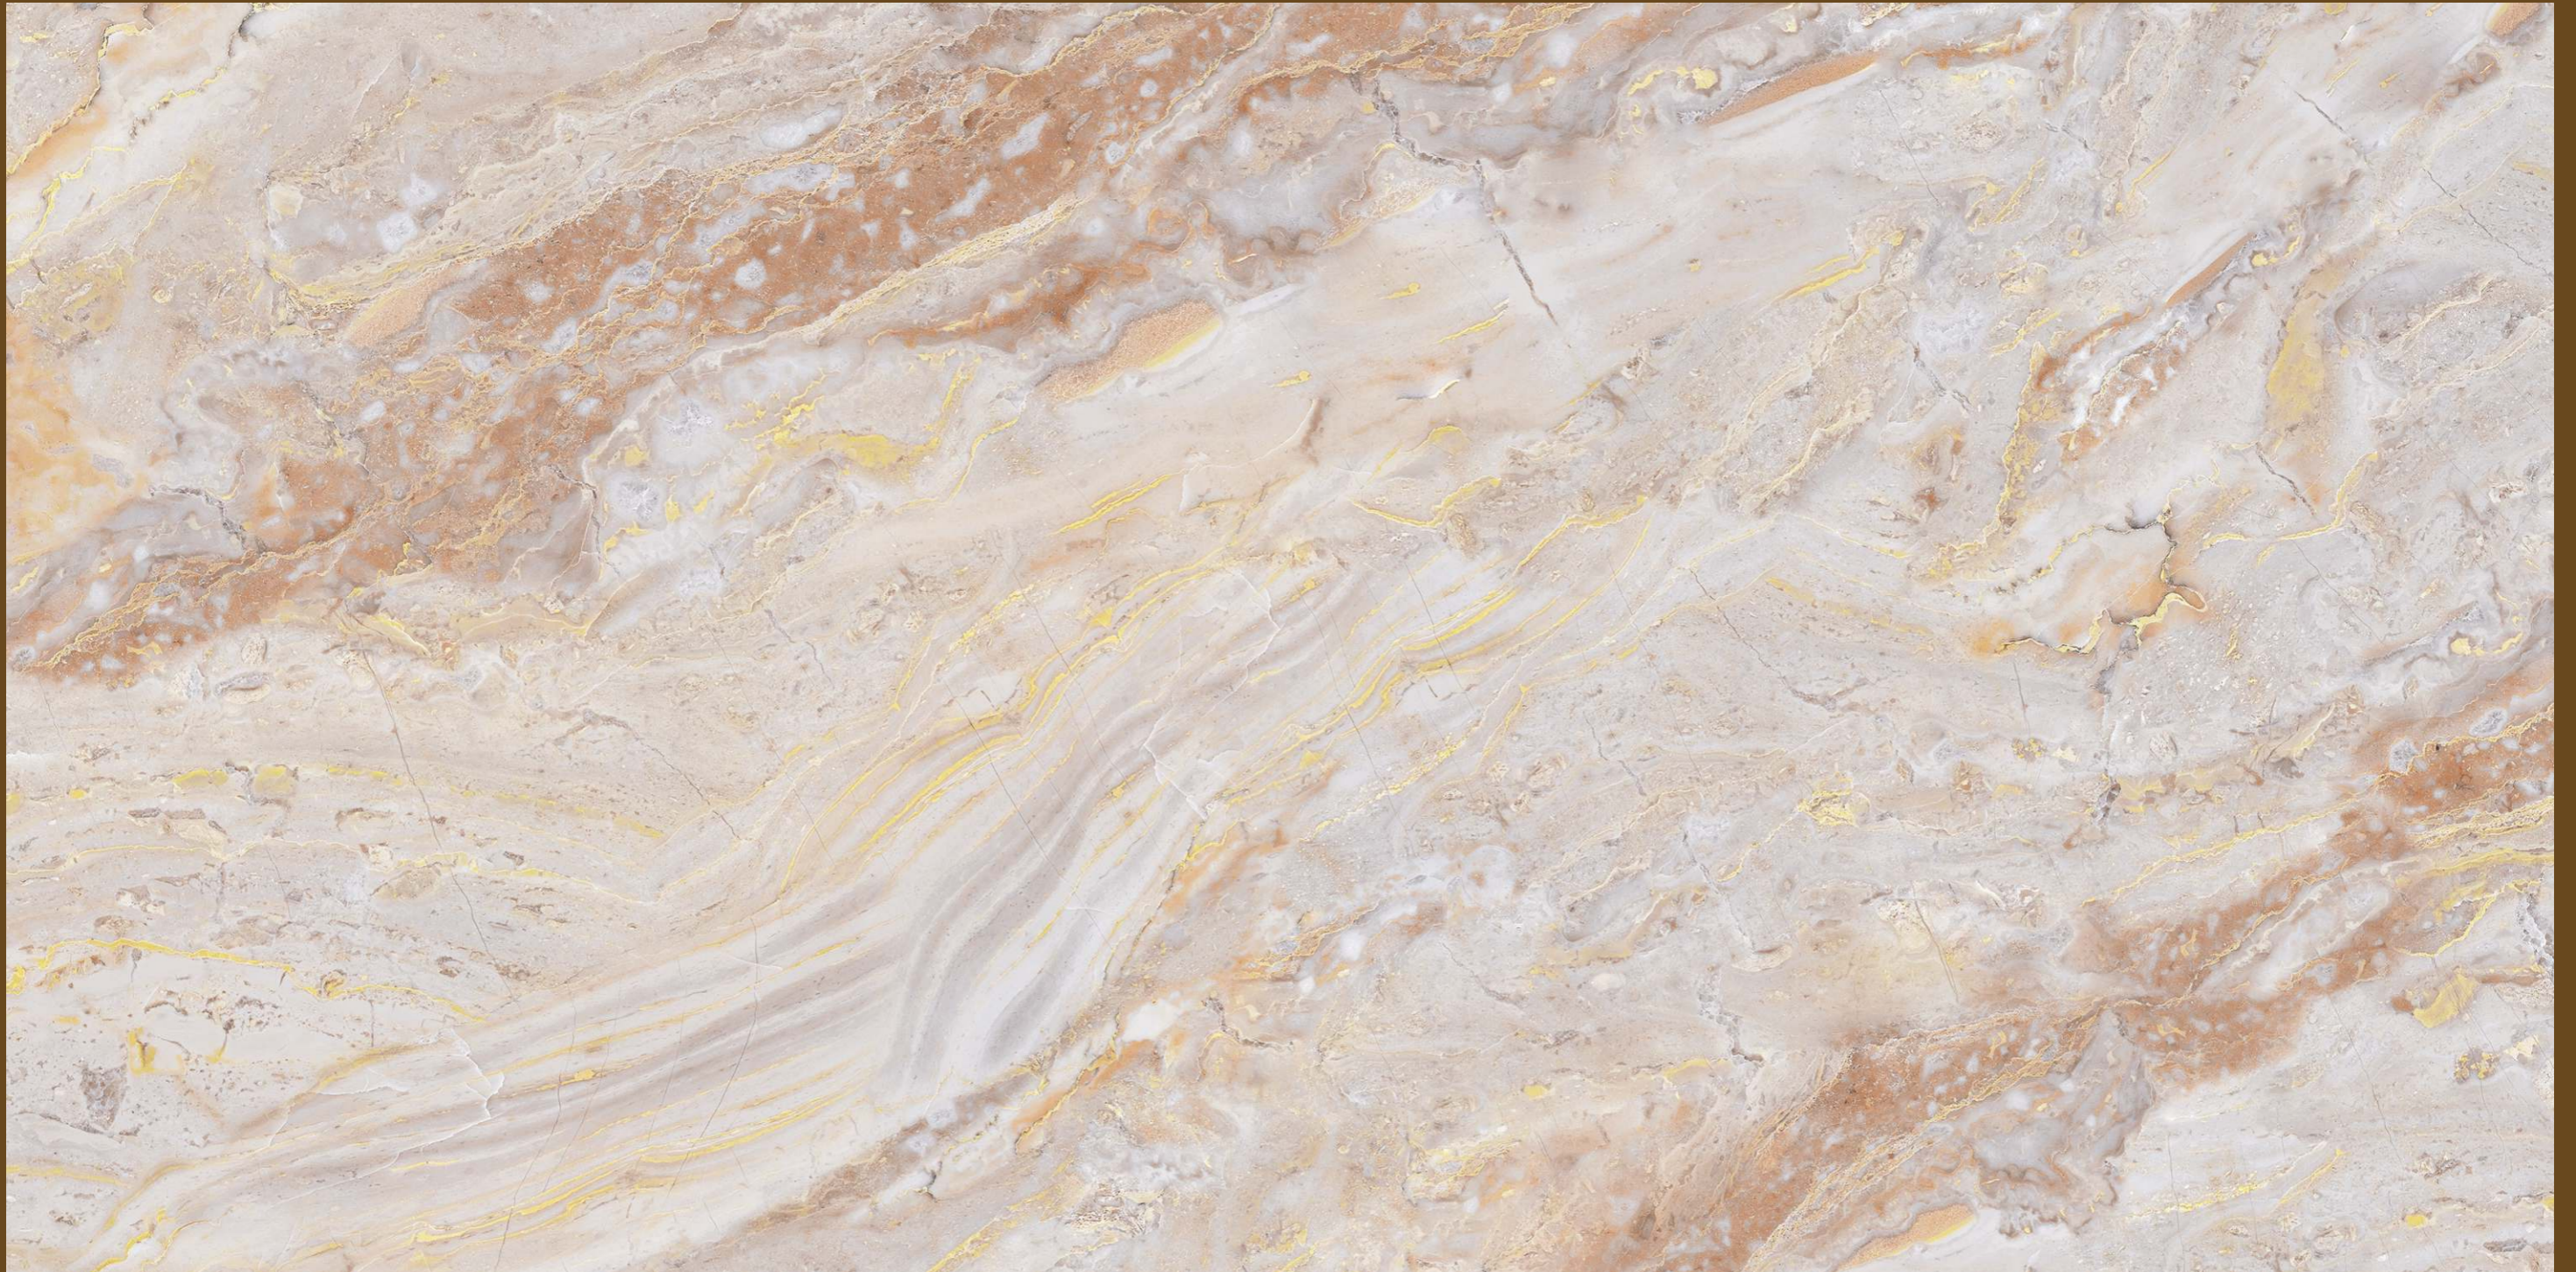

# GRESS BROWN

Size : 600x1200mm | 60x120cm

Surface : Glossy

Faces : 4 Randoms

Thickness : 9mm (Approx)

GRESS  
BROWN

Size : 600x1200mm | 60x120cm

Surface : Glossy