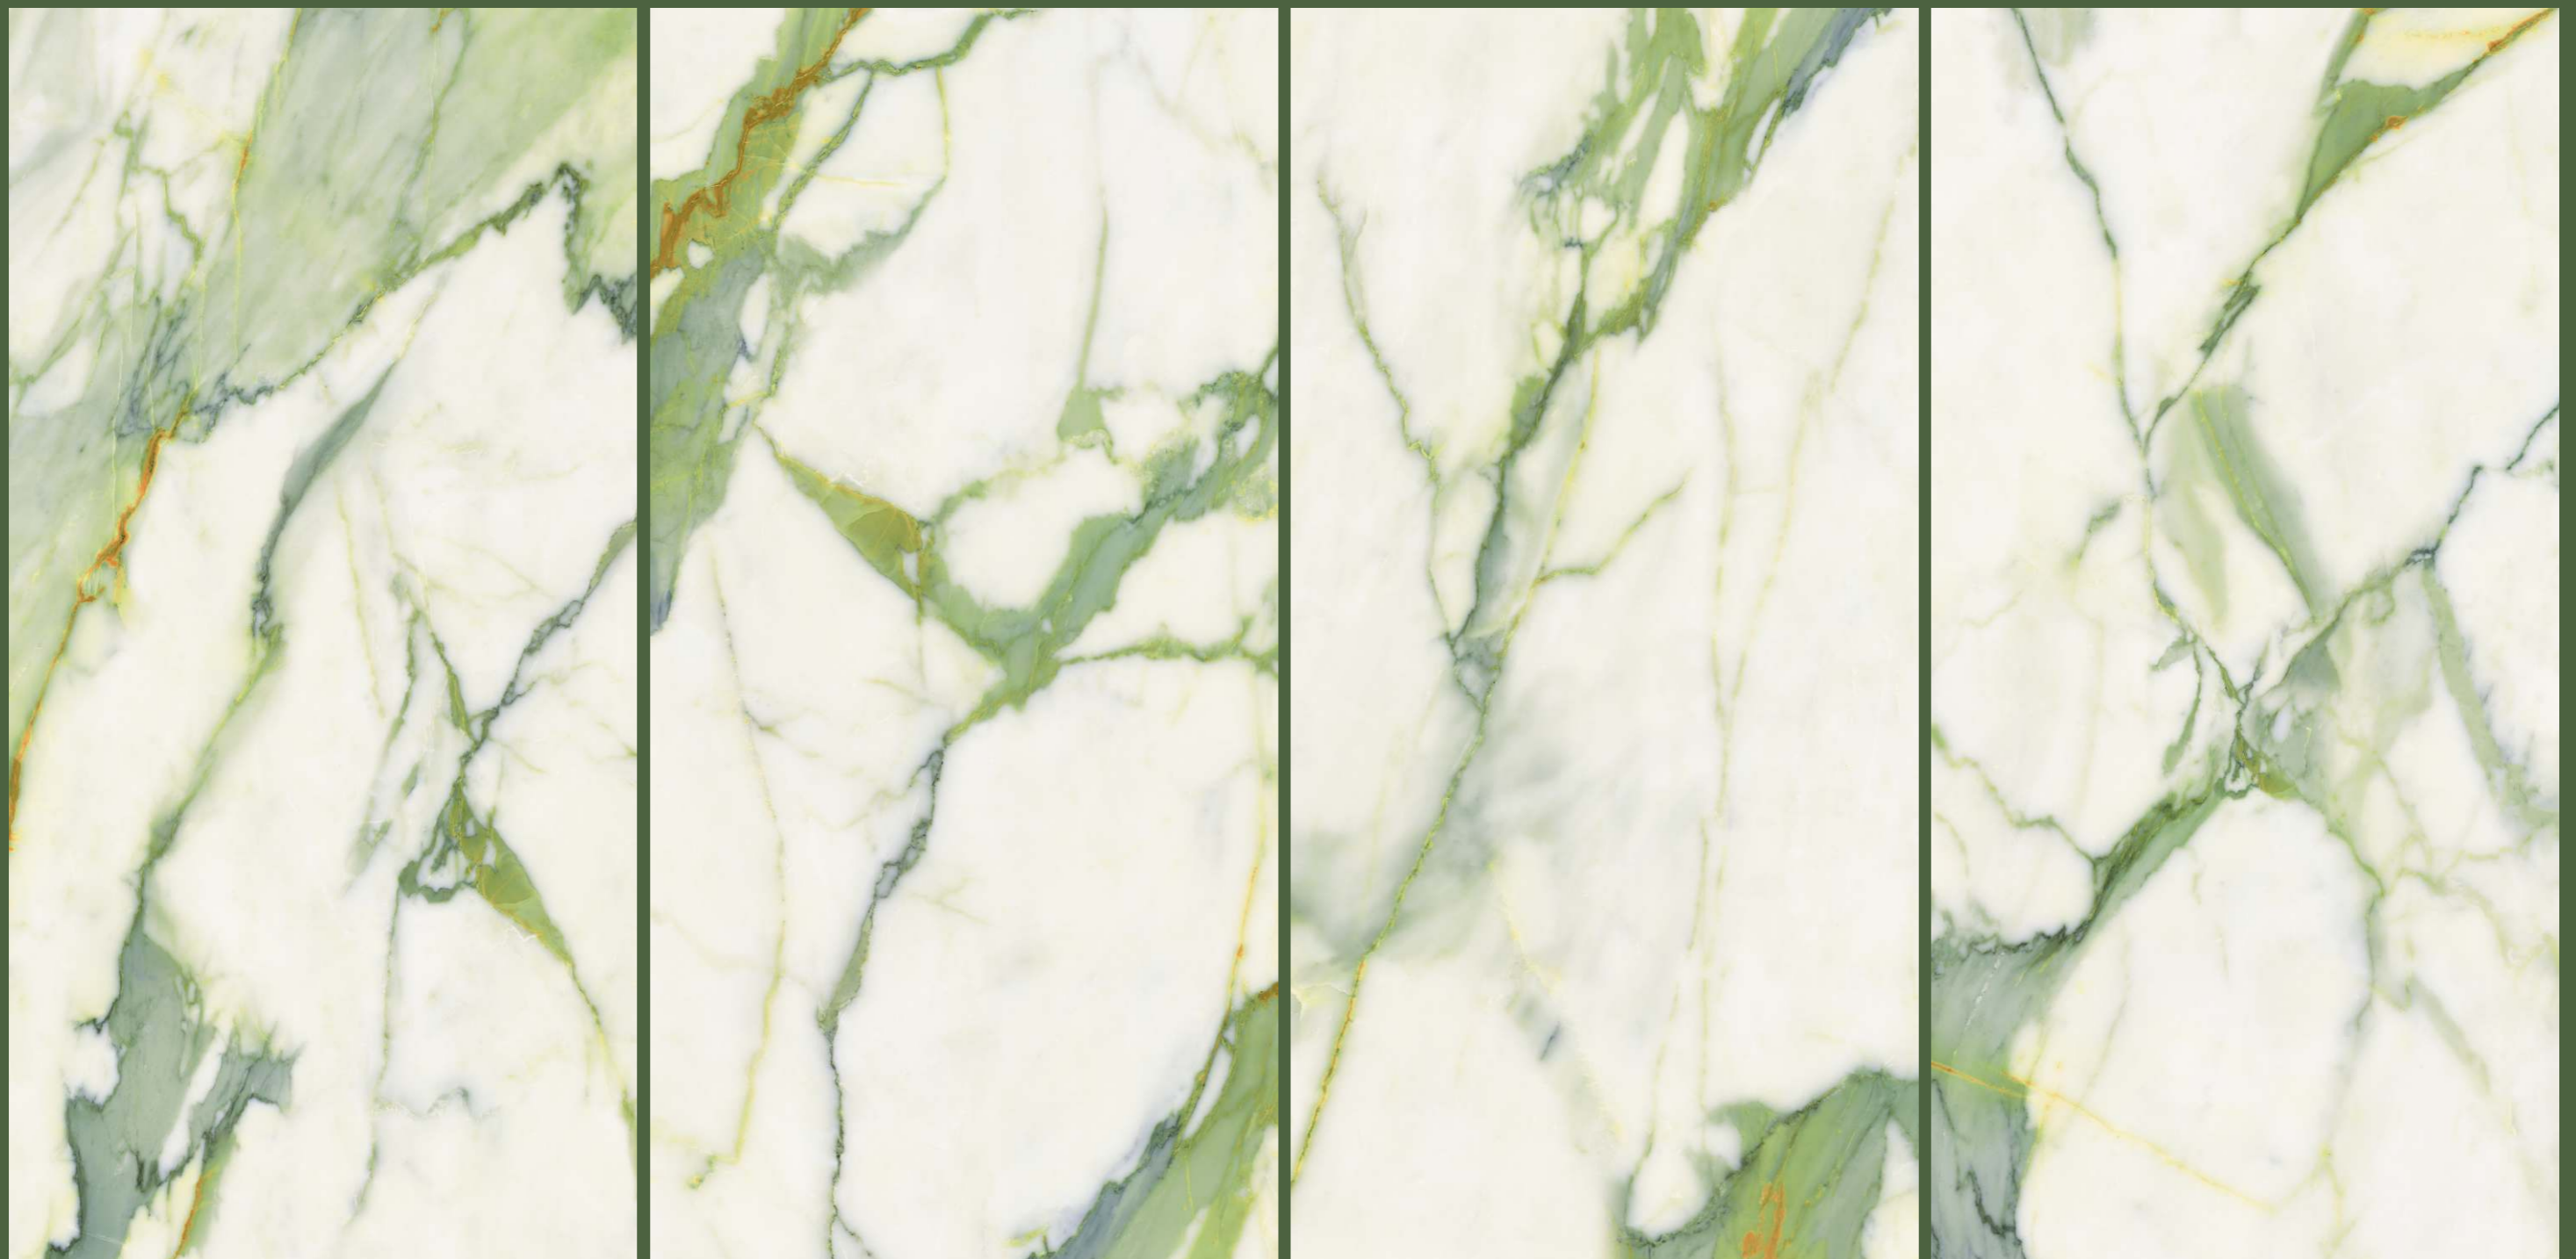

ADRINA
GREEN

Size : 600x1200mm | 60x120cm

Surface : Glossy

Faces : 4 Randoms

Thickness : 9mm (Approx)