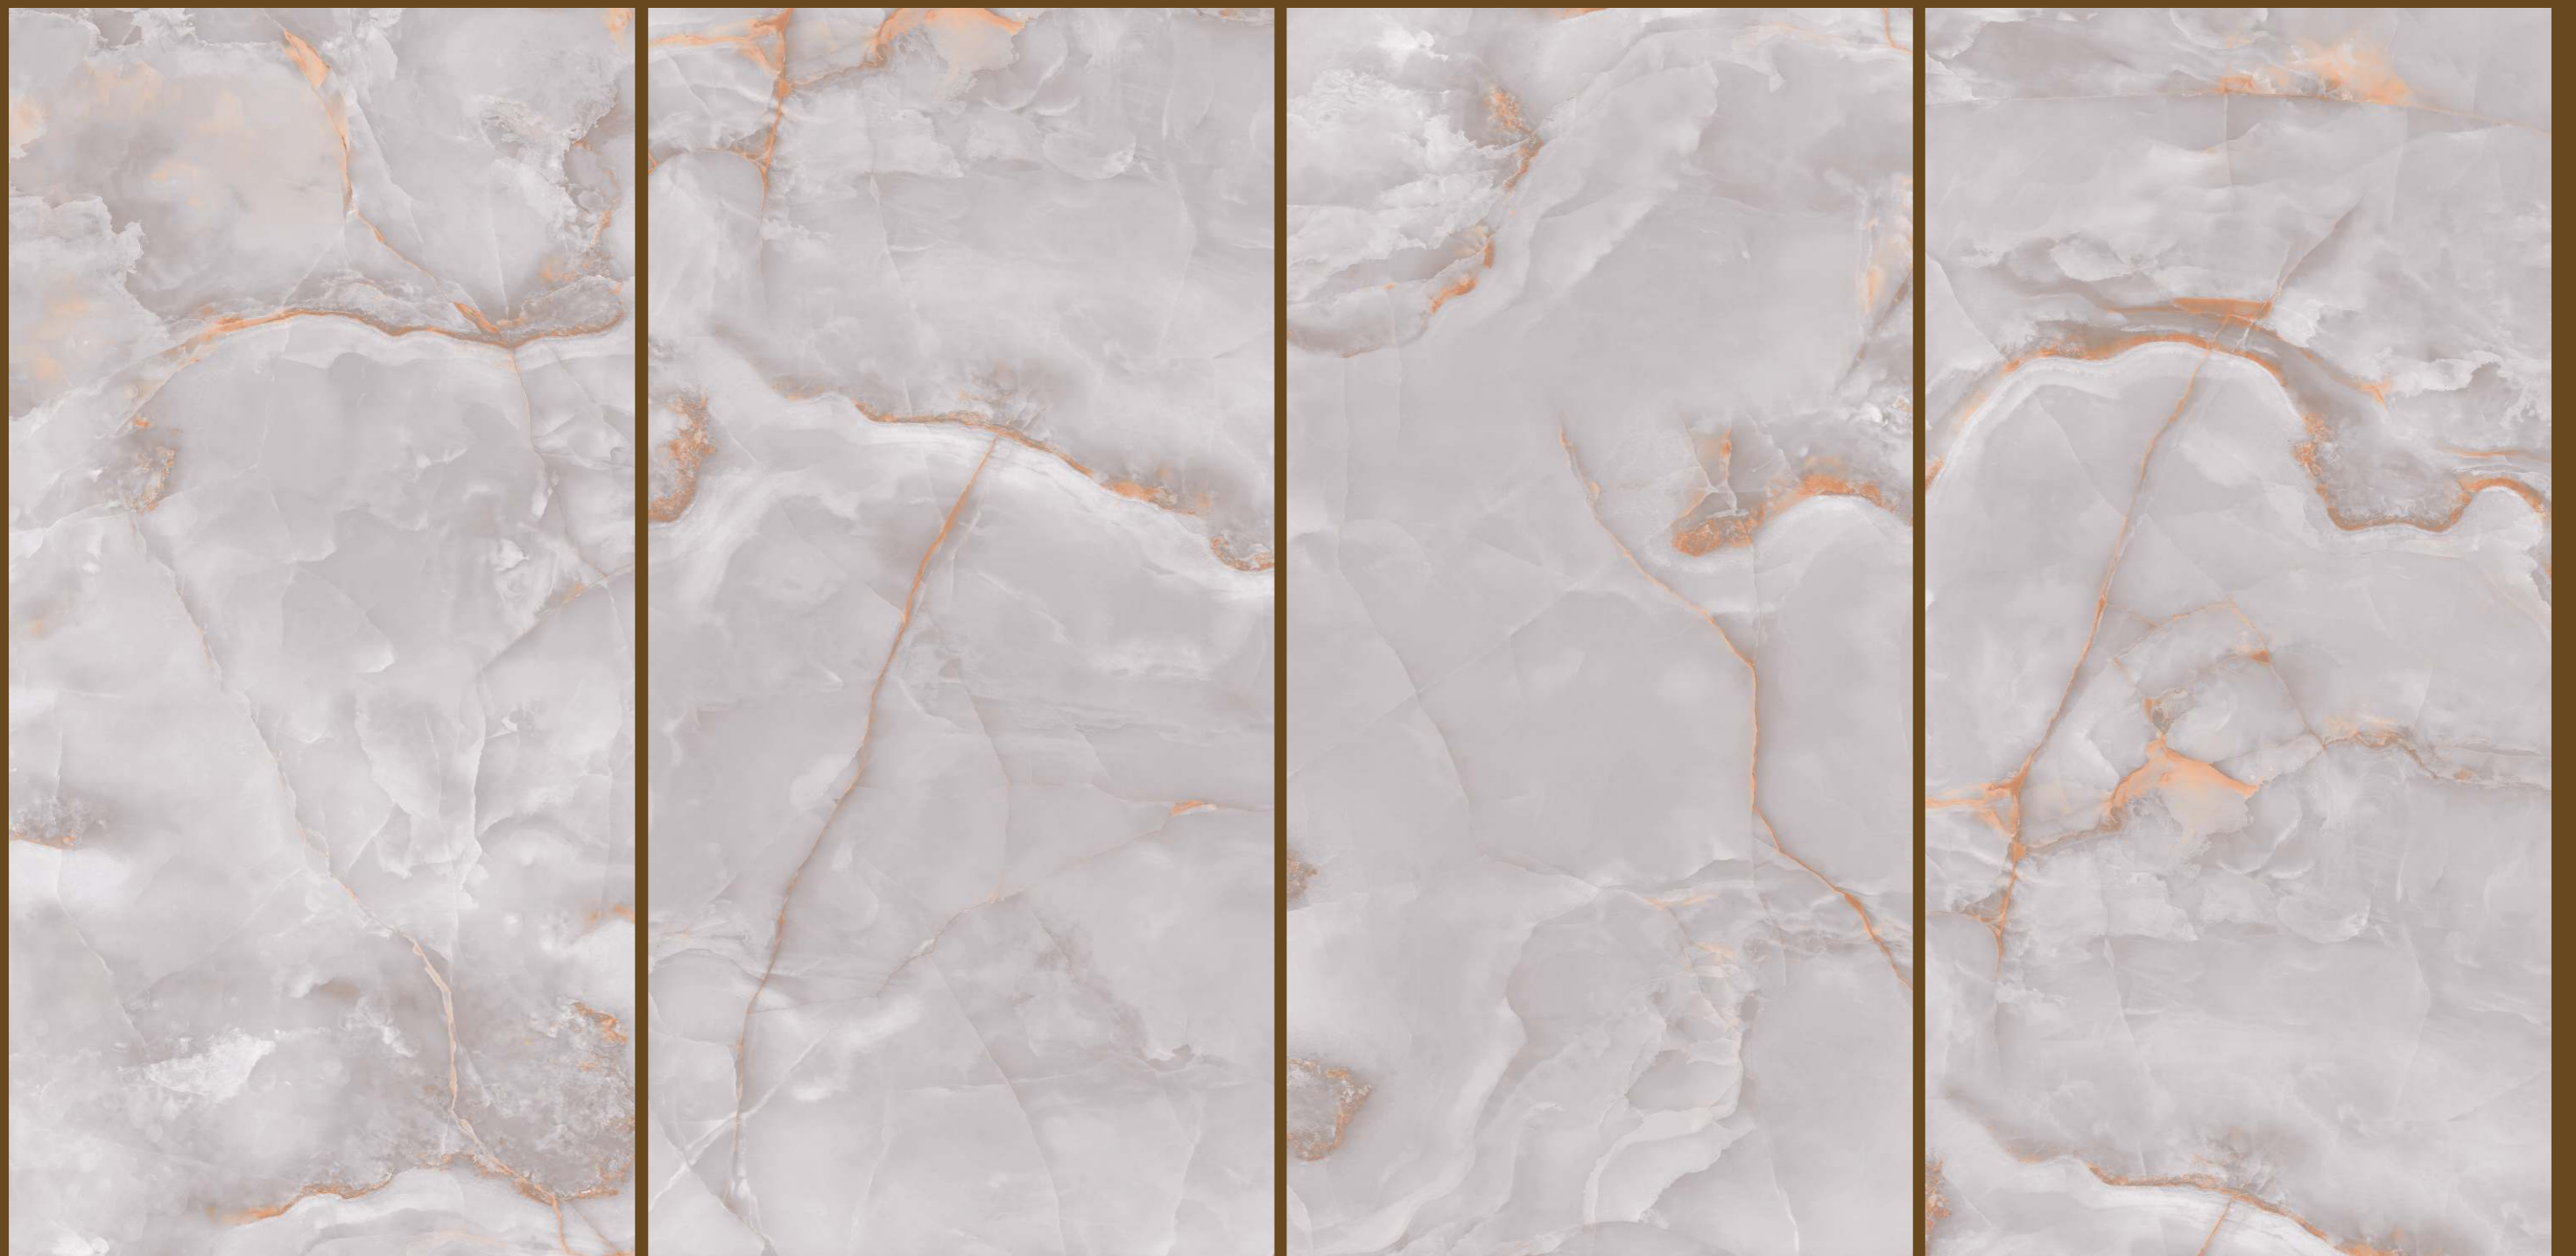

TELE DE
NATURAL

Size : 600x1200mm | 60x120cm

Surface : Glossy

Faces : 4 Randoms

Thickness : 9mm (Approx)