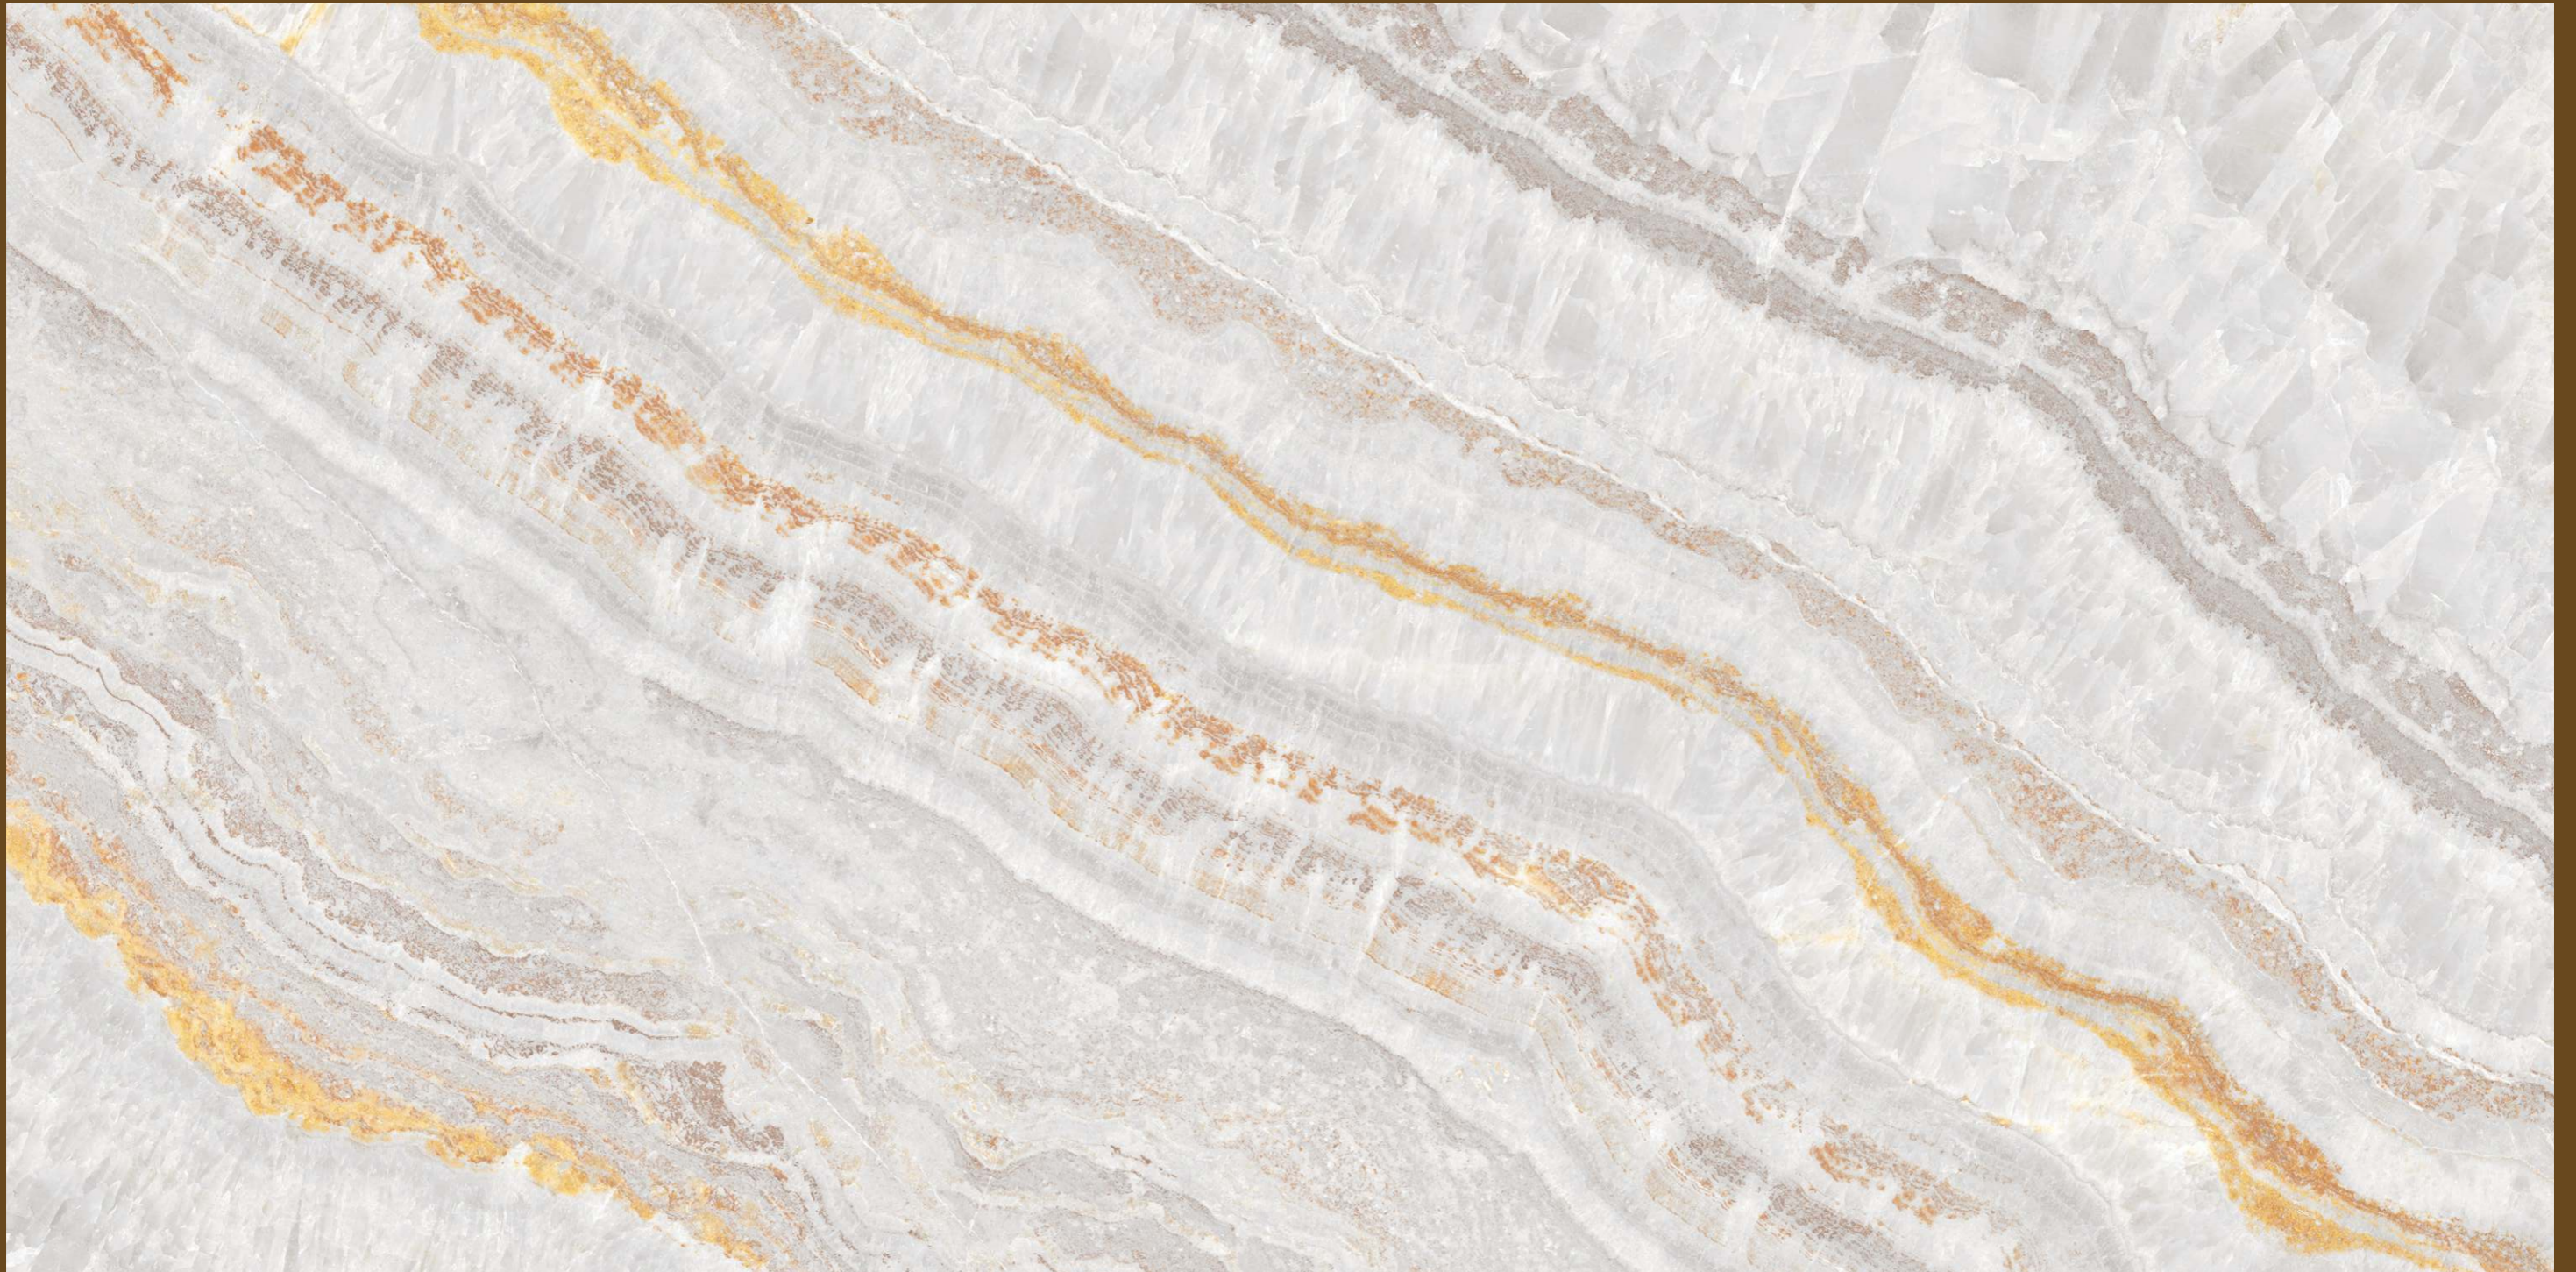

CONSOLATTA BROWN

Size : 600x1200mm | 60x120cm

Surface : Glossy

Faces : 4 Randoms

Thickness : 9mm (Approx)