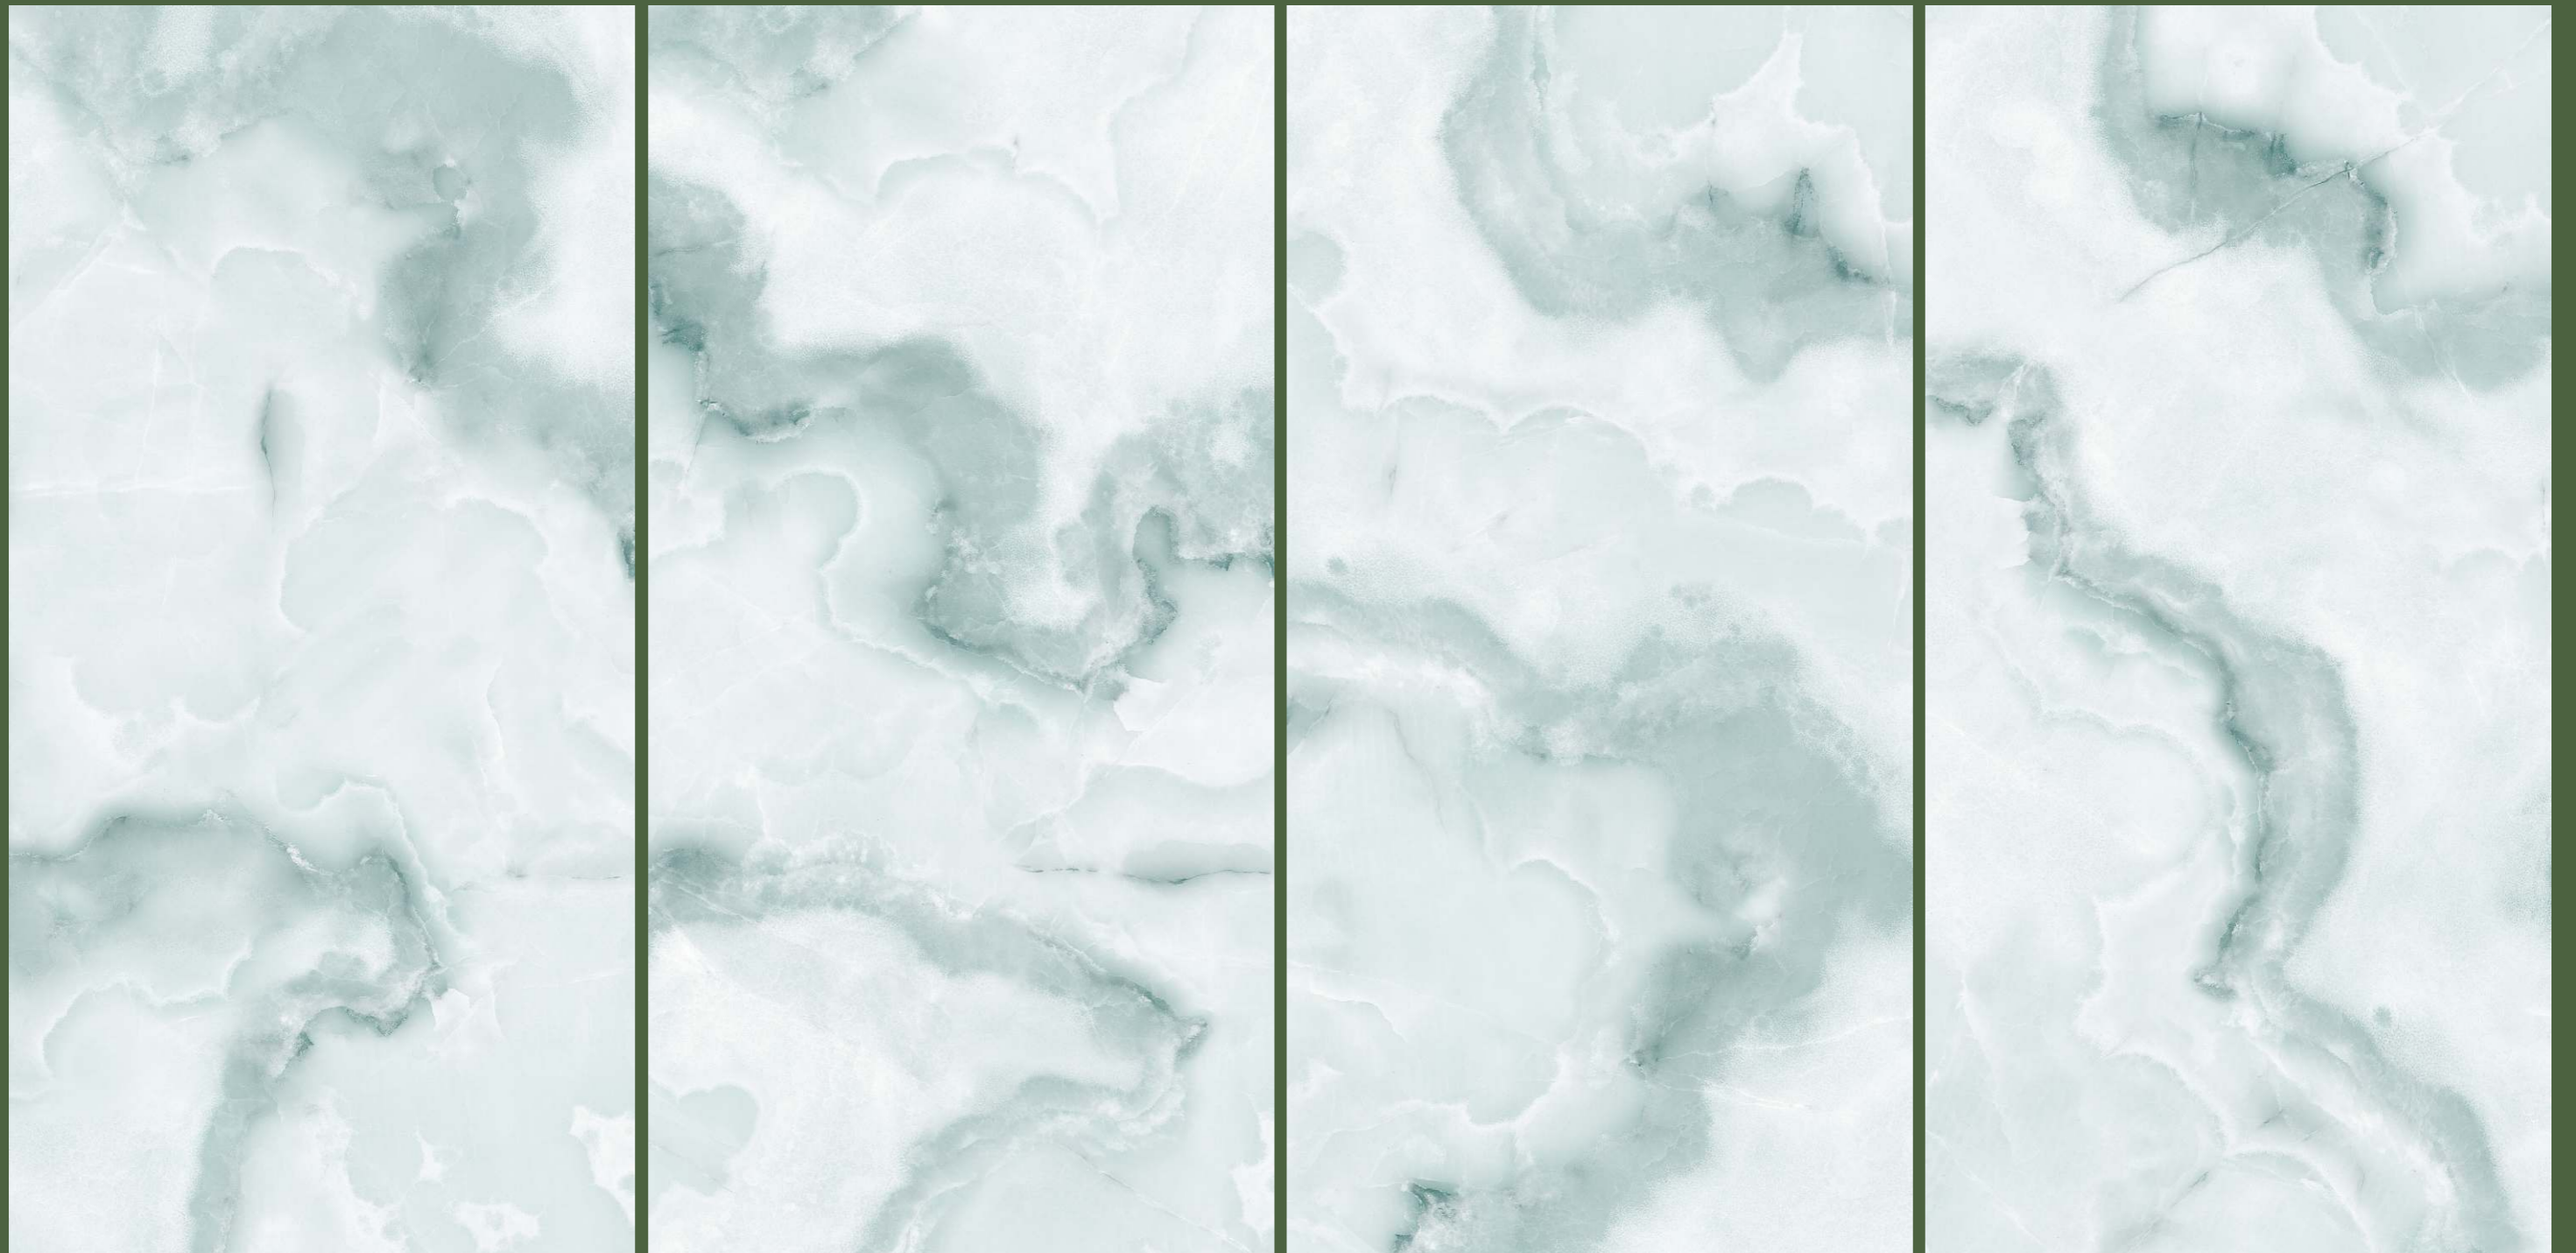

LIVID AQUA
ICE

Size : 600x1200mm | 60x120cm

Surface : Glossy

Faces : 4 Randoms

Thickness : 9mm (Approx)