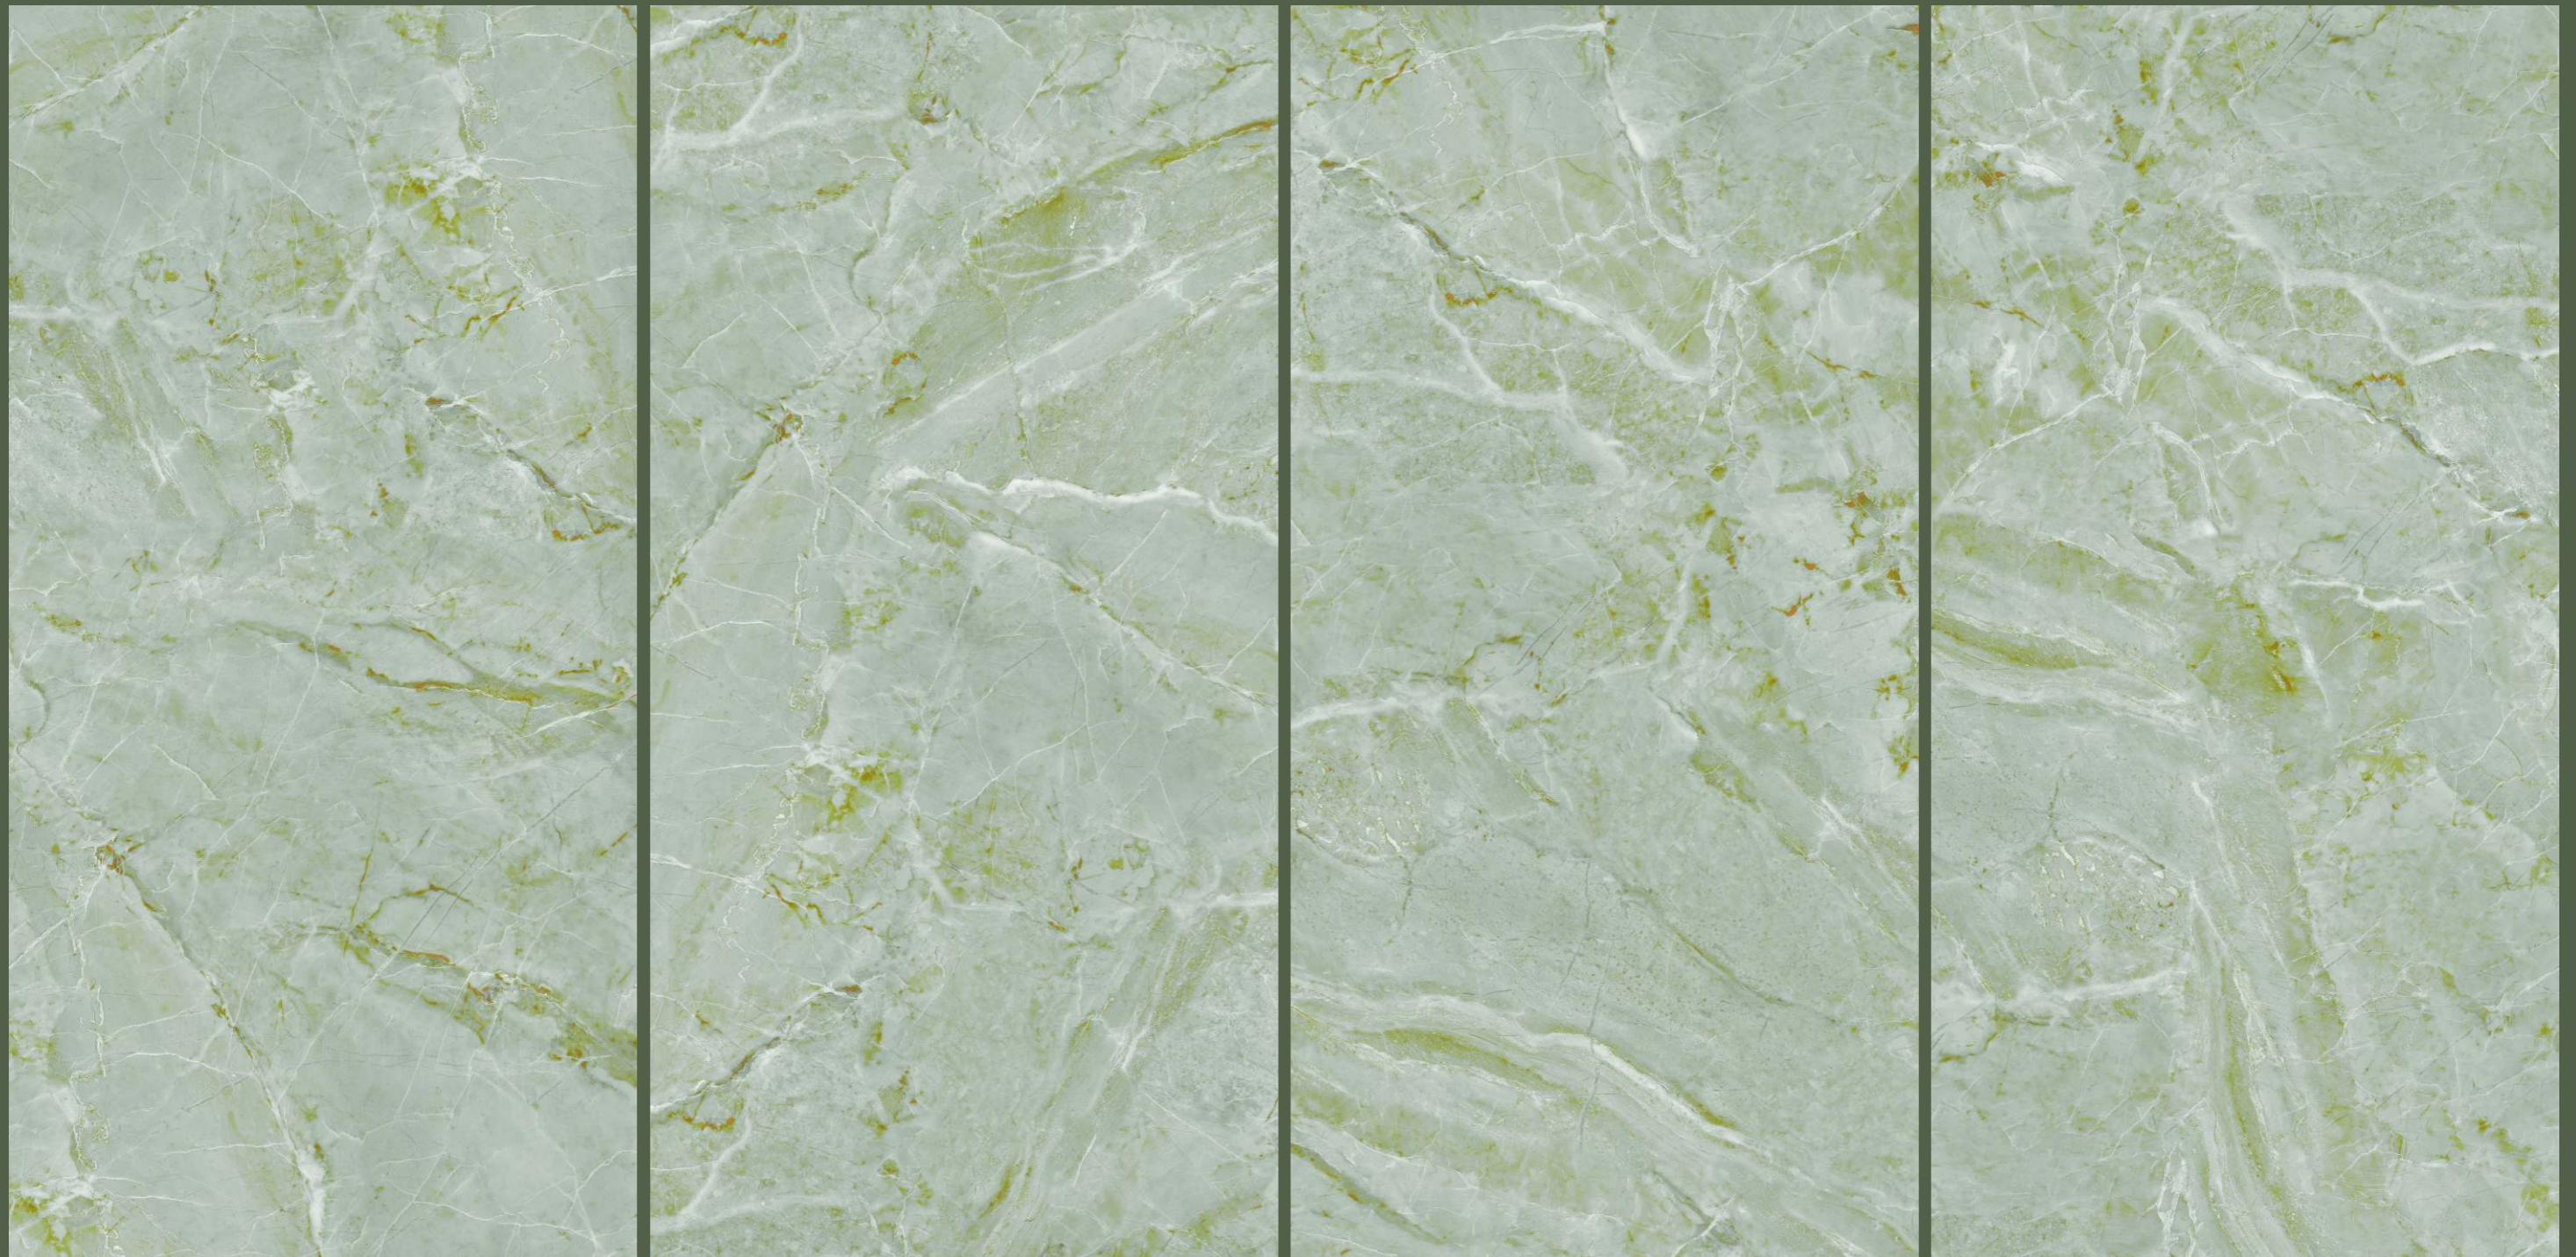

VINEE
GREEN

Size : 600x1200mm | 60x120cm

Surface : Glossy

Faces : 4 Randoms

Thickness : 9mm (Approx)