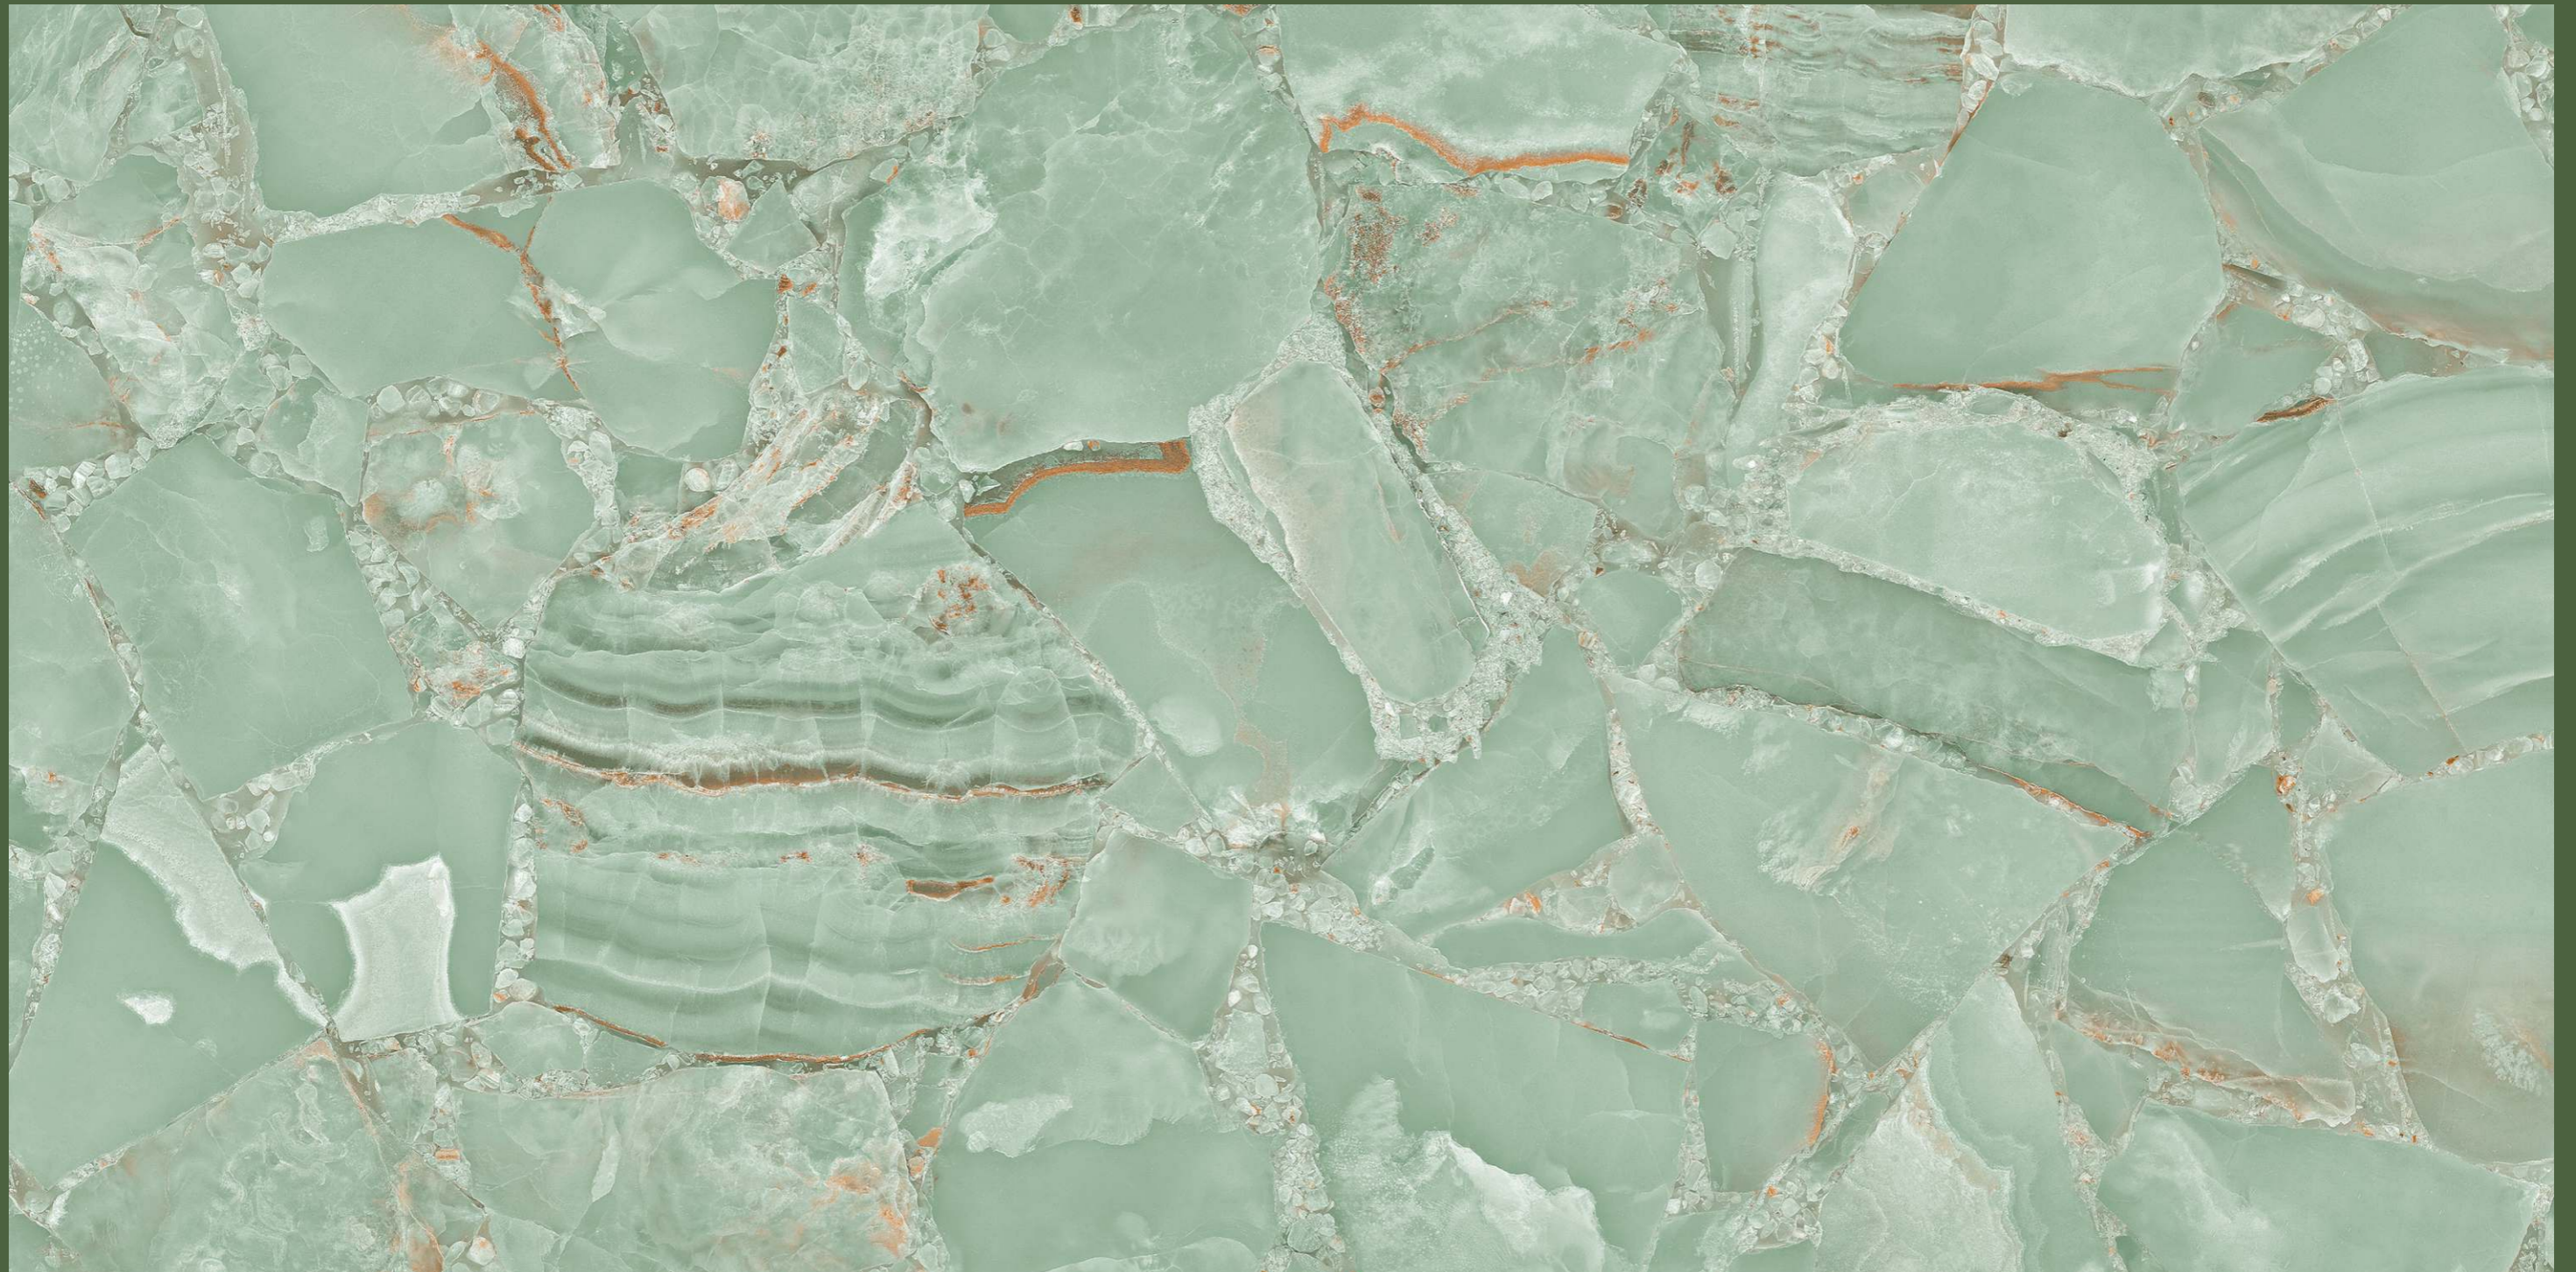

JADE TERRAZO GREEN

Size : 600x1200mm | 60x120cm

Surface : Glossy

Faces : 4 Randoms

Thickness : 9mm (Approx)