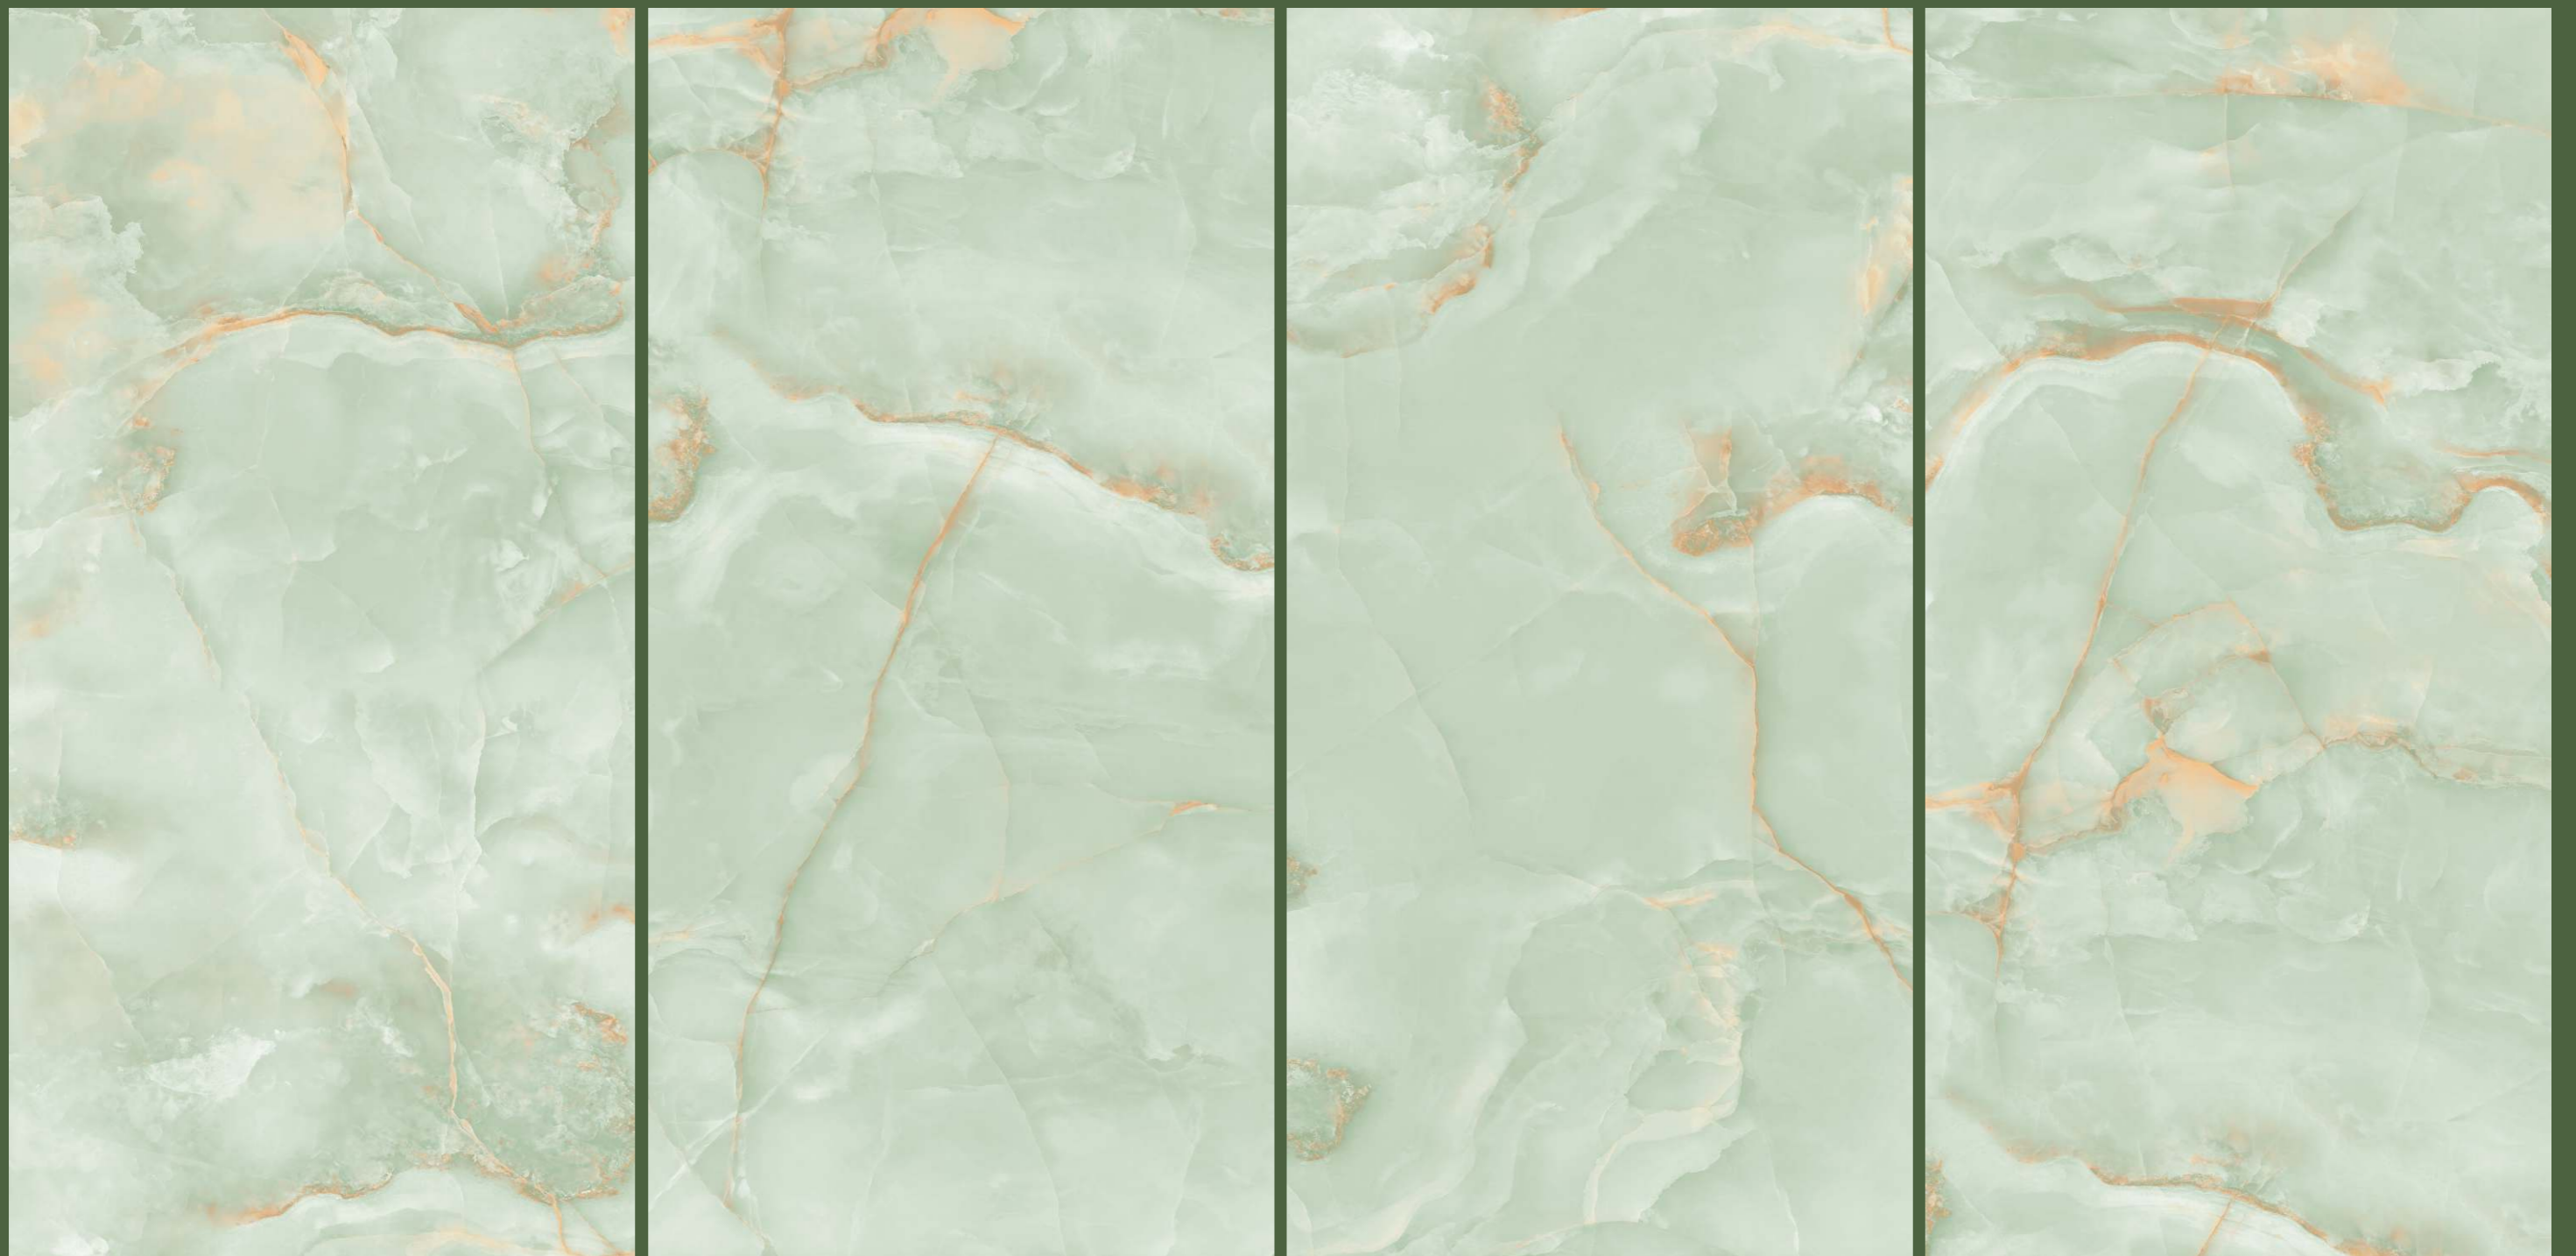

TELE DE
GREEN

Size : 600x1200mm | 60x120cm

Surface : Glossy

Faces : 4 Randoms

Thickness : 9mm (Approx)