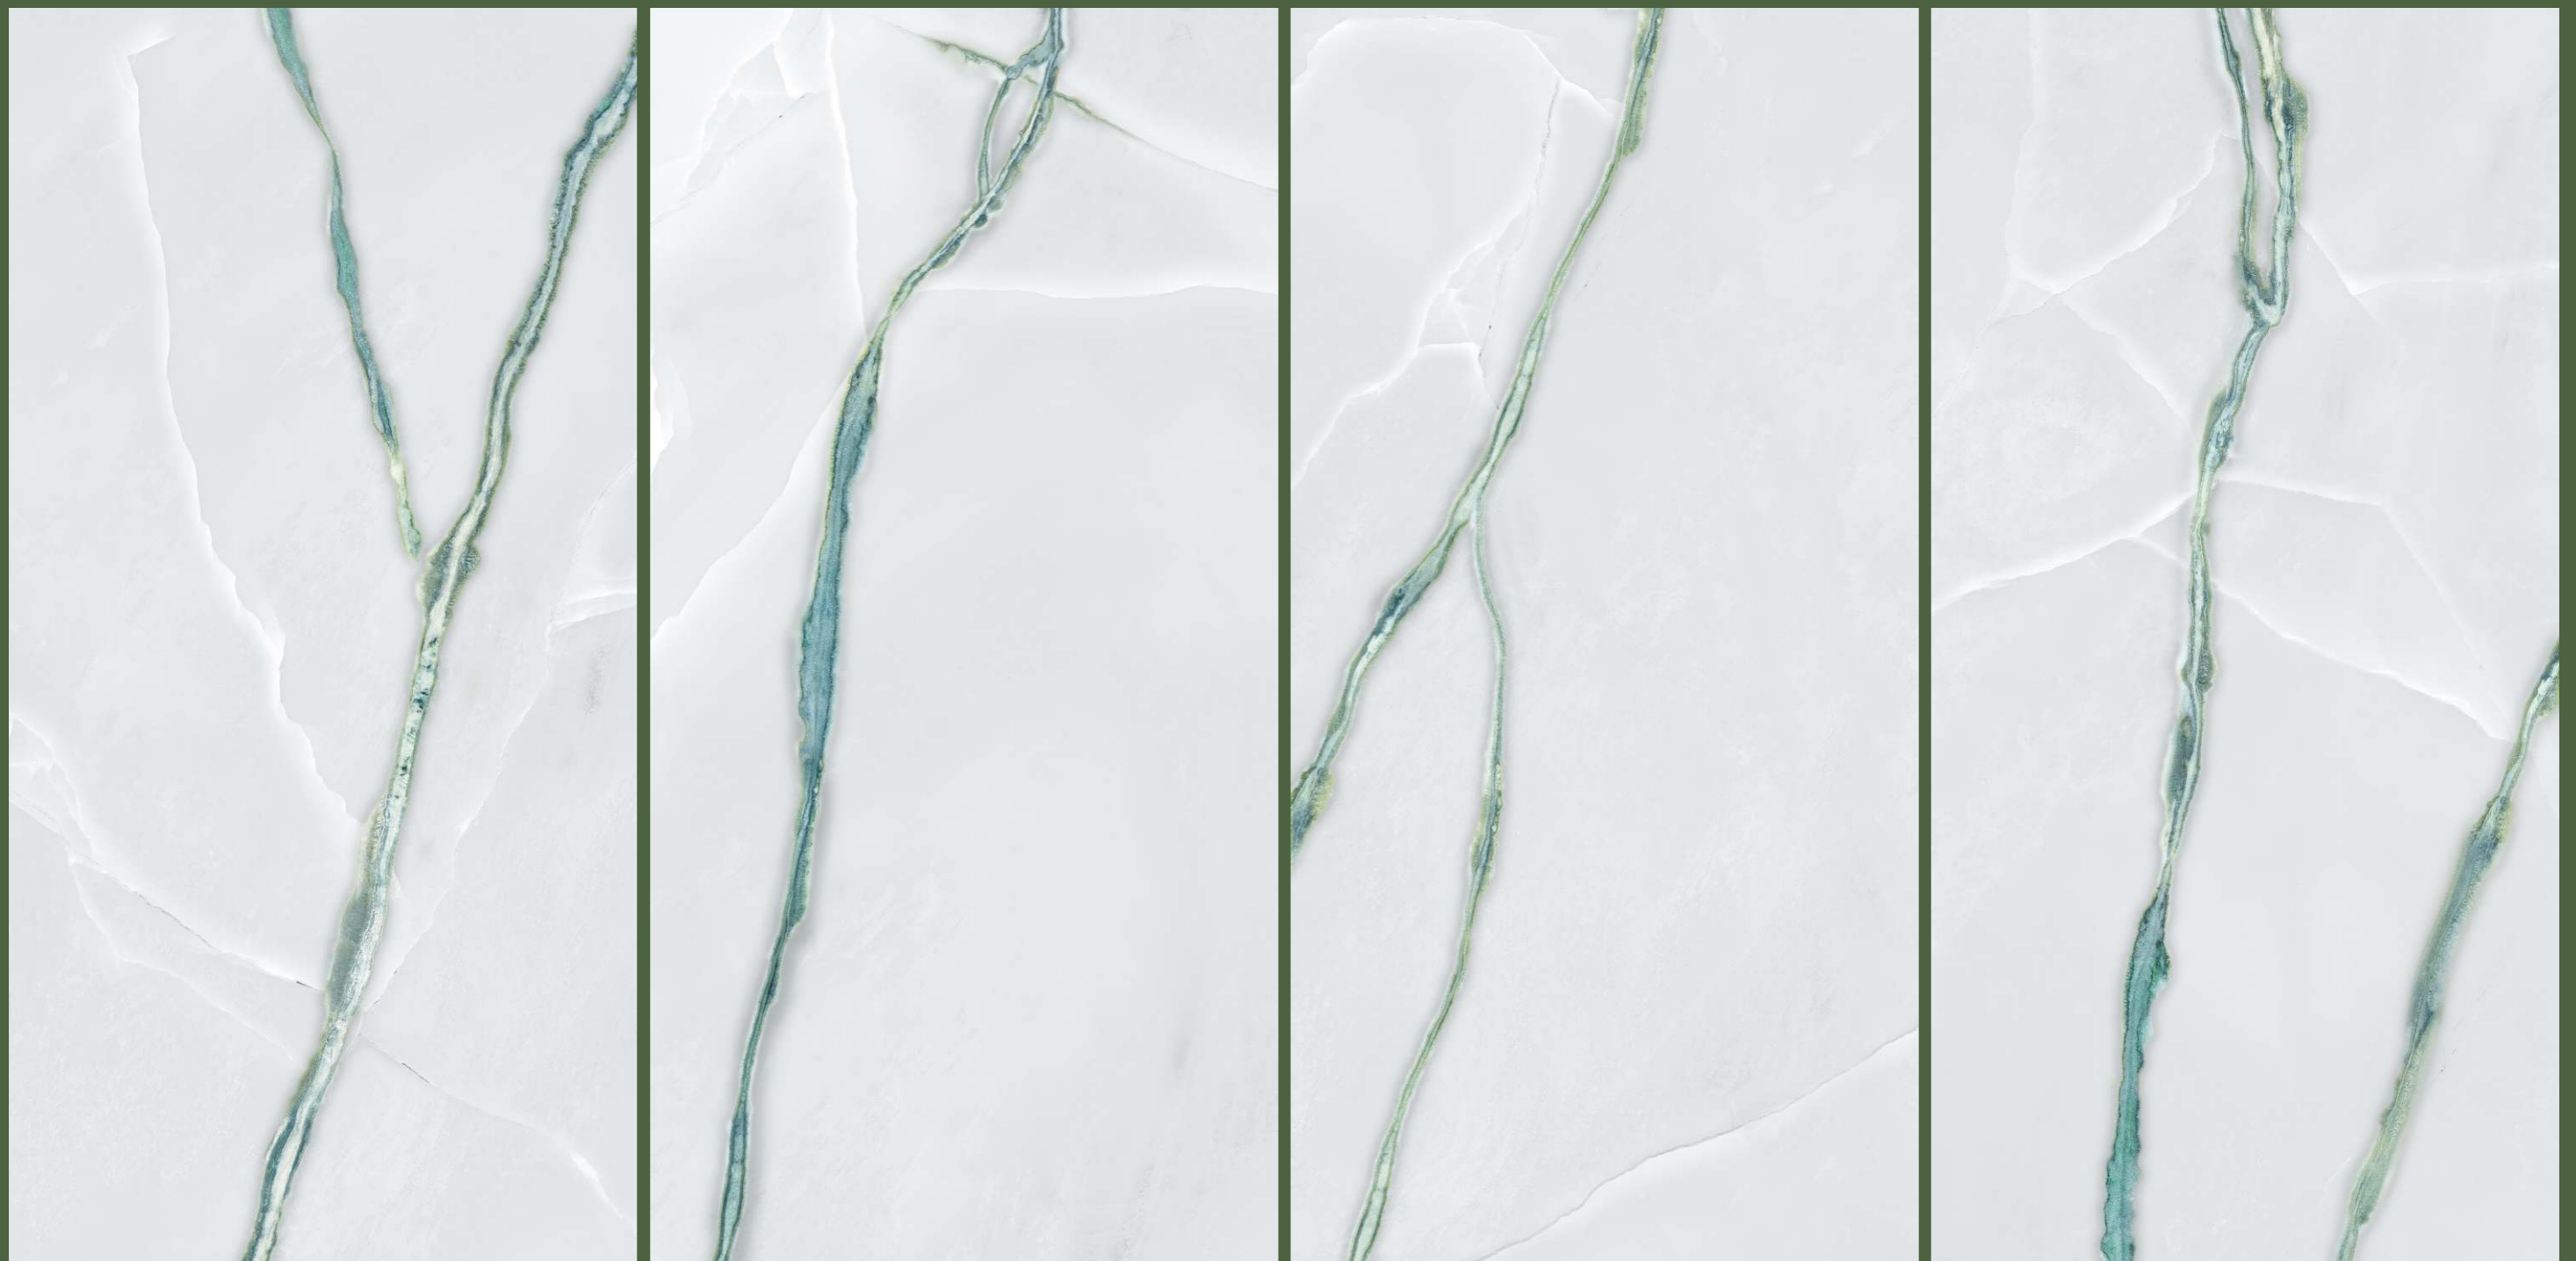

KINDER
AQUA

Size : 600x1200mm | 60x120cm

Surface : Glossy

Faces : 4 Randoms

Thickness : 9mm (Approx)