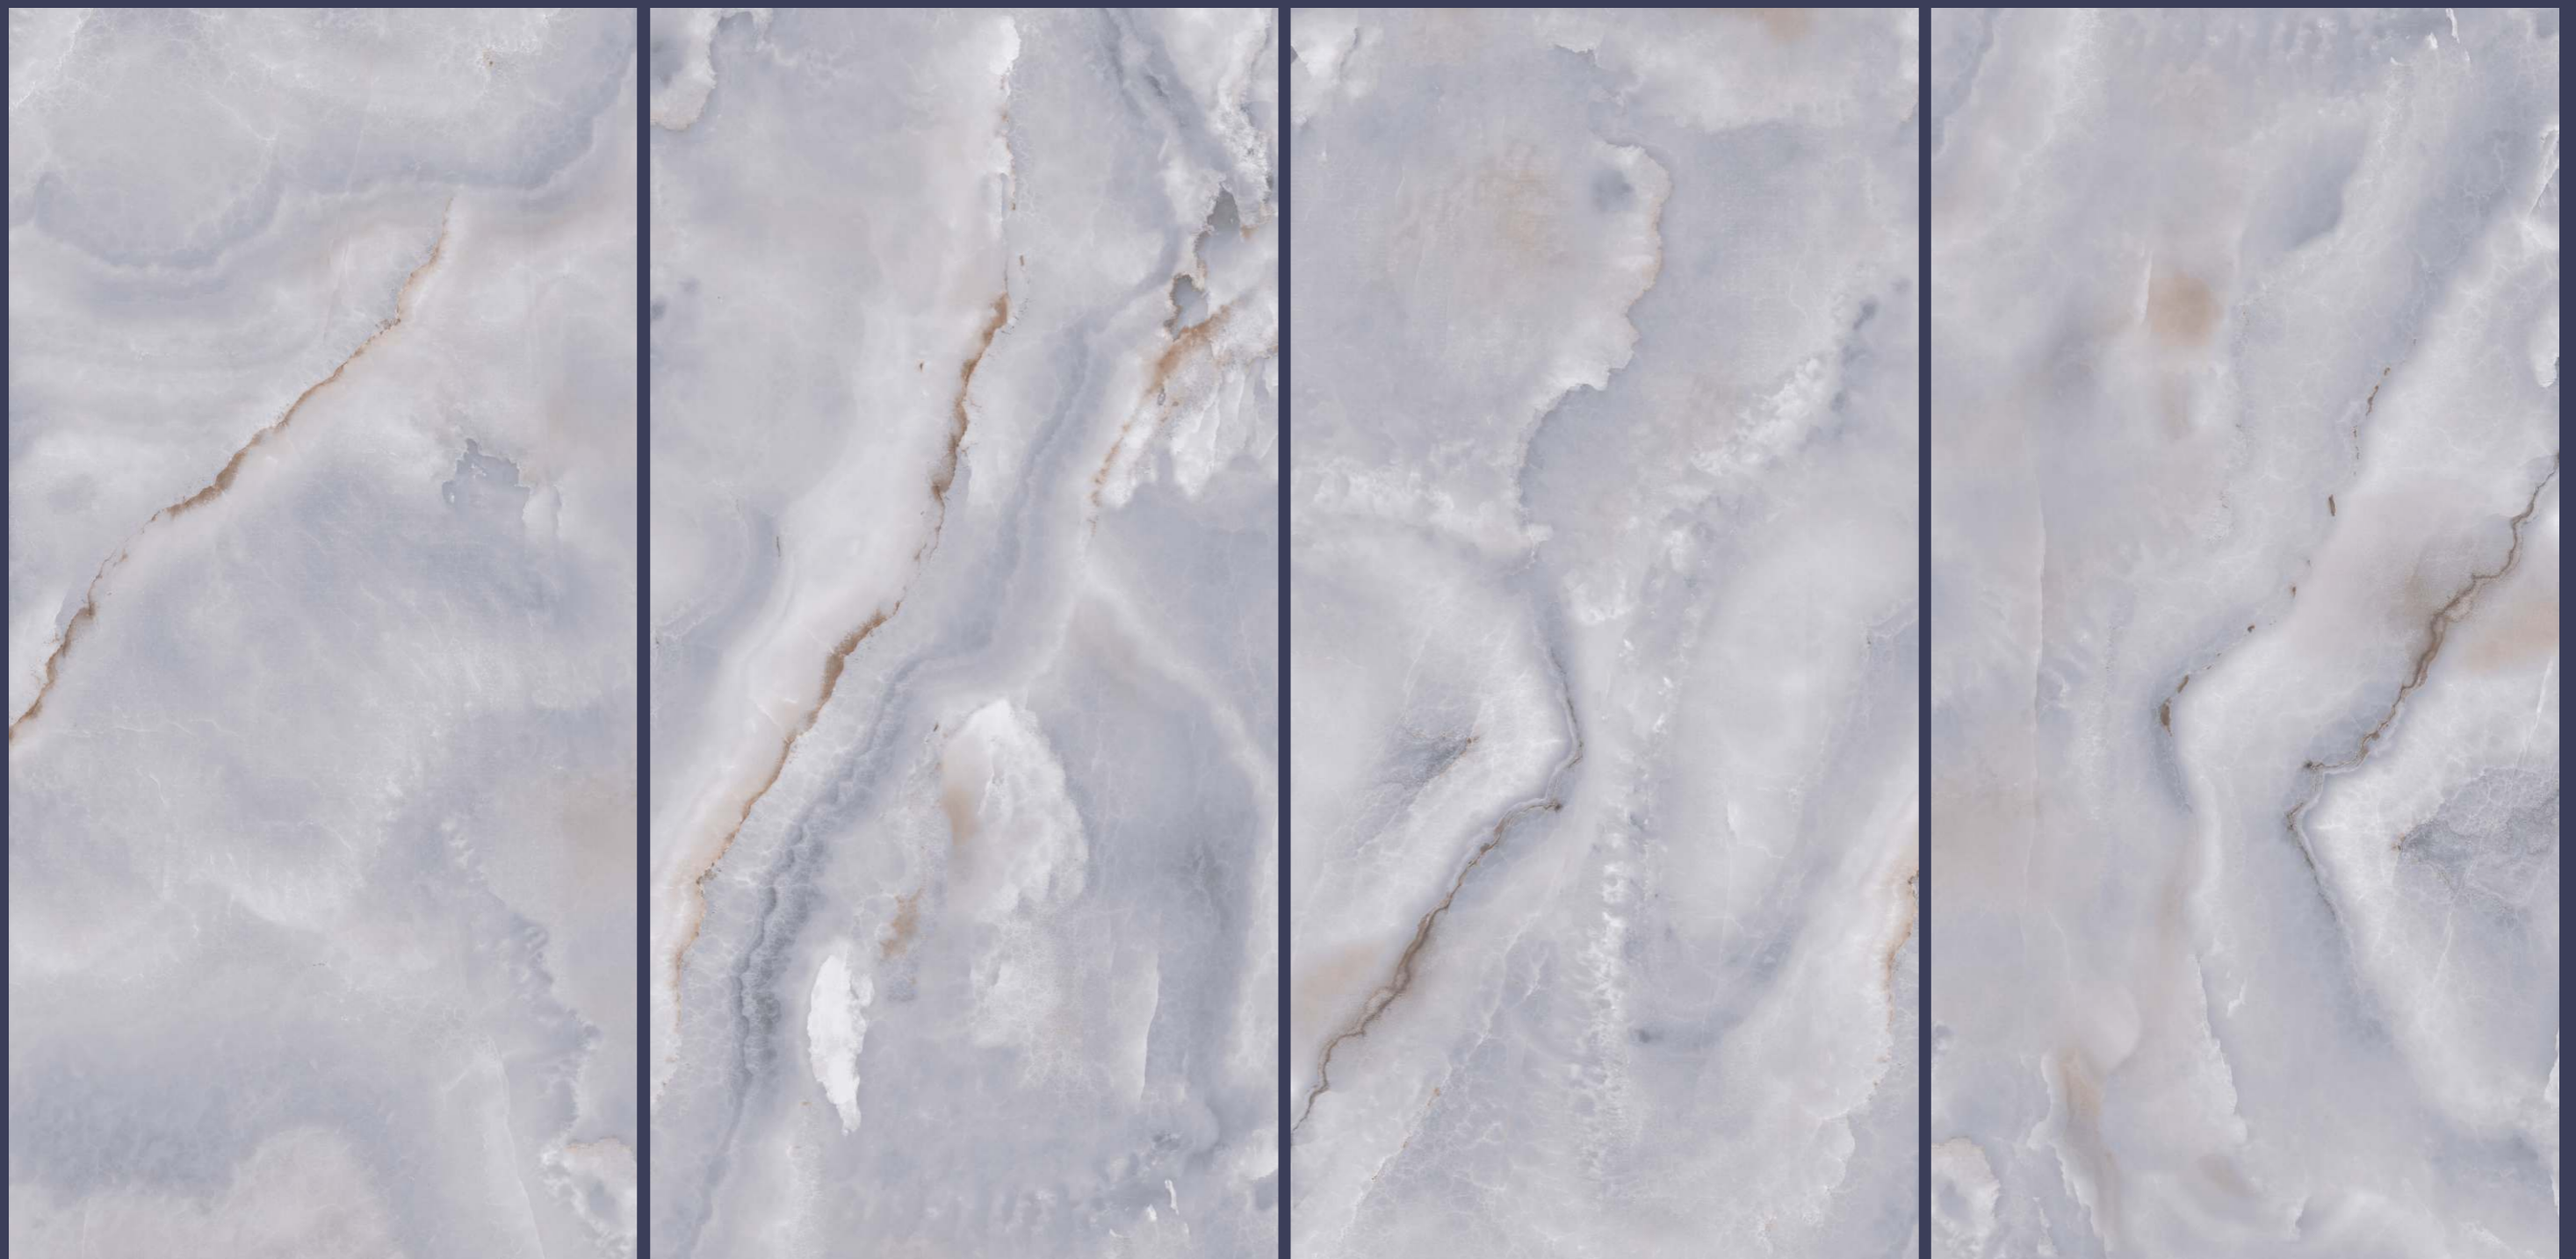

SEA
BLUE

Size : 600x1200mm | 60x120cm

Surface : Glossy

Faces : 4 Randoms

Thickness : 9mm (Approx)