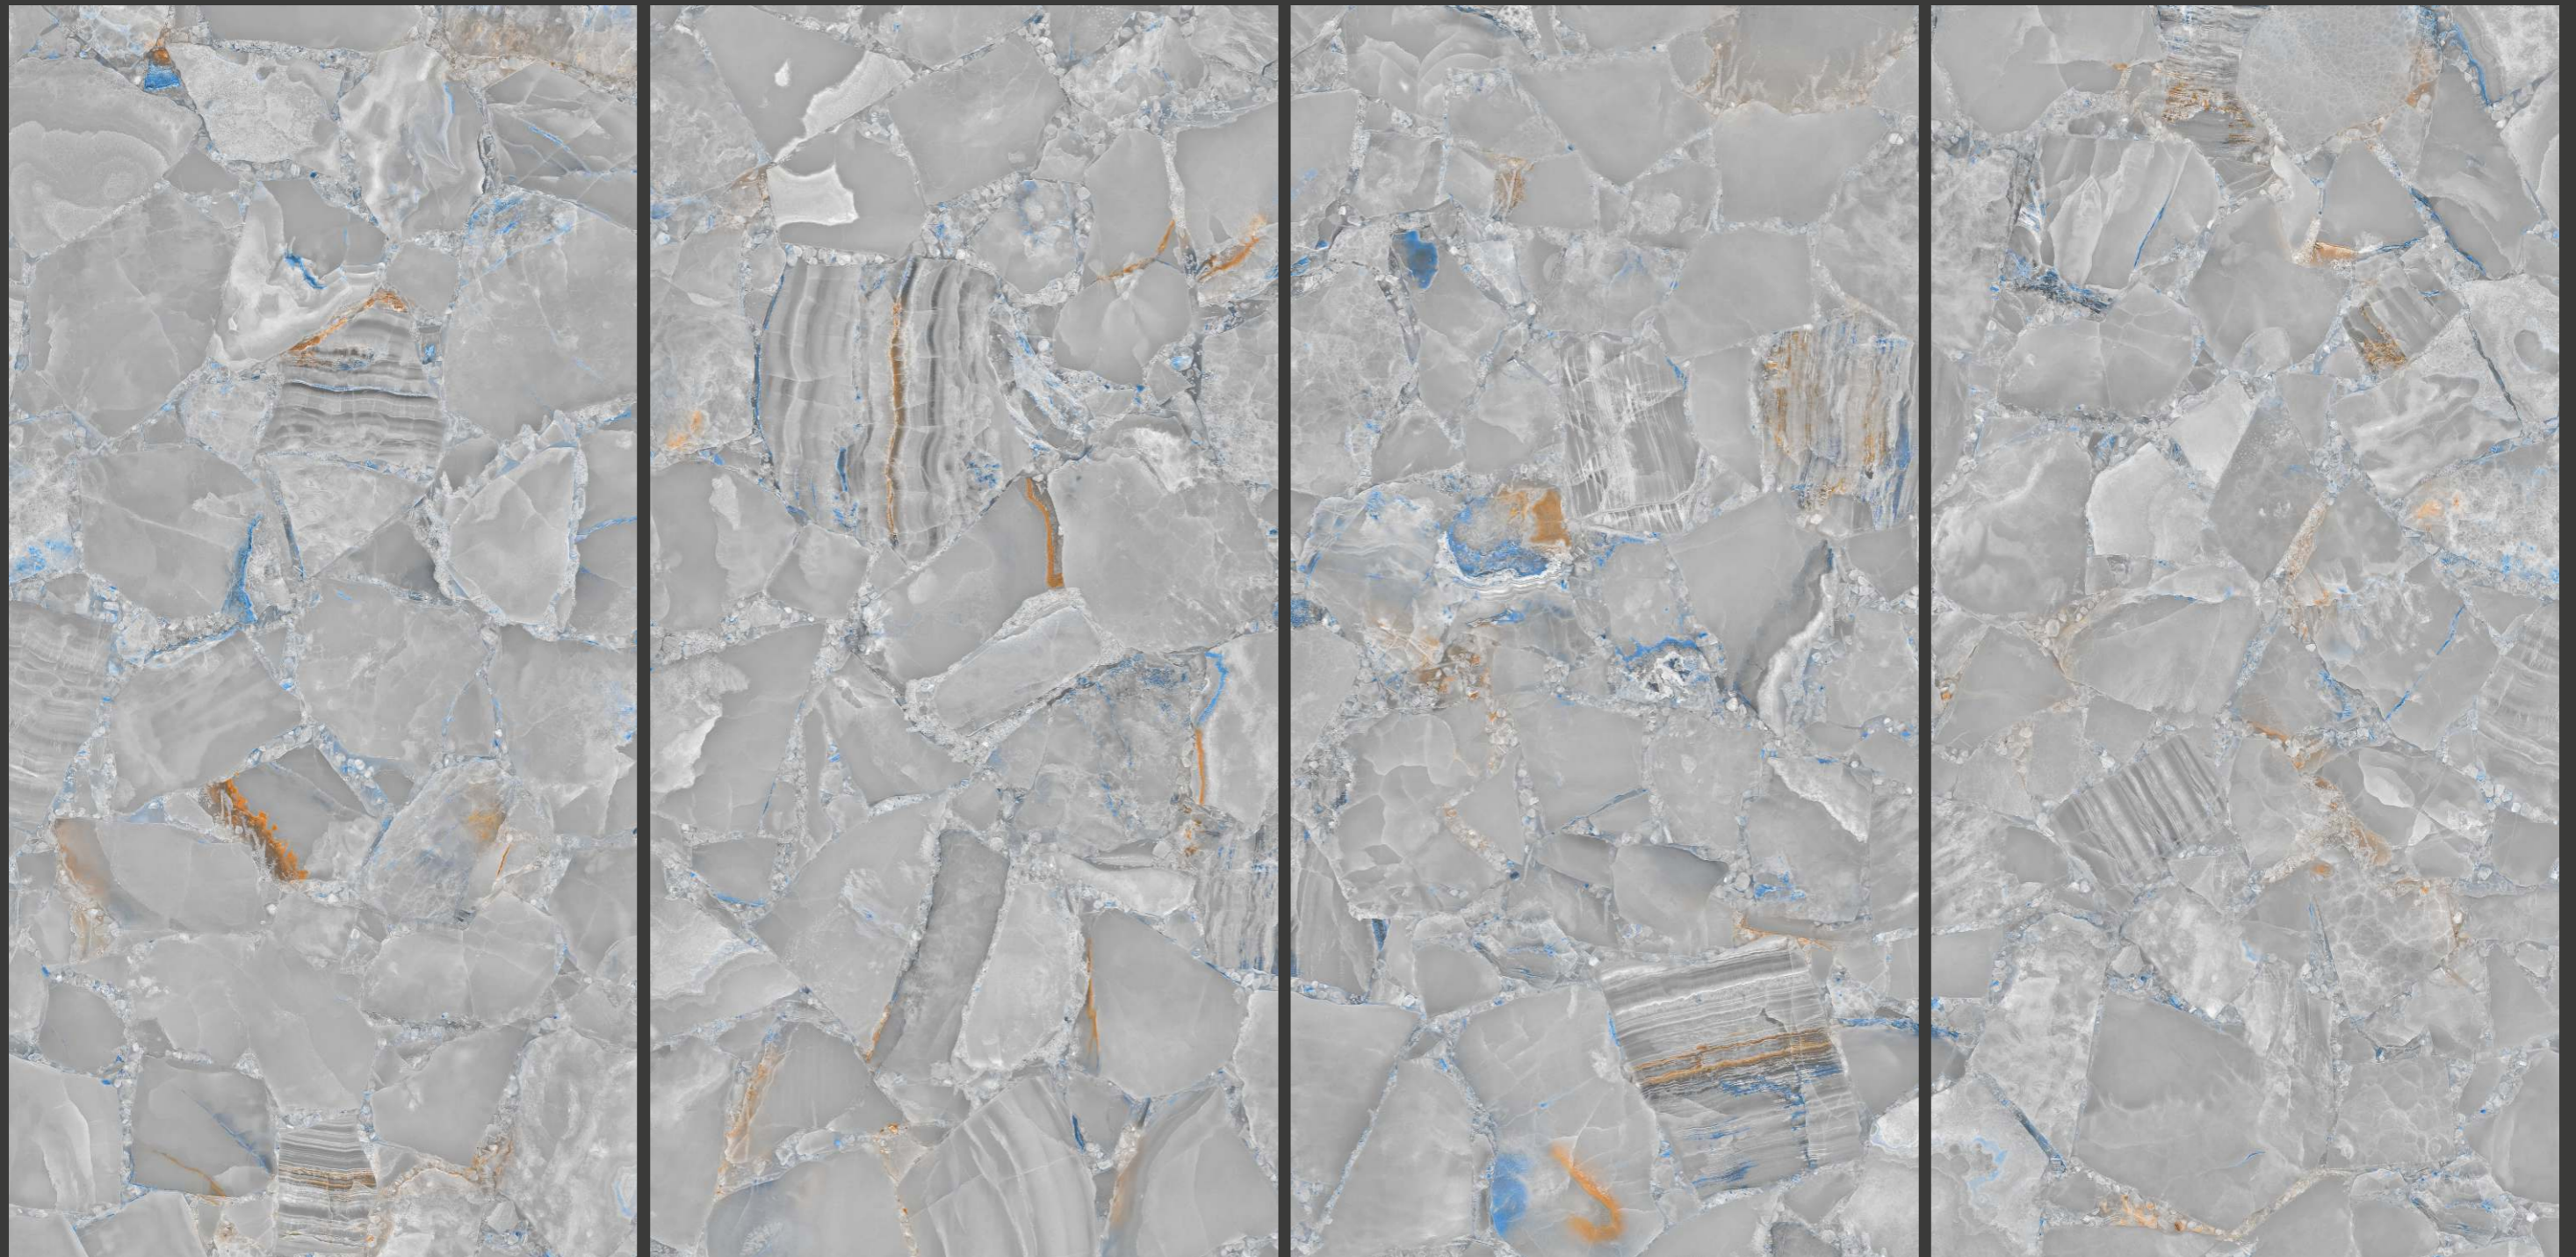

JADE TERRAZO
GREY

Size : 600x1200mm | 60x120cm

Surface : Glossy

Faces : 4 Randoms

Thickness : 9mm (Approx)