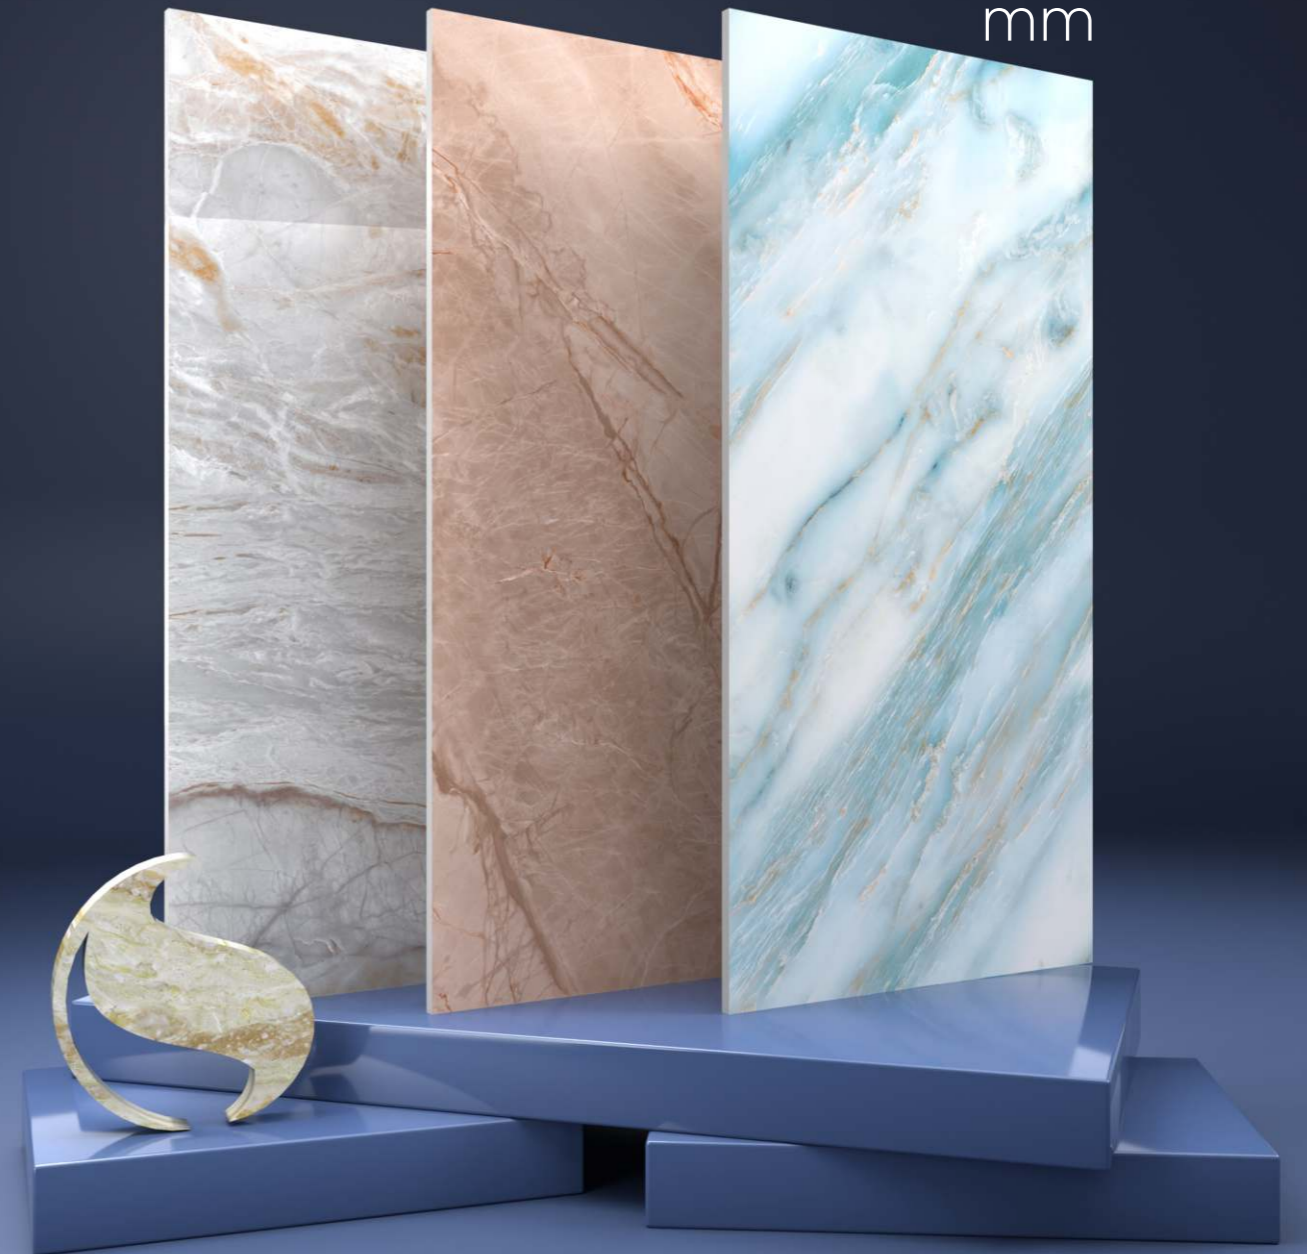

‘
ELEVATE
YOUR HOME
WITH
EVERY TILE

One of the cornerstones of Sungracia Tiles's vision is the constant pursuit of excellence in both process and product, in order to offer the highest quality ceramic tiles to customers and designers. For this we use the most advanced technologies in our fully automated and digitized facilities, combining production performance with respect for the environment and worker safety.

New lifestyles demand new products. Fresh priorities, such as those of the environment inside and outside homes, offices and public buildings, lead to the updating of the models for use of materials."

"Innovation becomes not merely an aim but the underlying motor of a new strategy, a unifying principle that brings together the most change-oriented forces both inside and outside firms.

600x
1200
mm

SUSTANAIBLE
DEVELOPMENT
WITH SUNGRACIA