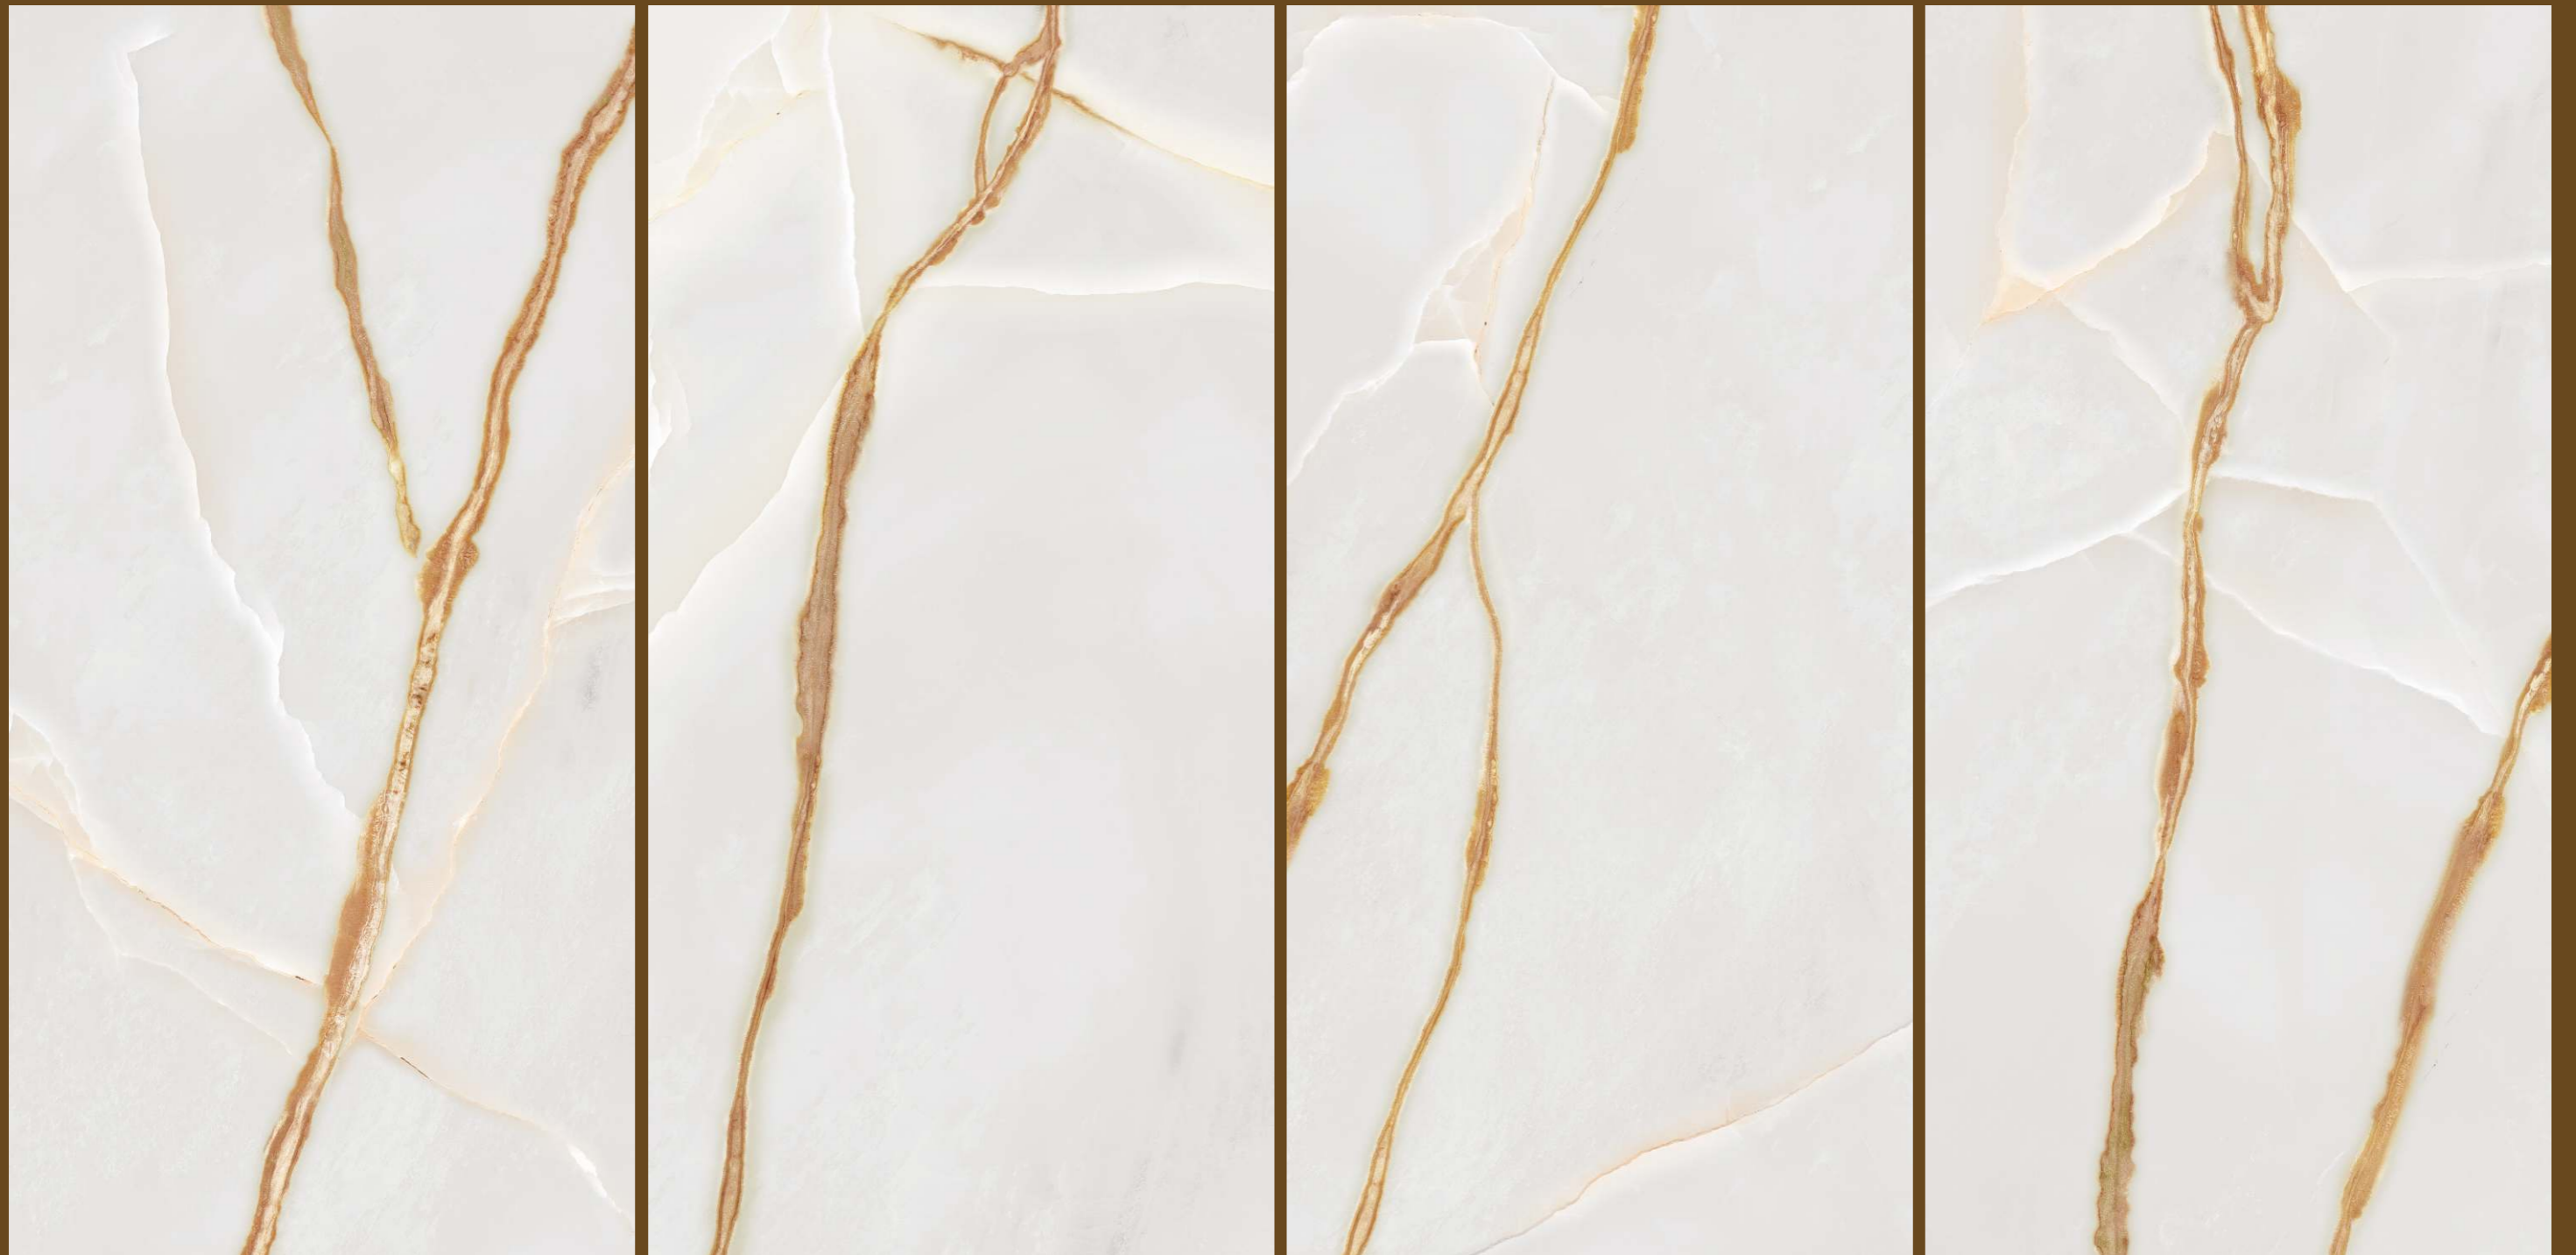

KINDER
GOLD

Size : 600x1200mm | 60x120cm

Surface : Glossy

Faces : 4 Randoms

Thickness : 9mm (Approx)