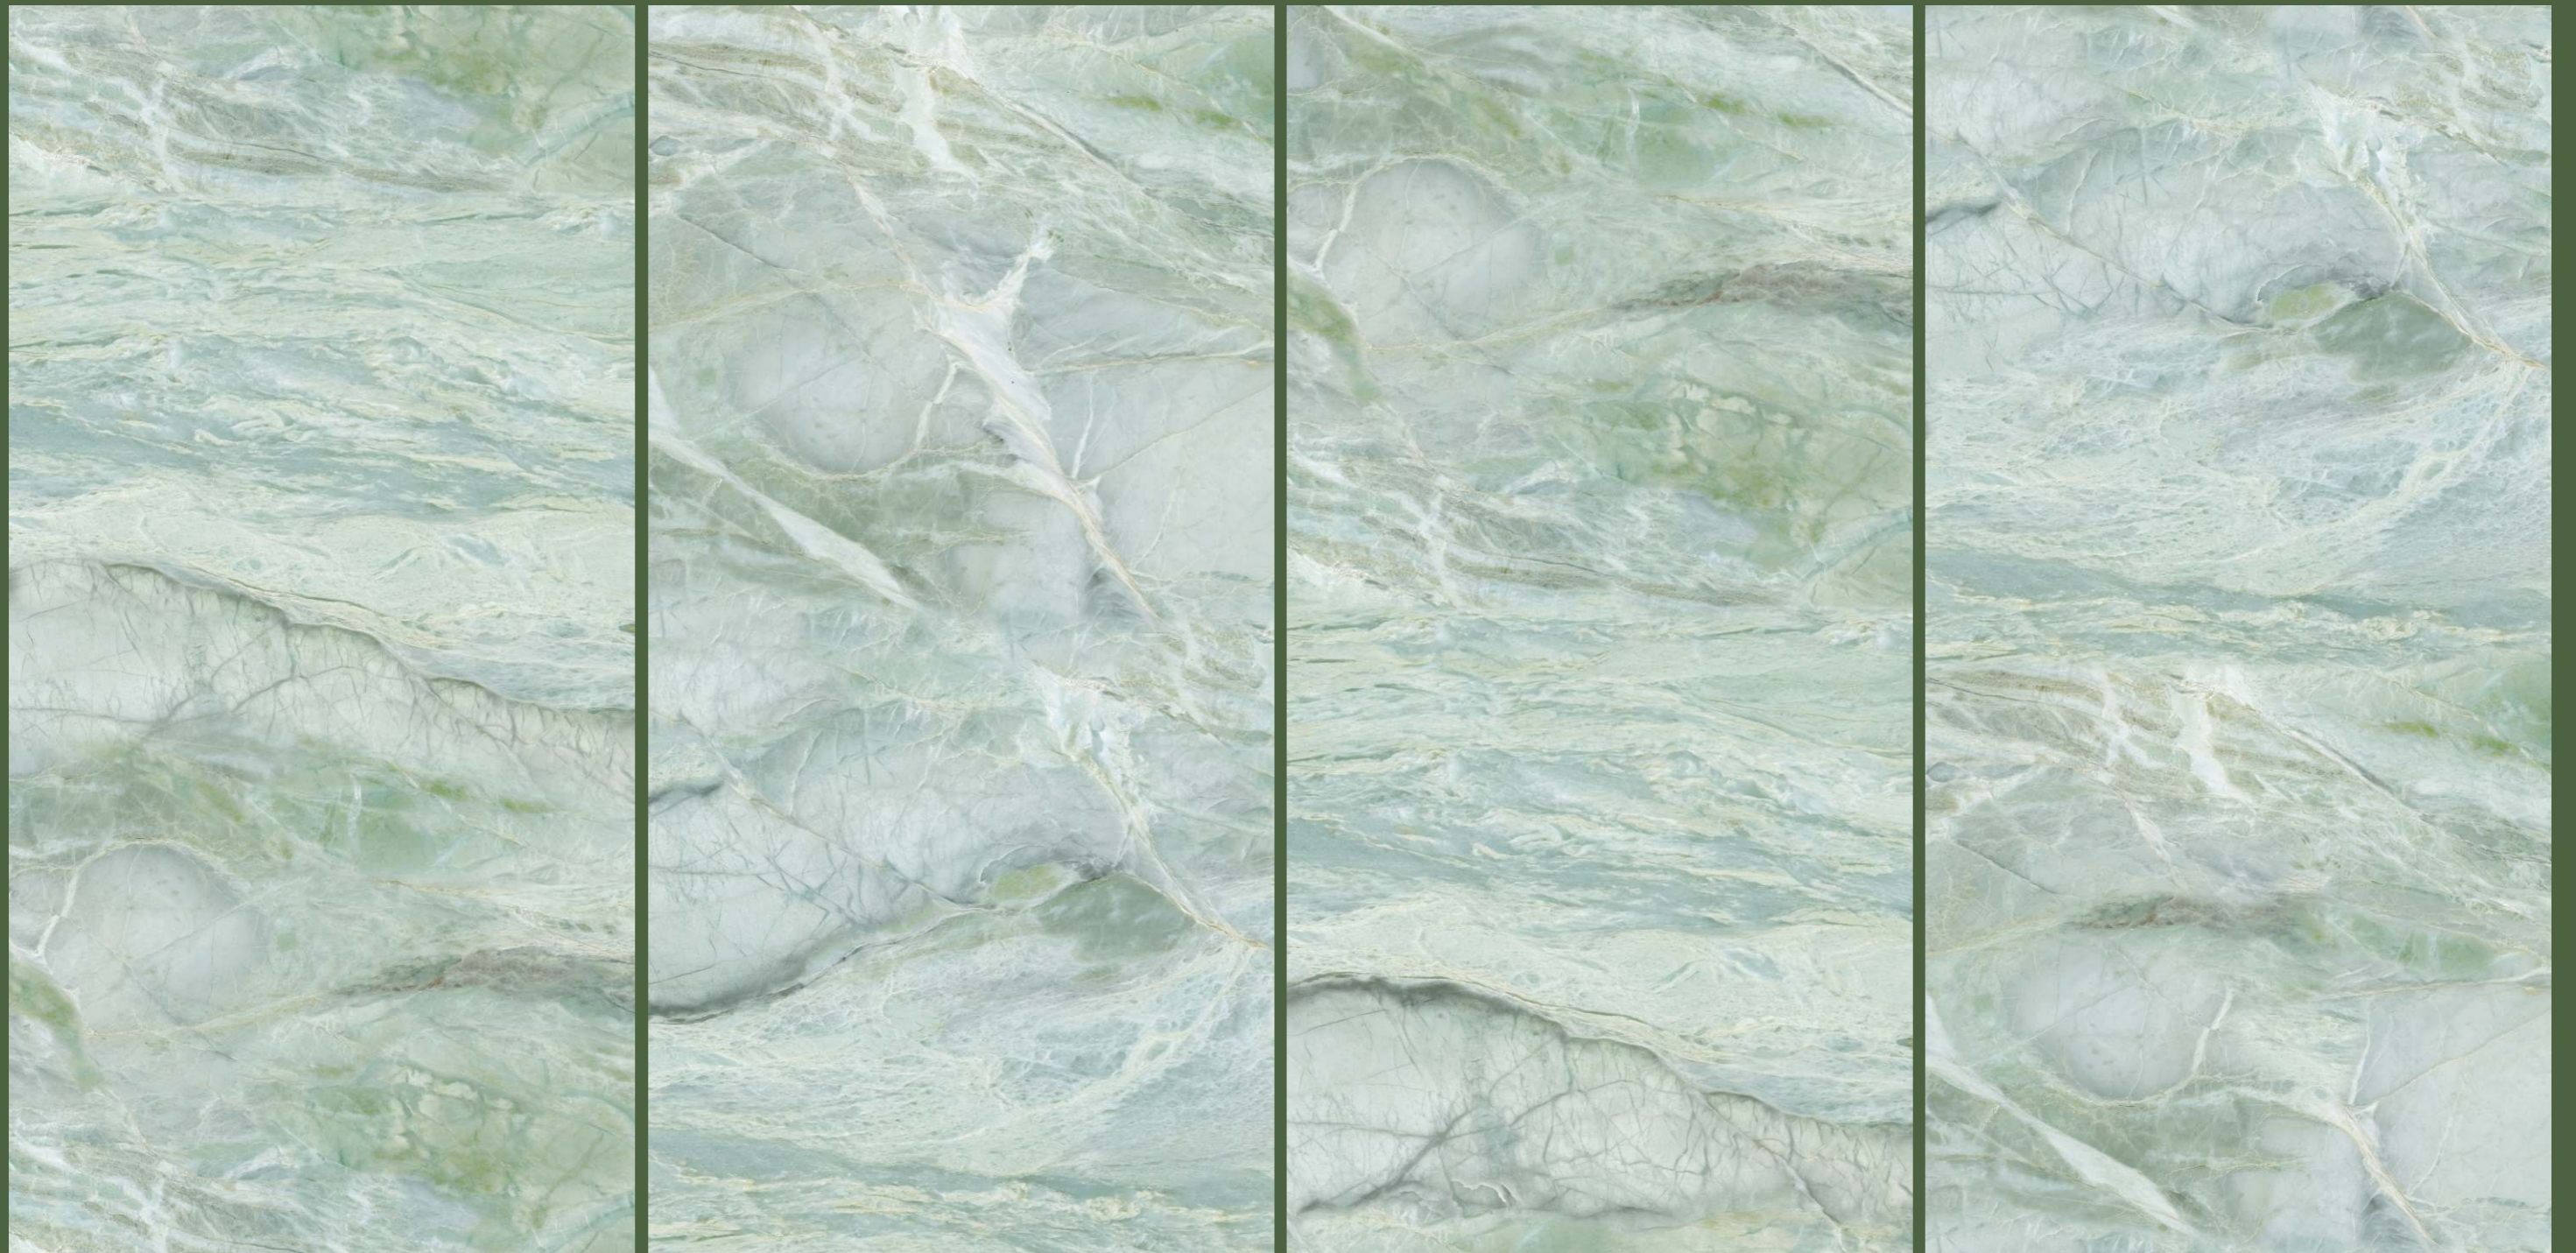

TURQUOISE AQUA

Size : 600x1200mm | 60x120cm

Surface : Glossy

Faces : 4 Randoms

Thickness : 9mm (Approx)