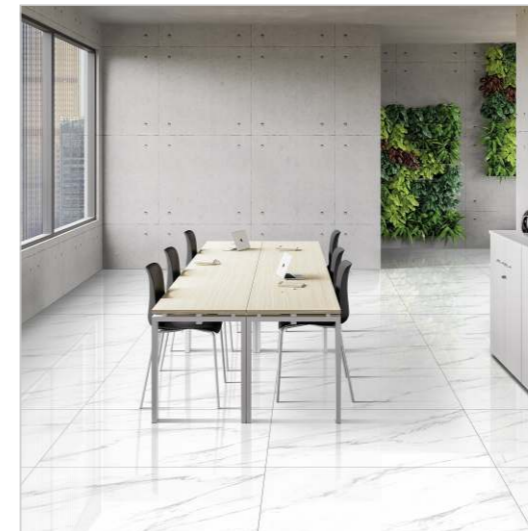

ADVANTAGE & FEATURES

Nature, technology, science and design. Top quality ceramic surfaces by Sungracia Tiles are compact and impermeable, because they're made from pure minerals pressed and sintered at more than 1200°C. The best choice, for durability, safety, hygiene and beauty.

Versatile Size

Available in the grand size, the collection presents you with a perfect tiling solution to create seamless interiors.

Safe & Secure

Non-porous, hygienic, stain and scratch protected, the tiles from this collection are also ice and thermal shock-resistant.

Design Varieties

Available across a spectrum of patterns, the collection offers variety for all kinds of spaces and preferences.

More Sustainable

The collection is made from exceptionally durable and recyclable material, giving it an edge with its ecological and ecofriendliness.

USAGE POSSIBILITIES