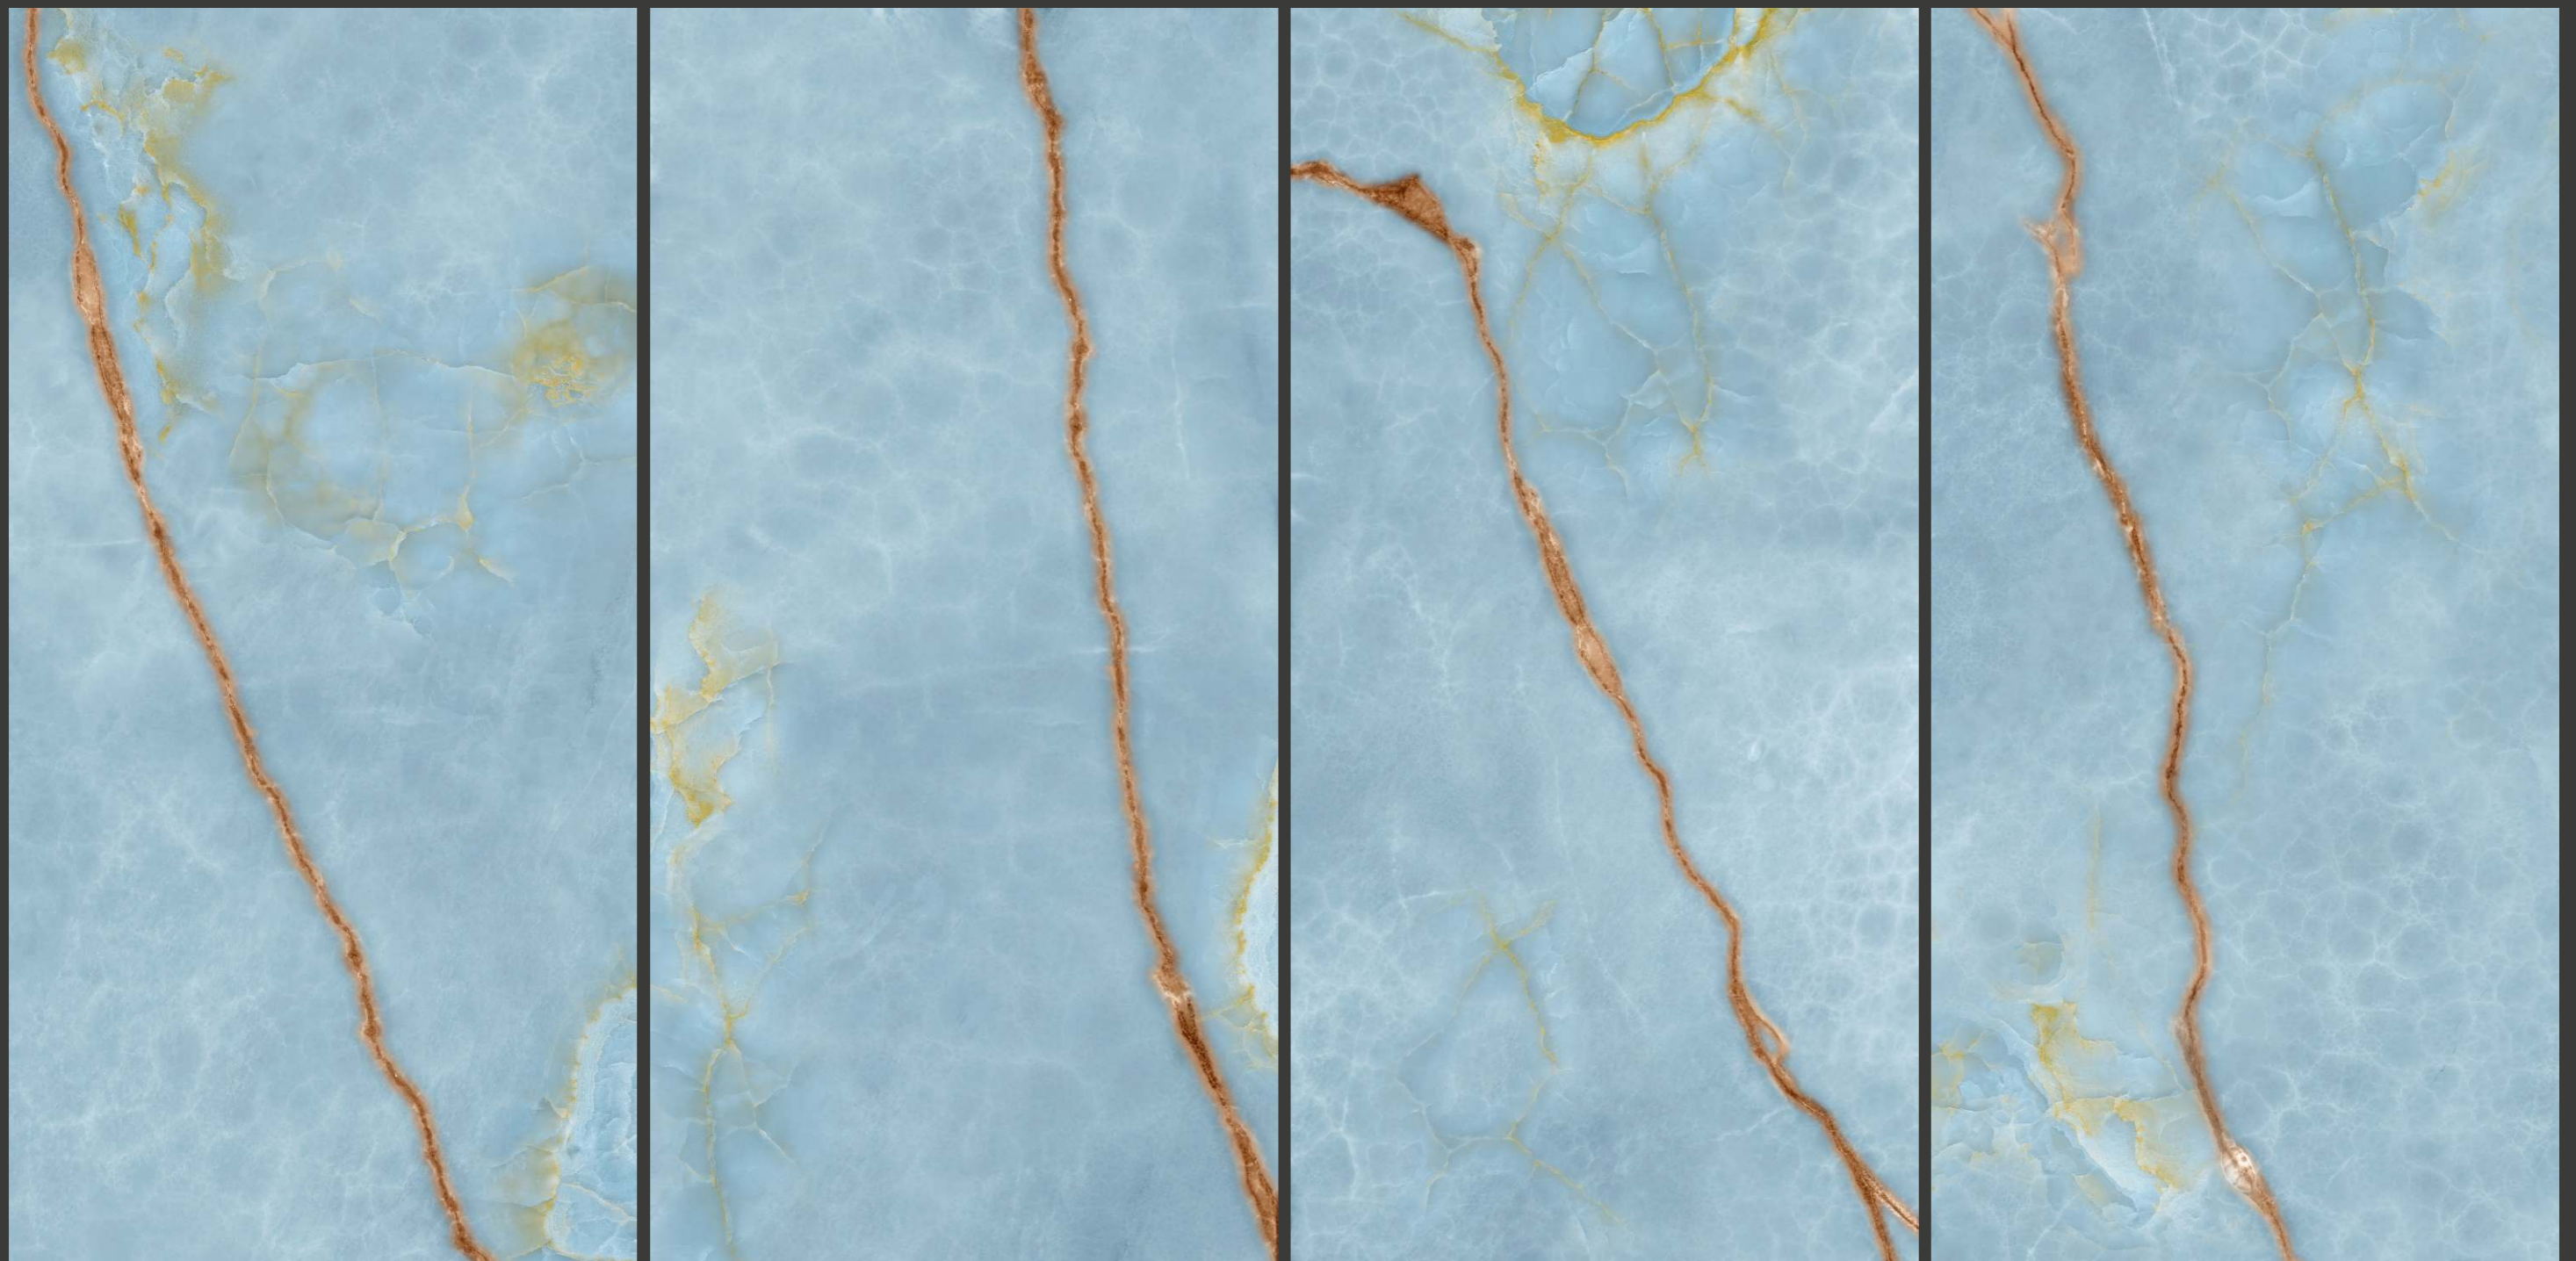

HERITAGE AQUA

Size : 600x1200mm | 60x120cm

Surface : Glossy

Faces : 4 Randoms

Thickness : 9mm (Approx)