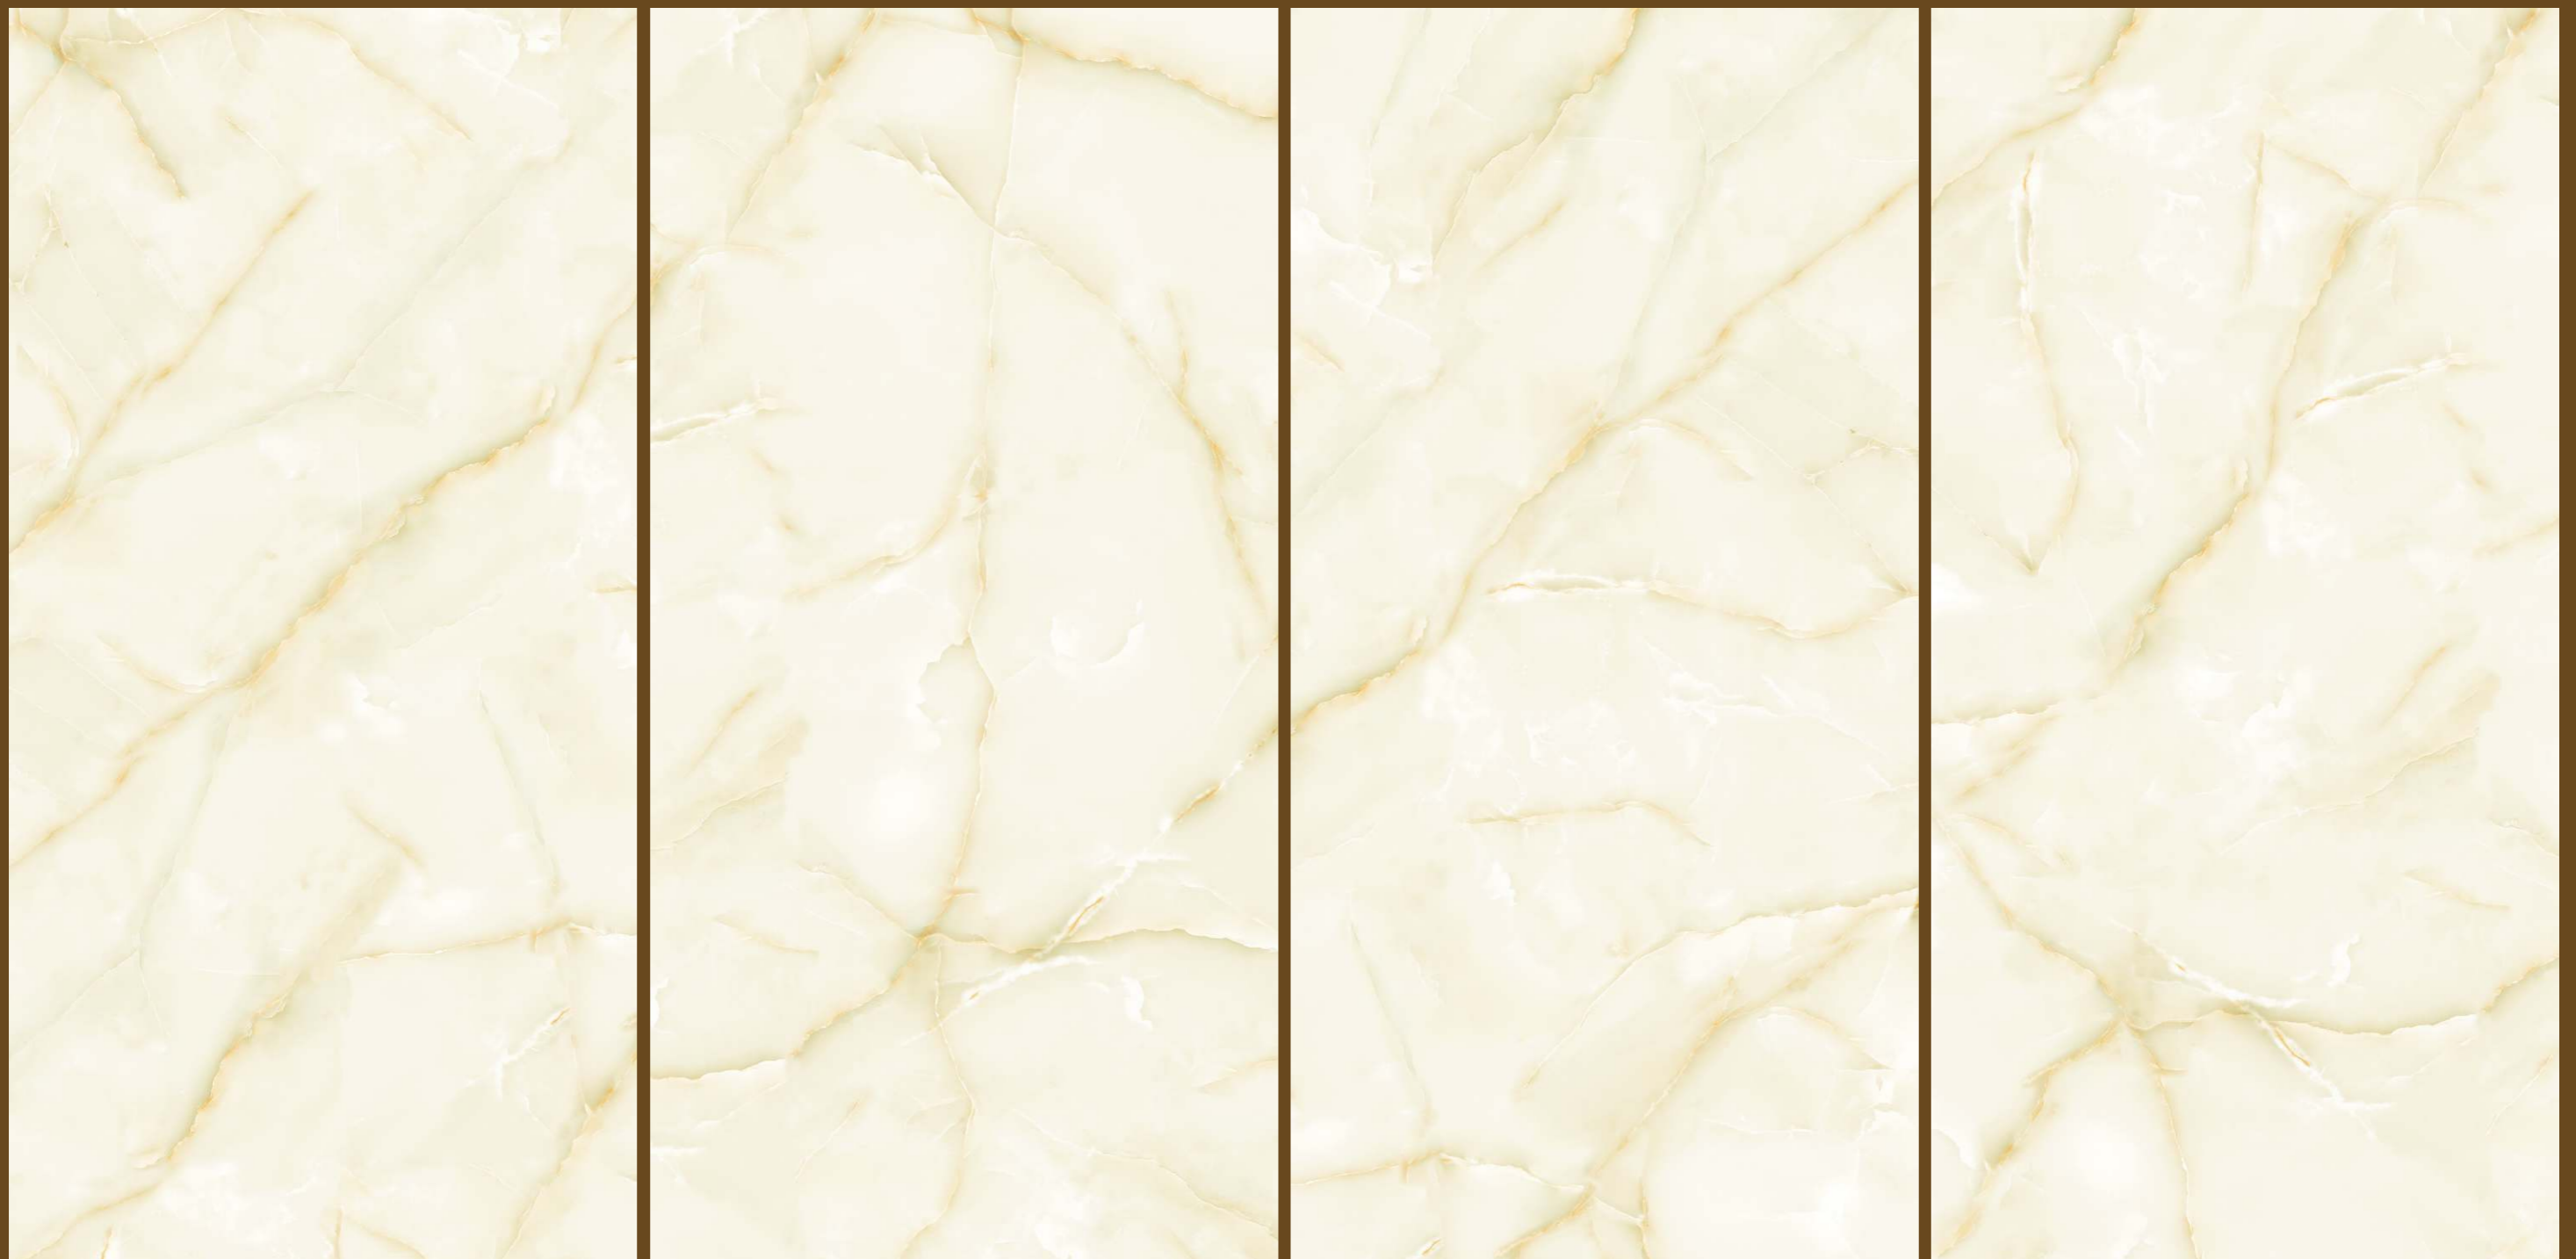

OYESTAR
LEMON

Size : 600x1200mm | 60x120cm

Surface : Glossy

Faces : 4 Randoms

Thickness : 9mm (Approx)