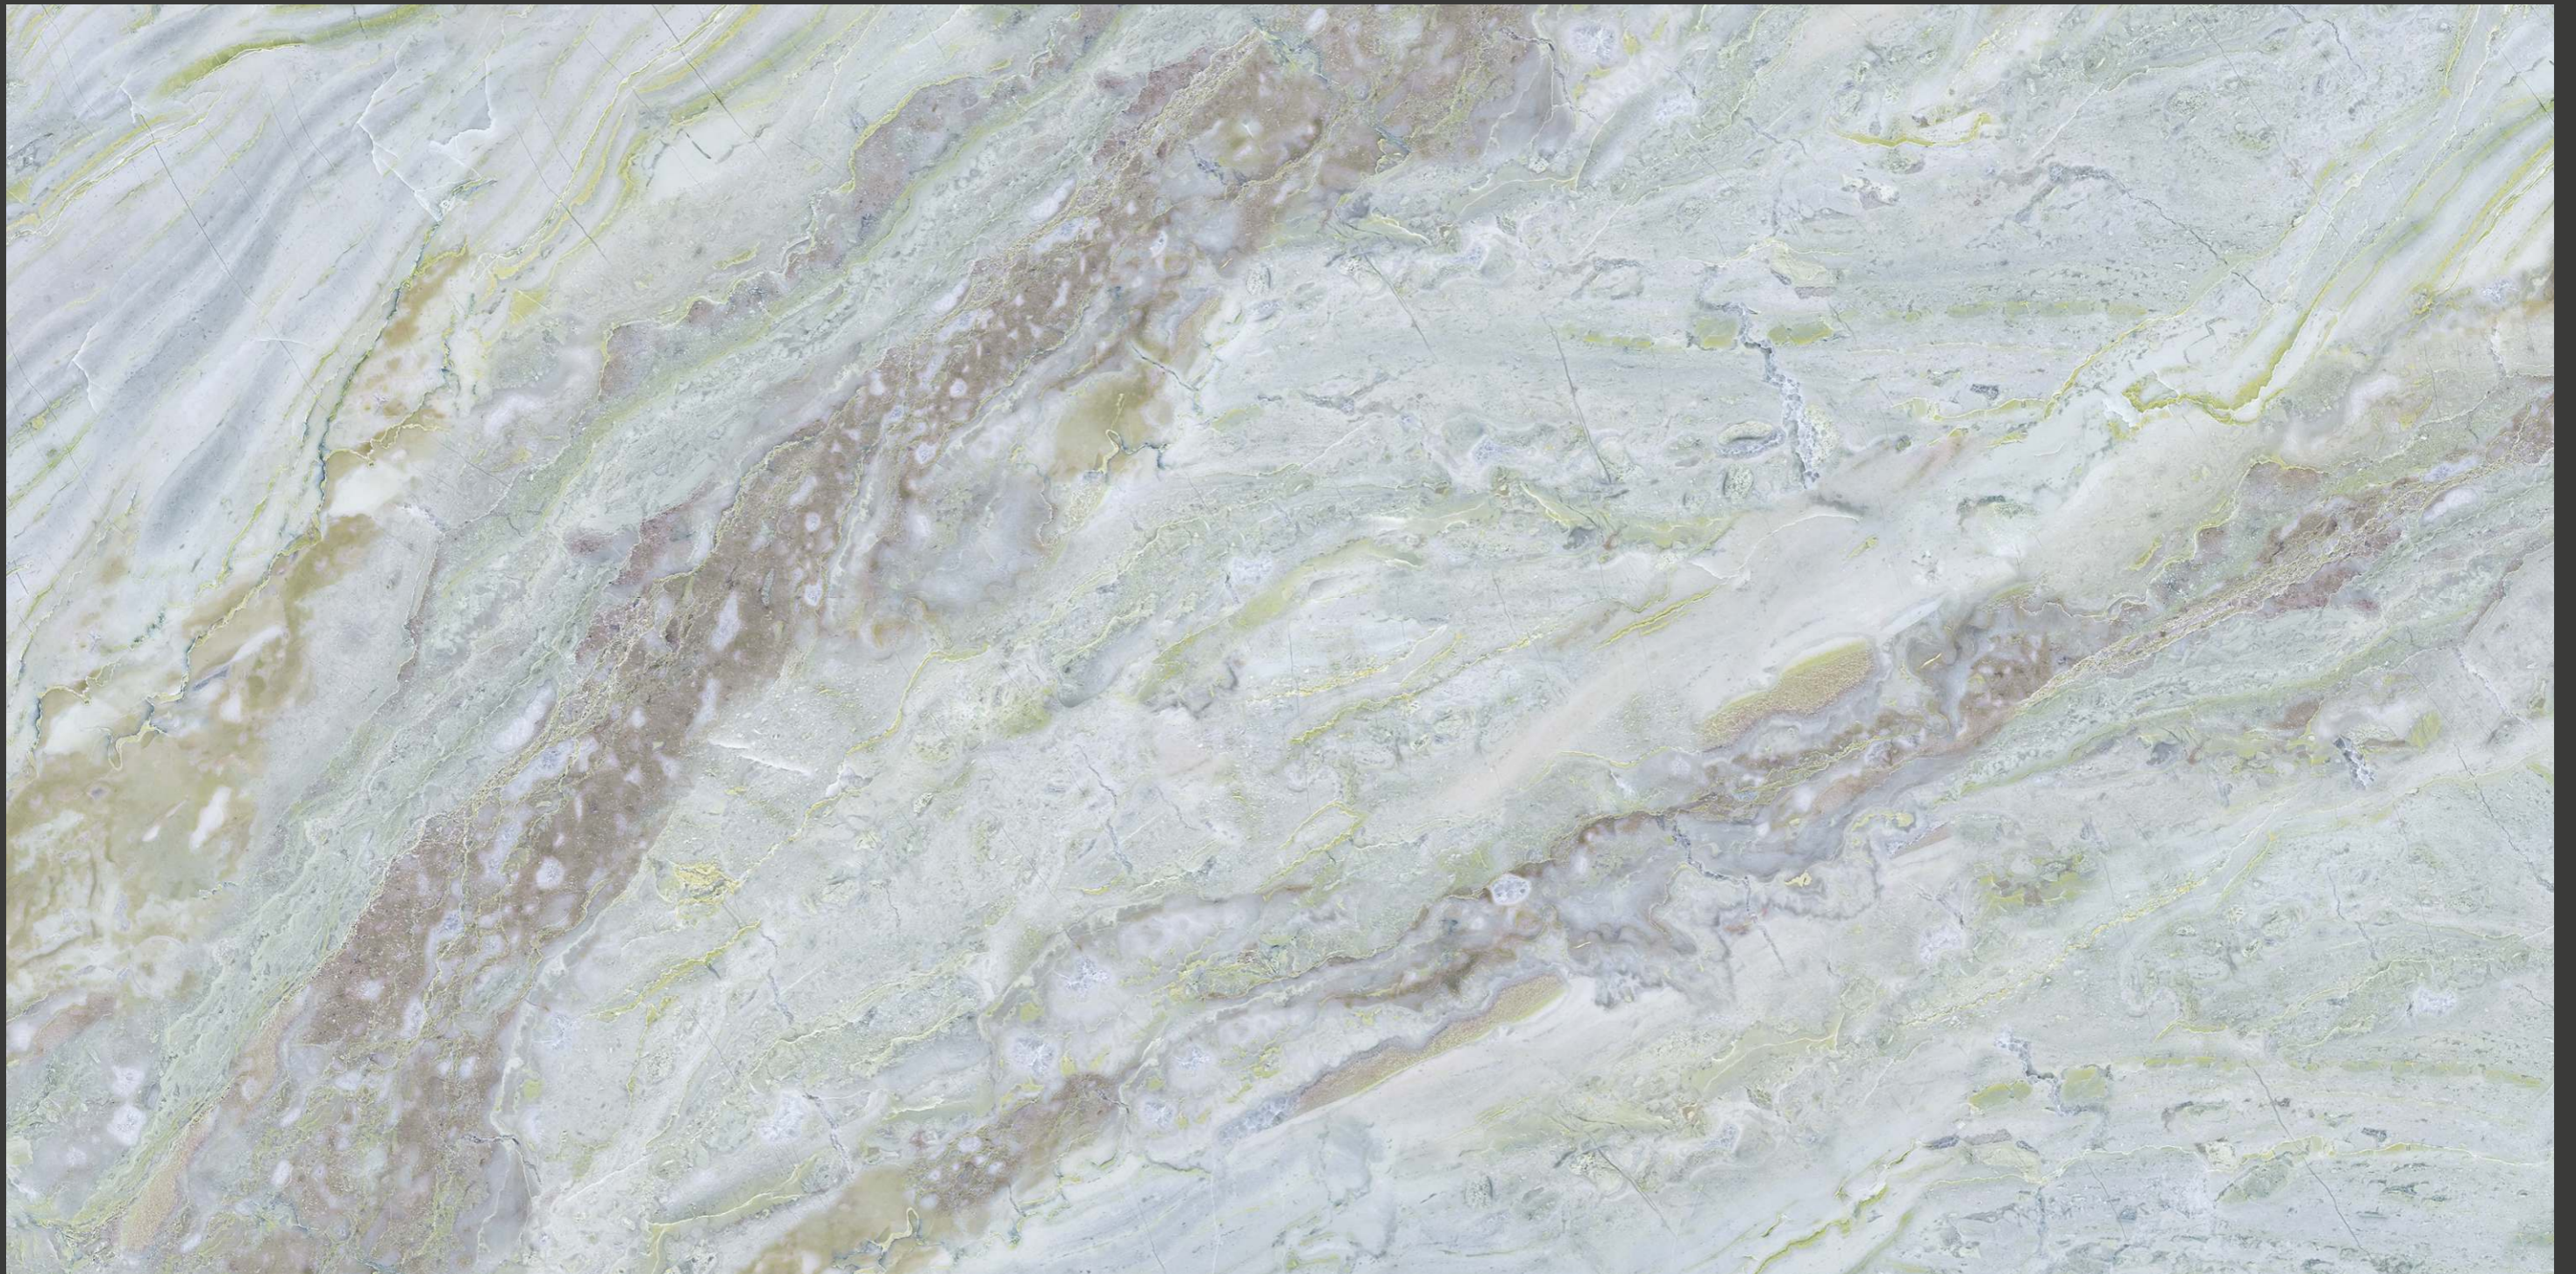

# GRESS NATURAL

Size : 600x1200mm | 60x120cm

Surface : Glossy

Faces : 4 Randoms

Thickness : 9mm (Approx)

GRESS  
NATURAL

Size : 600x1200mm | 60x120cm

Surface : Glossy