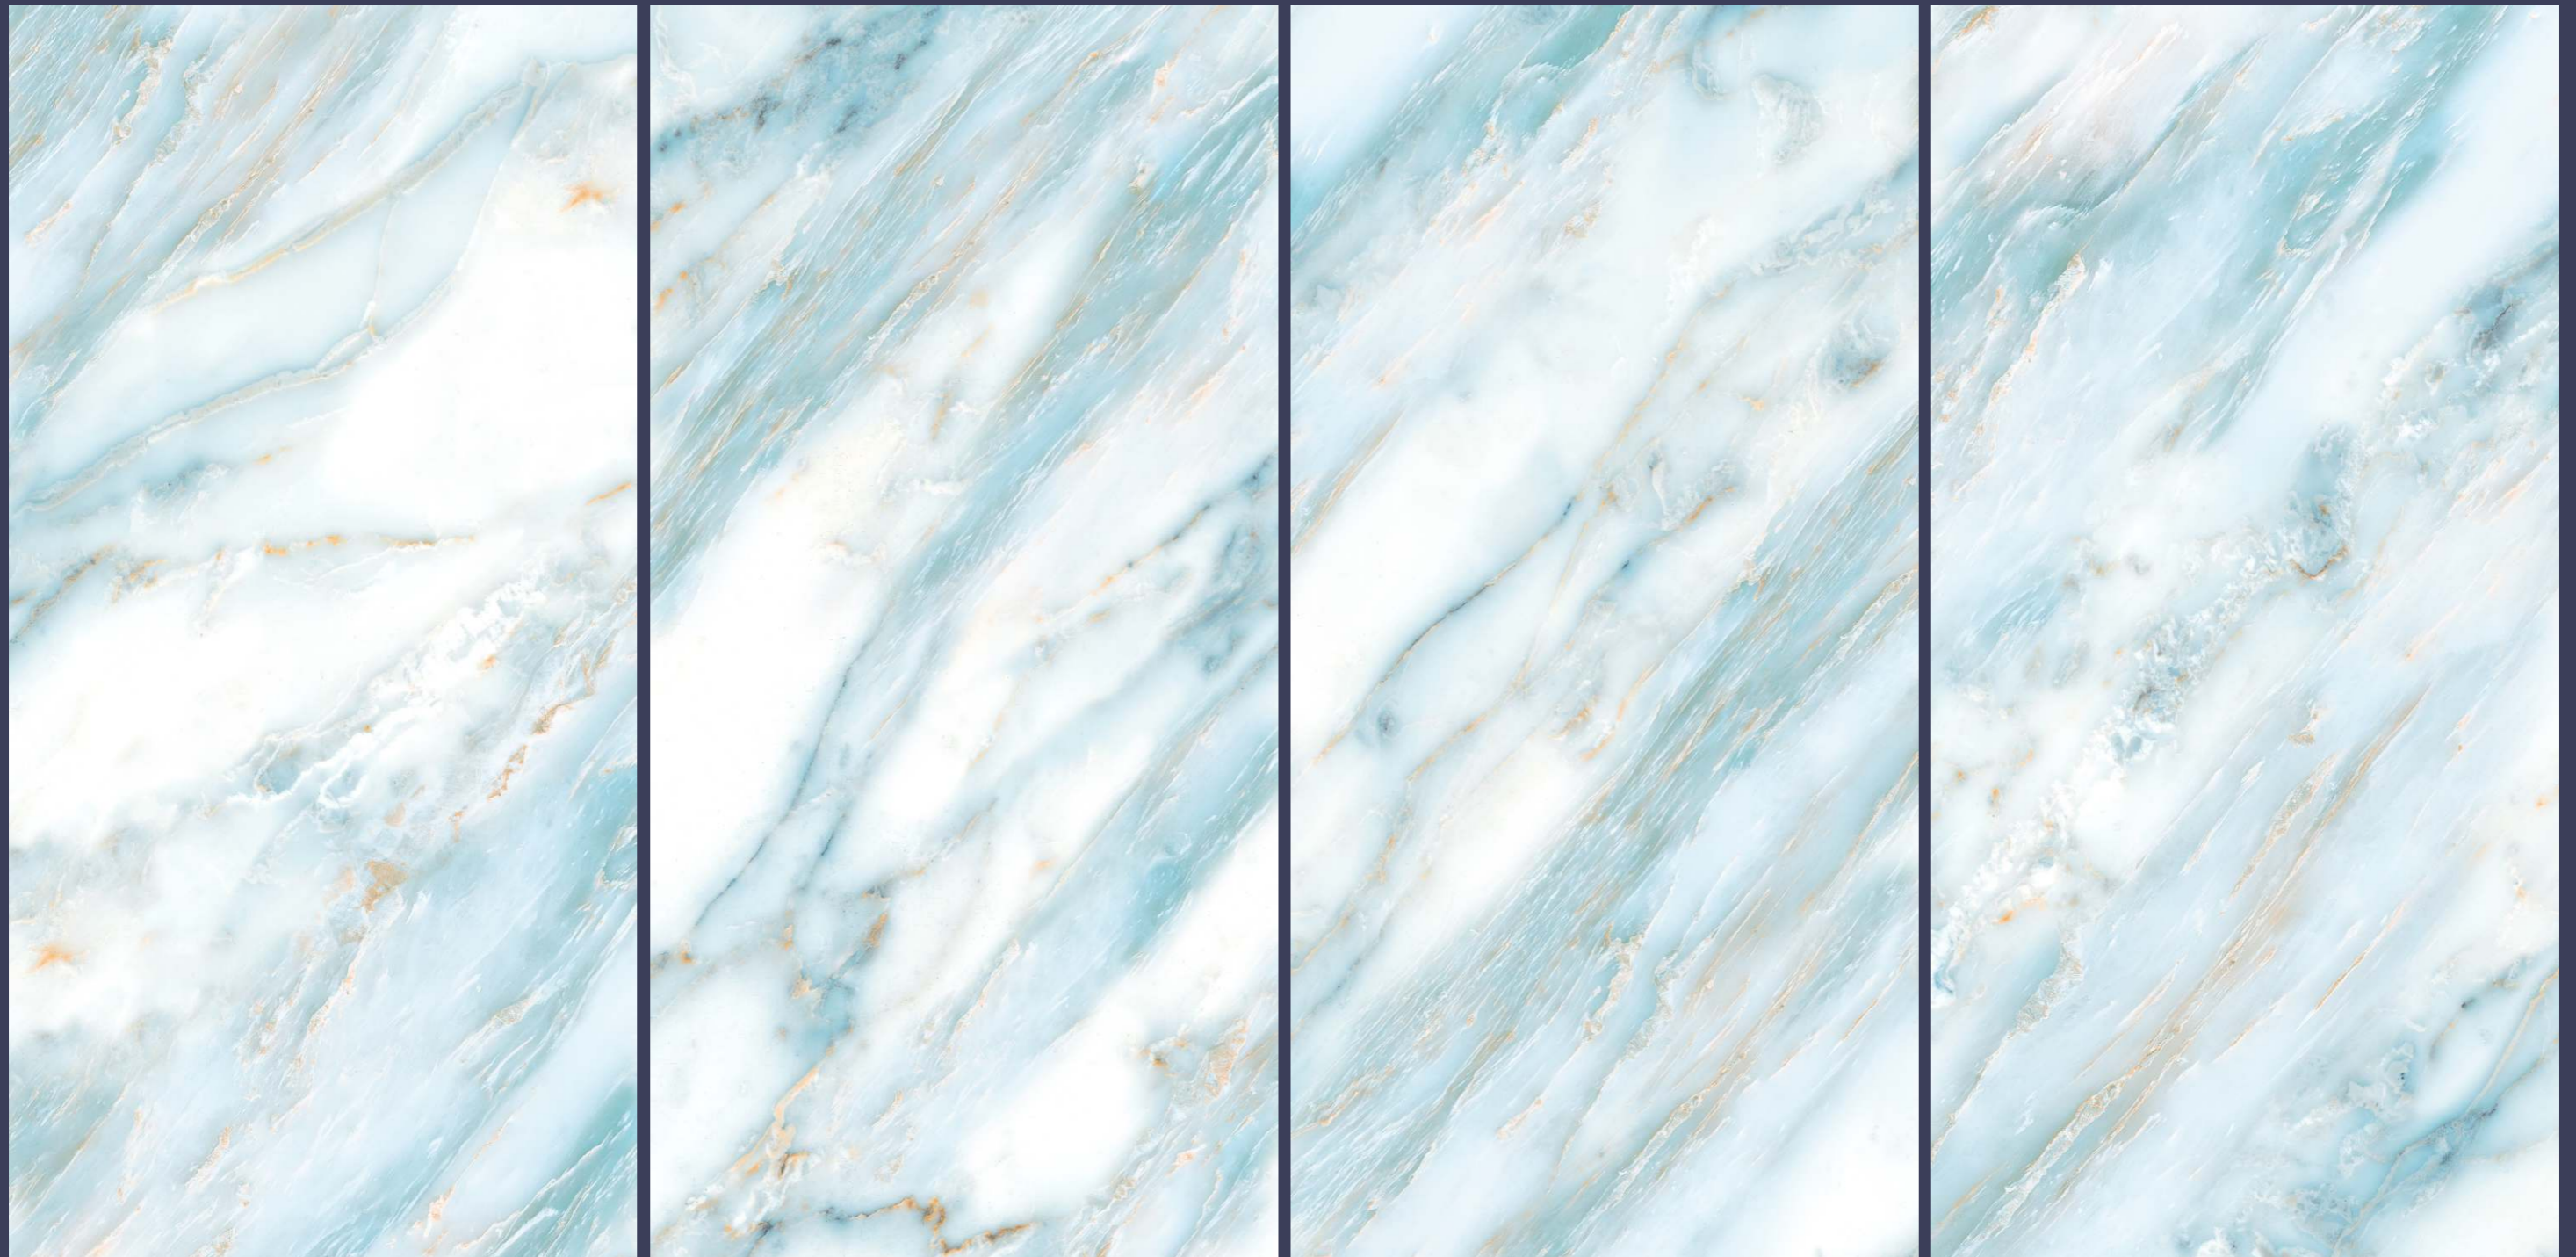

ALKIN
AQUA

Size : 600x1200mm | 60x120cm

Surface : Glossy

Faces : 4 Randoms

Thickness : 9mm (Approx)