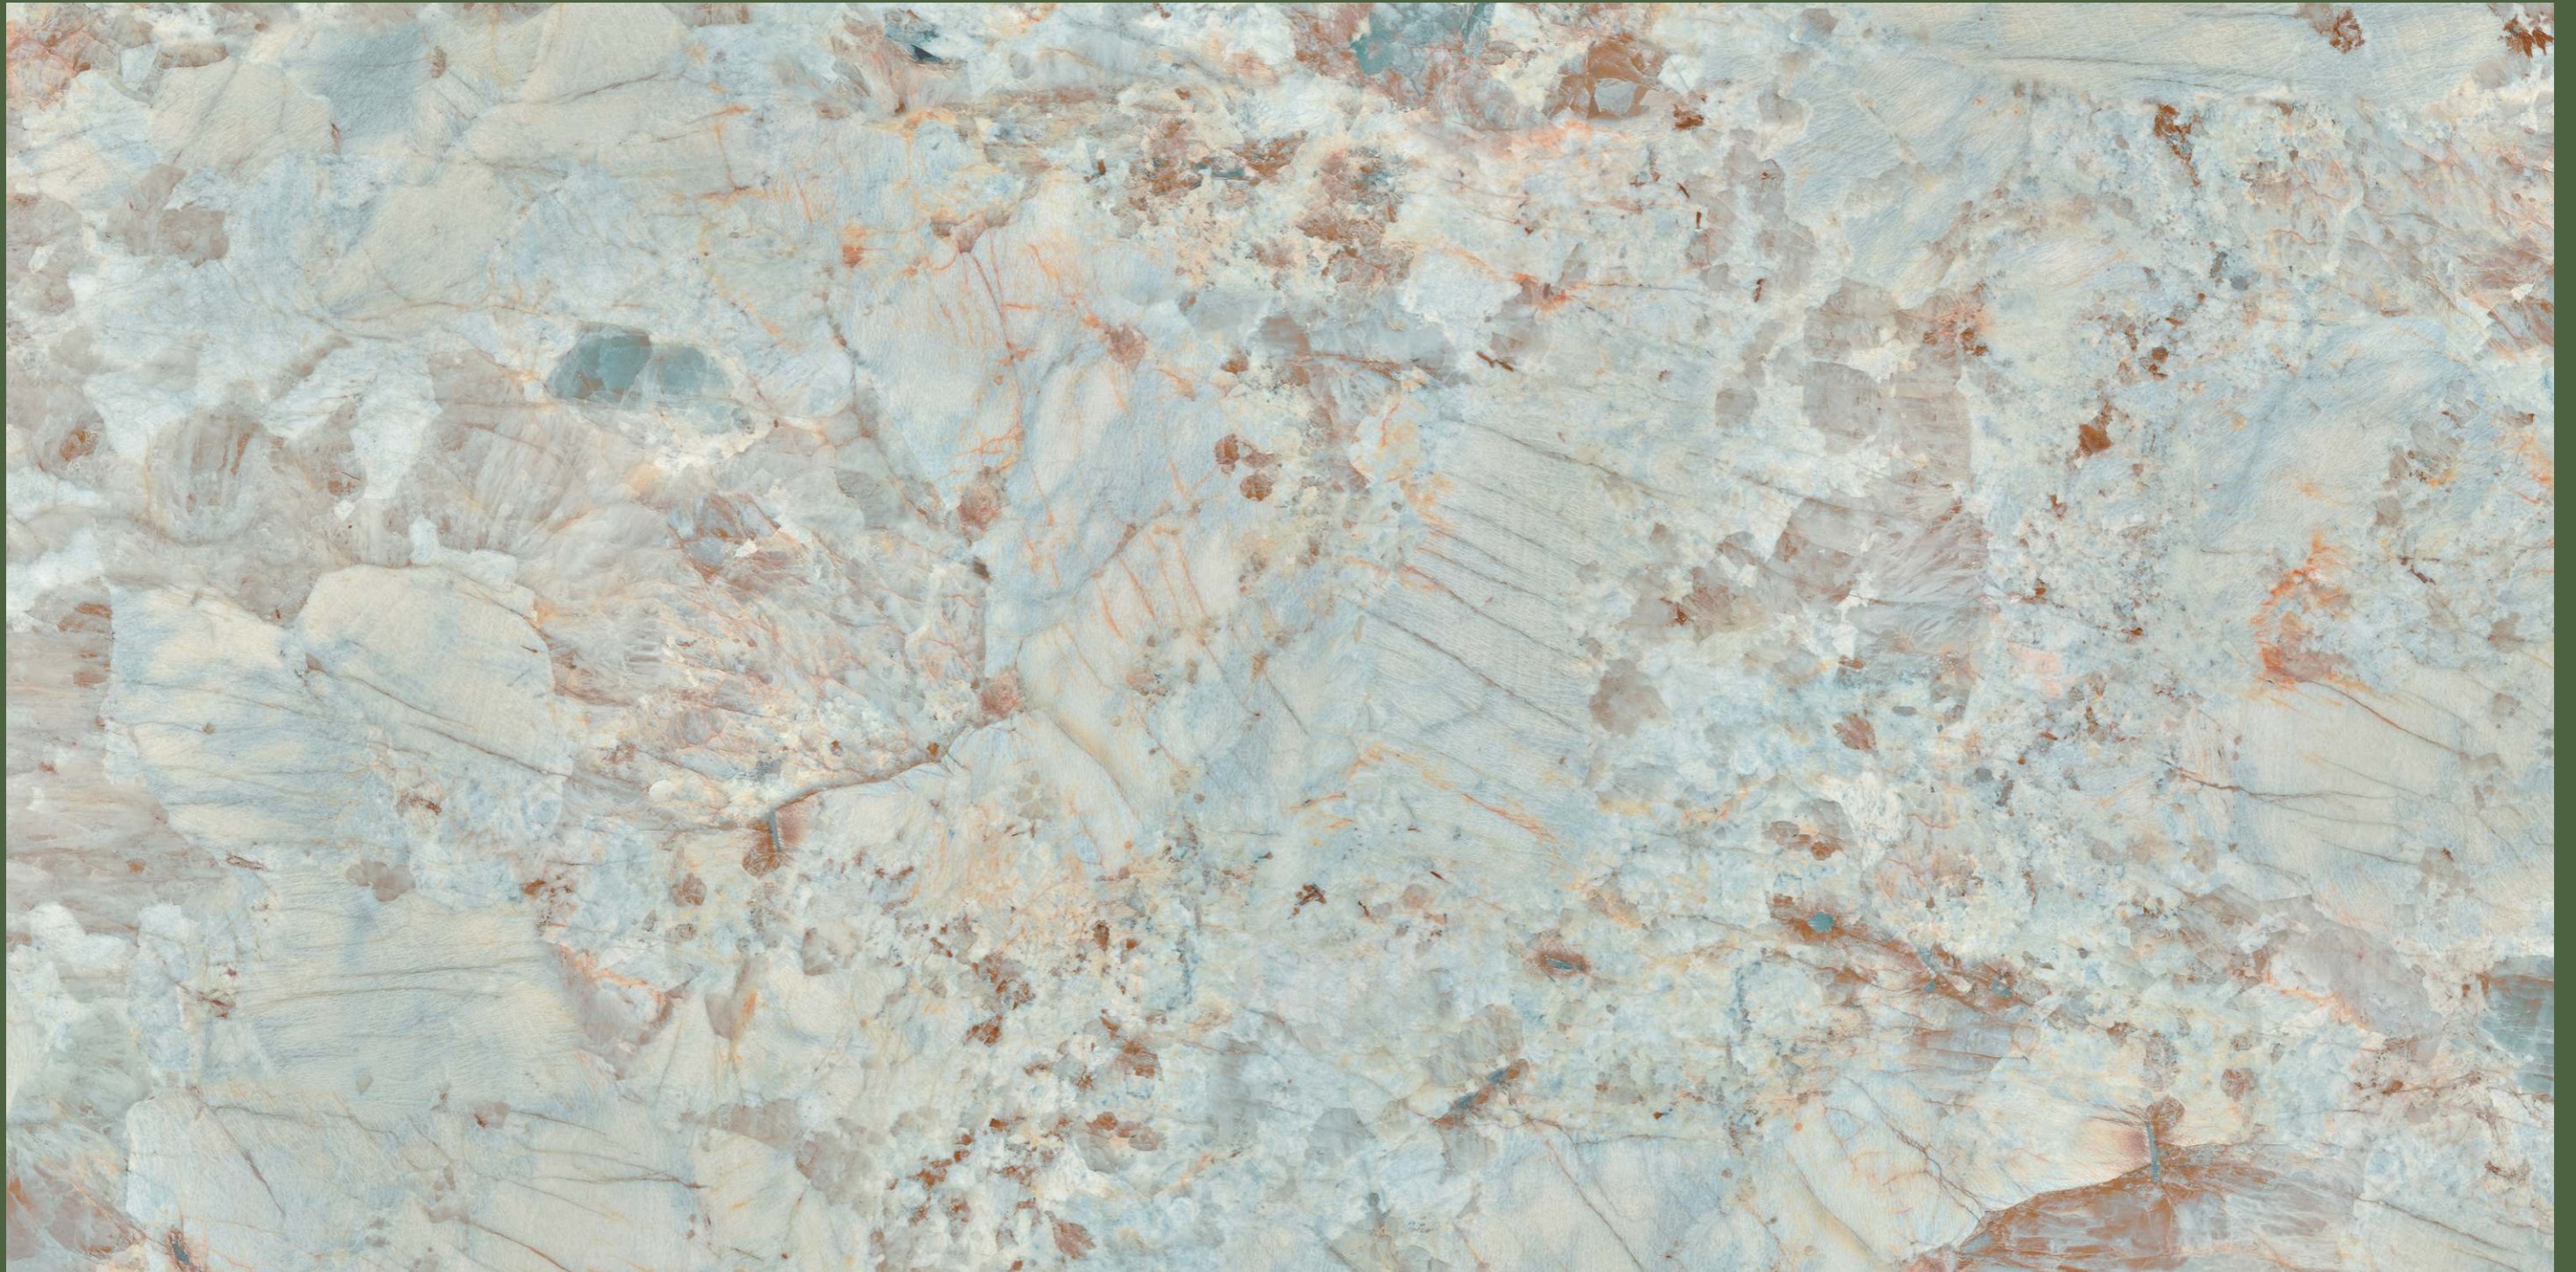

CASTEL MULTI

Size : 600x1200mm | 60x120cm

Surface : Glossy

Faces : 4 Randoms

Thickness : 9mm (Approx)