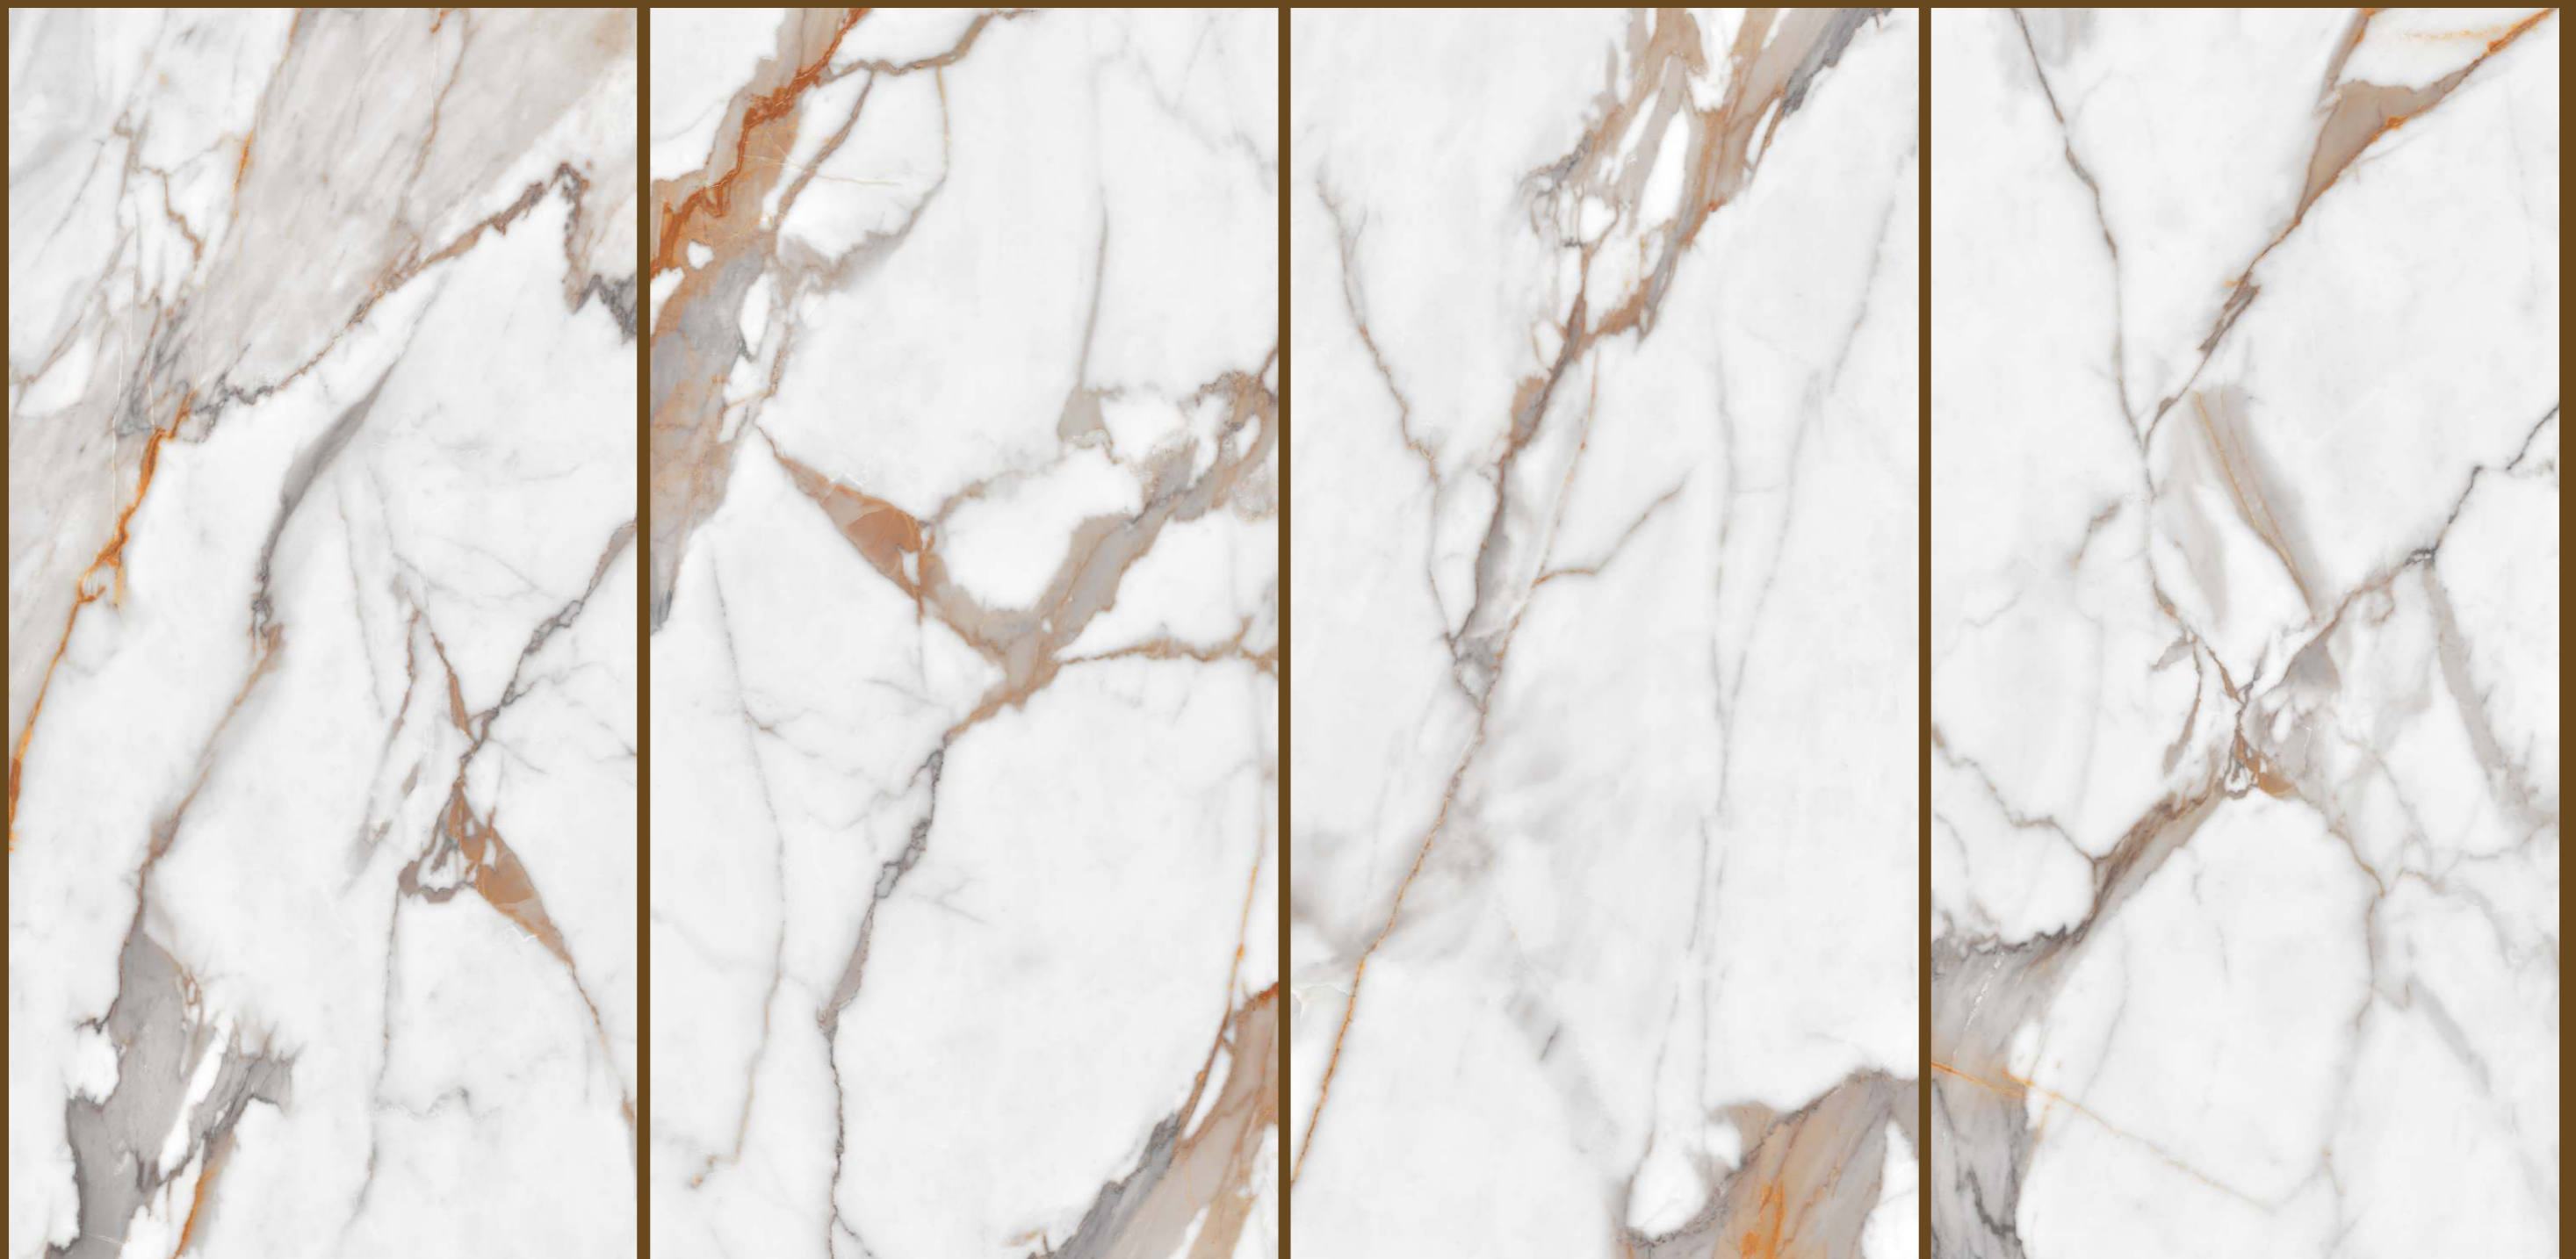

ADRINA
BROWN

Size : 600x1200mm | 60x120cm

Surface : Glossy

Faces : 4 Randoms

Thickness : 9mm (Approx)