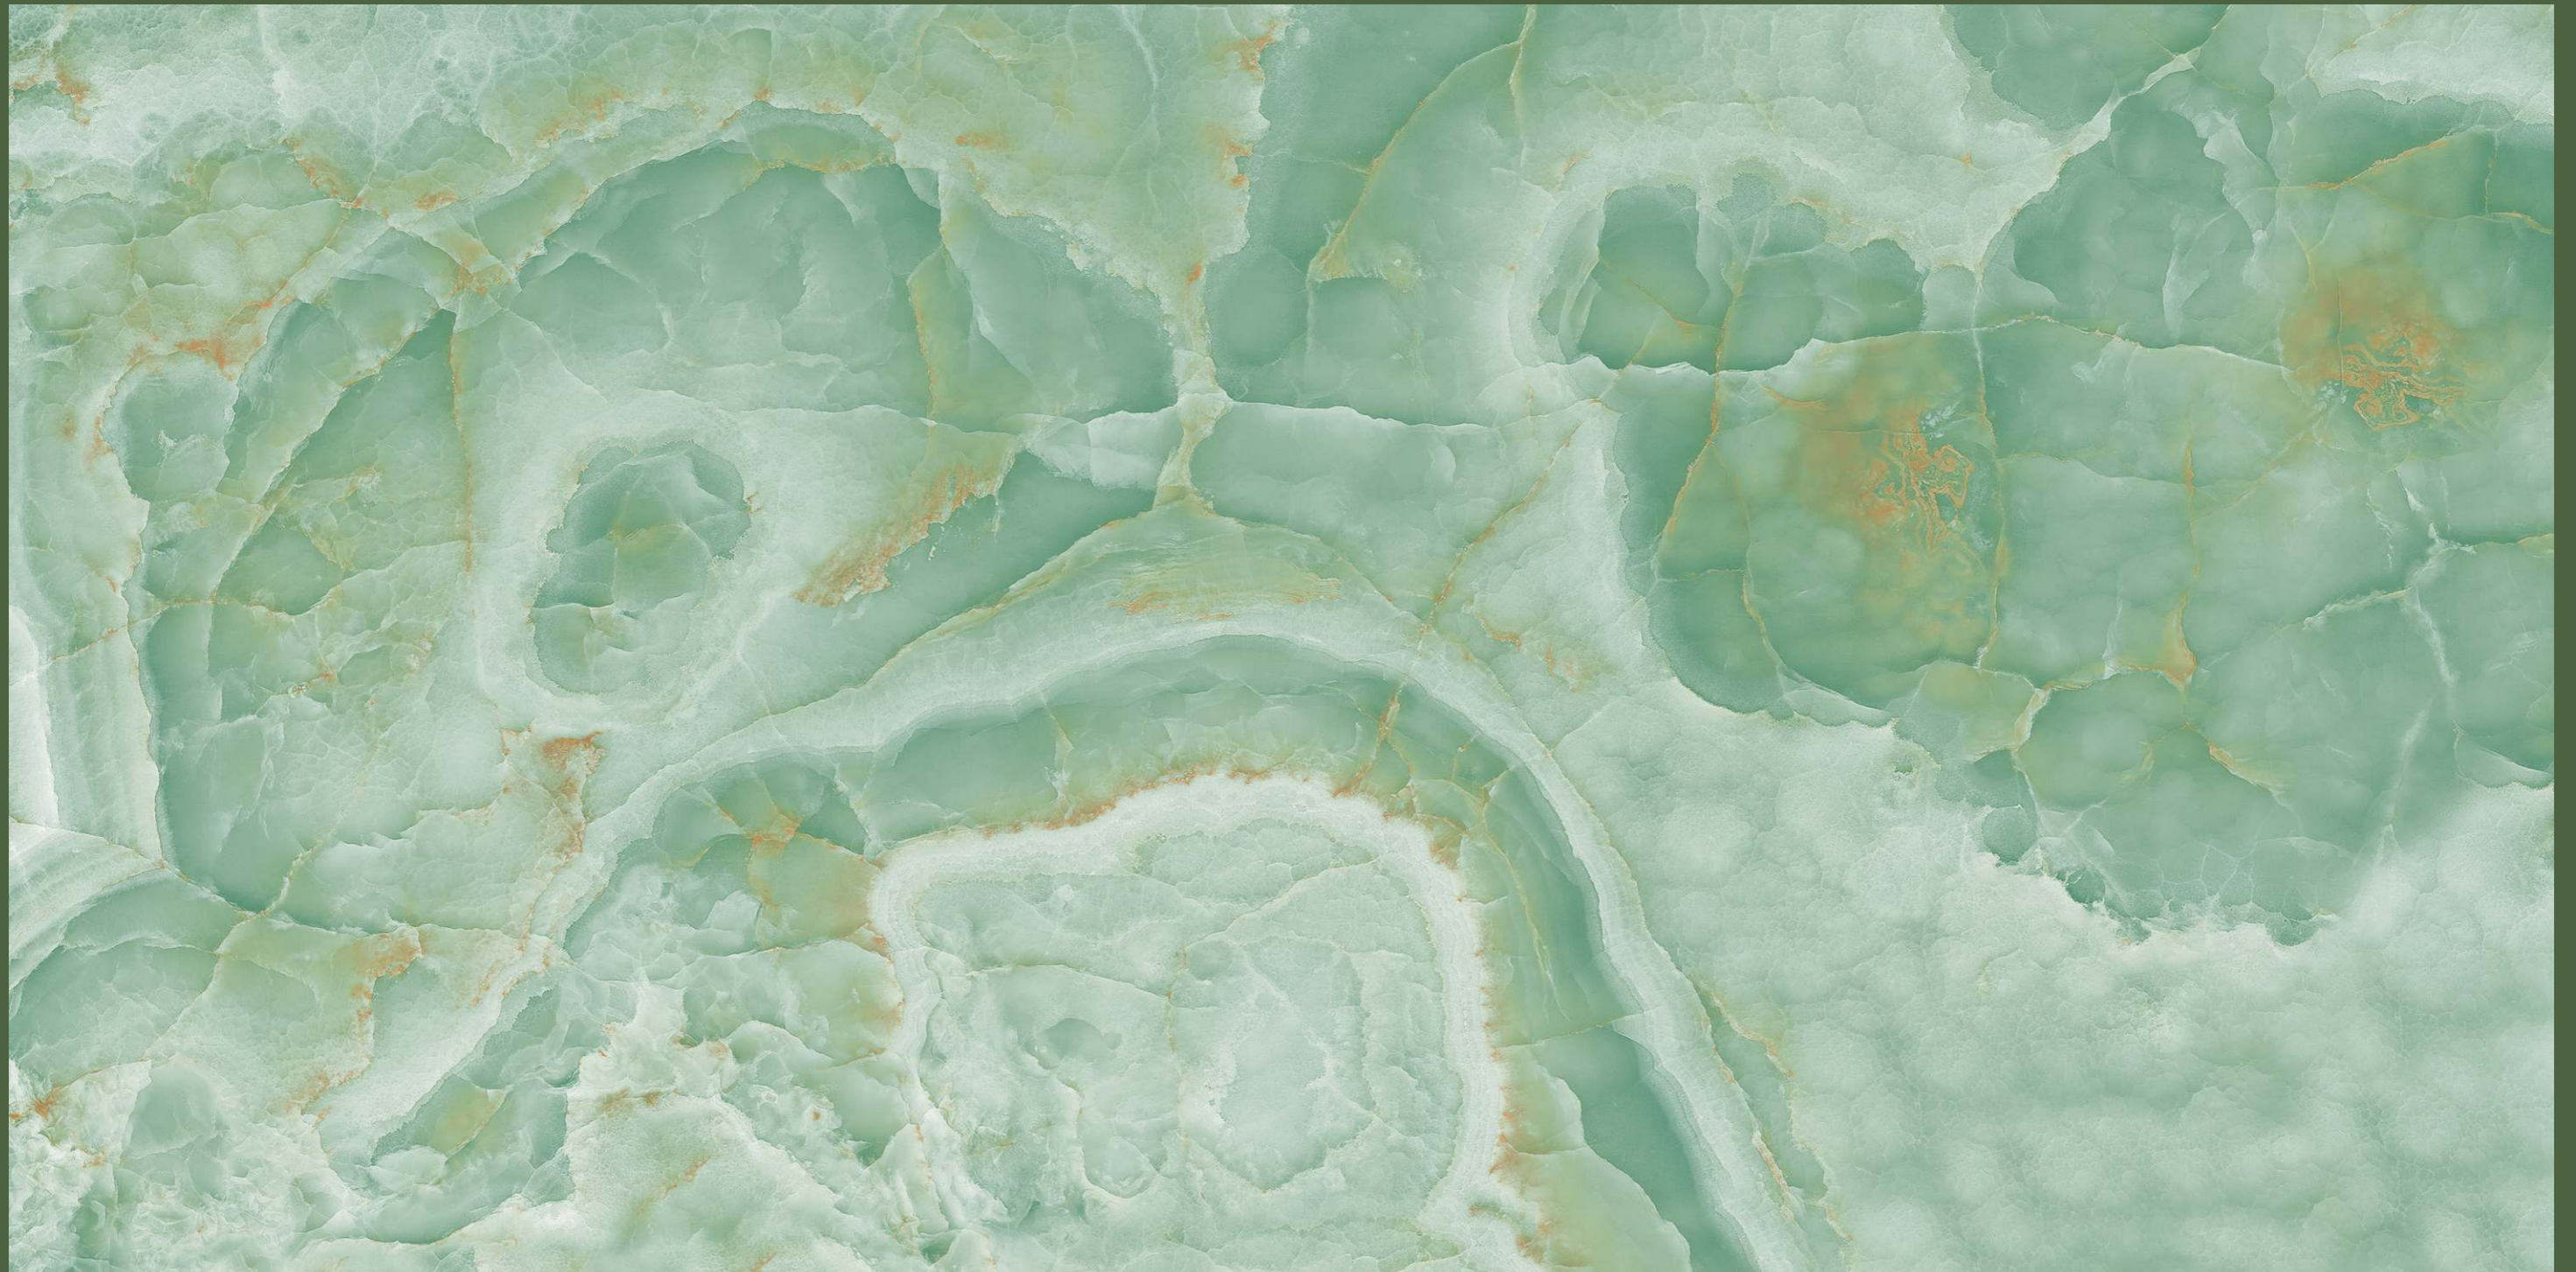

# STUCK GREEN

Size : 600x1200mm | 60x120cm

Surface : Glossy

Faces : 4 Randoms

Thickness : 9mm (Approx)

STUCK  
GREEN

Size : 600x1200mm | 60x120cm

Surface : Glossy