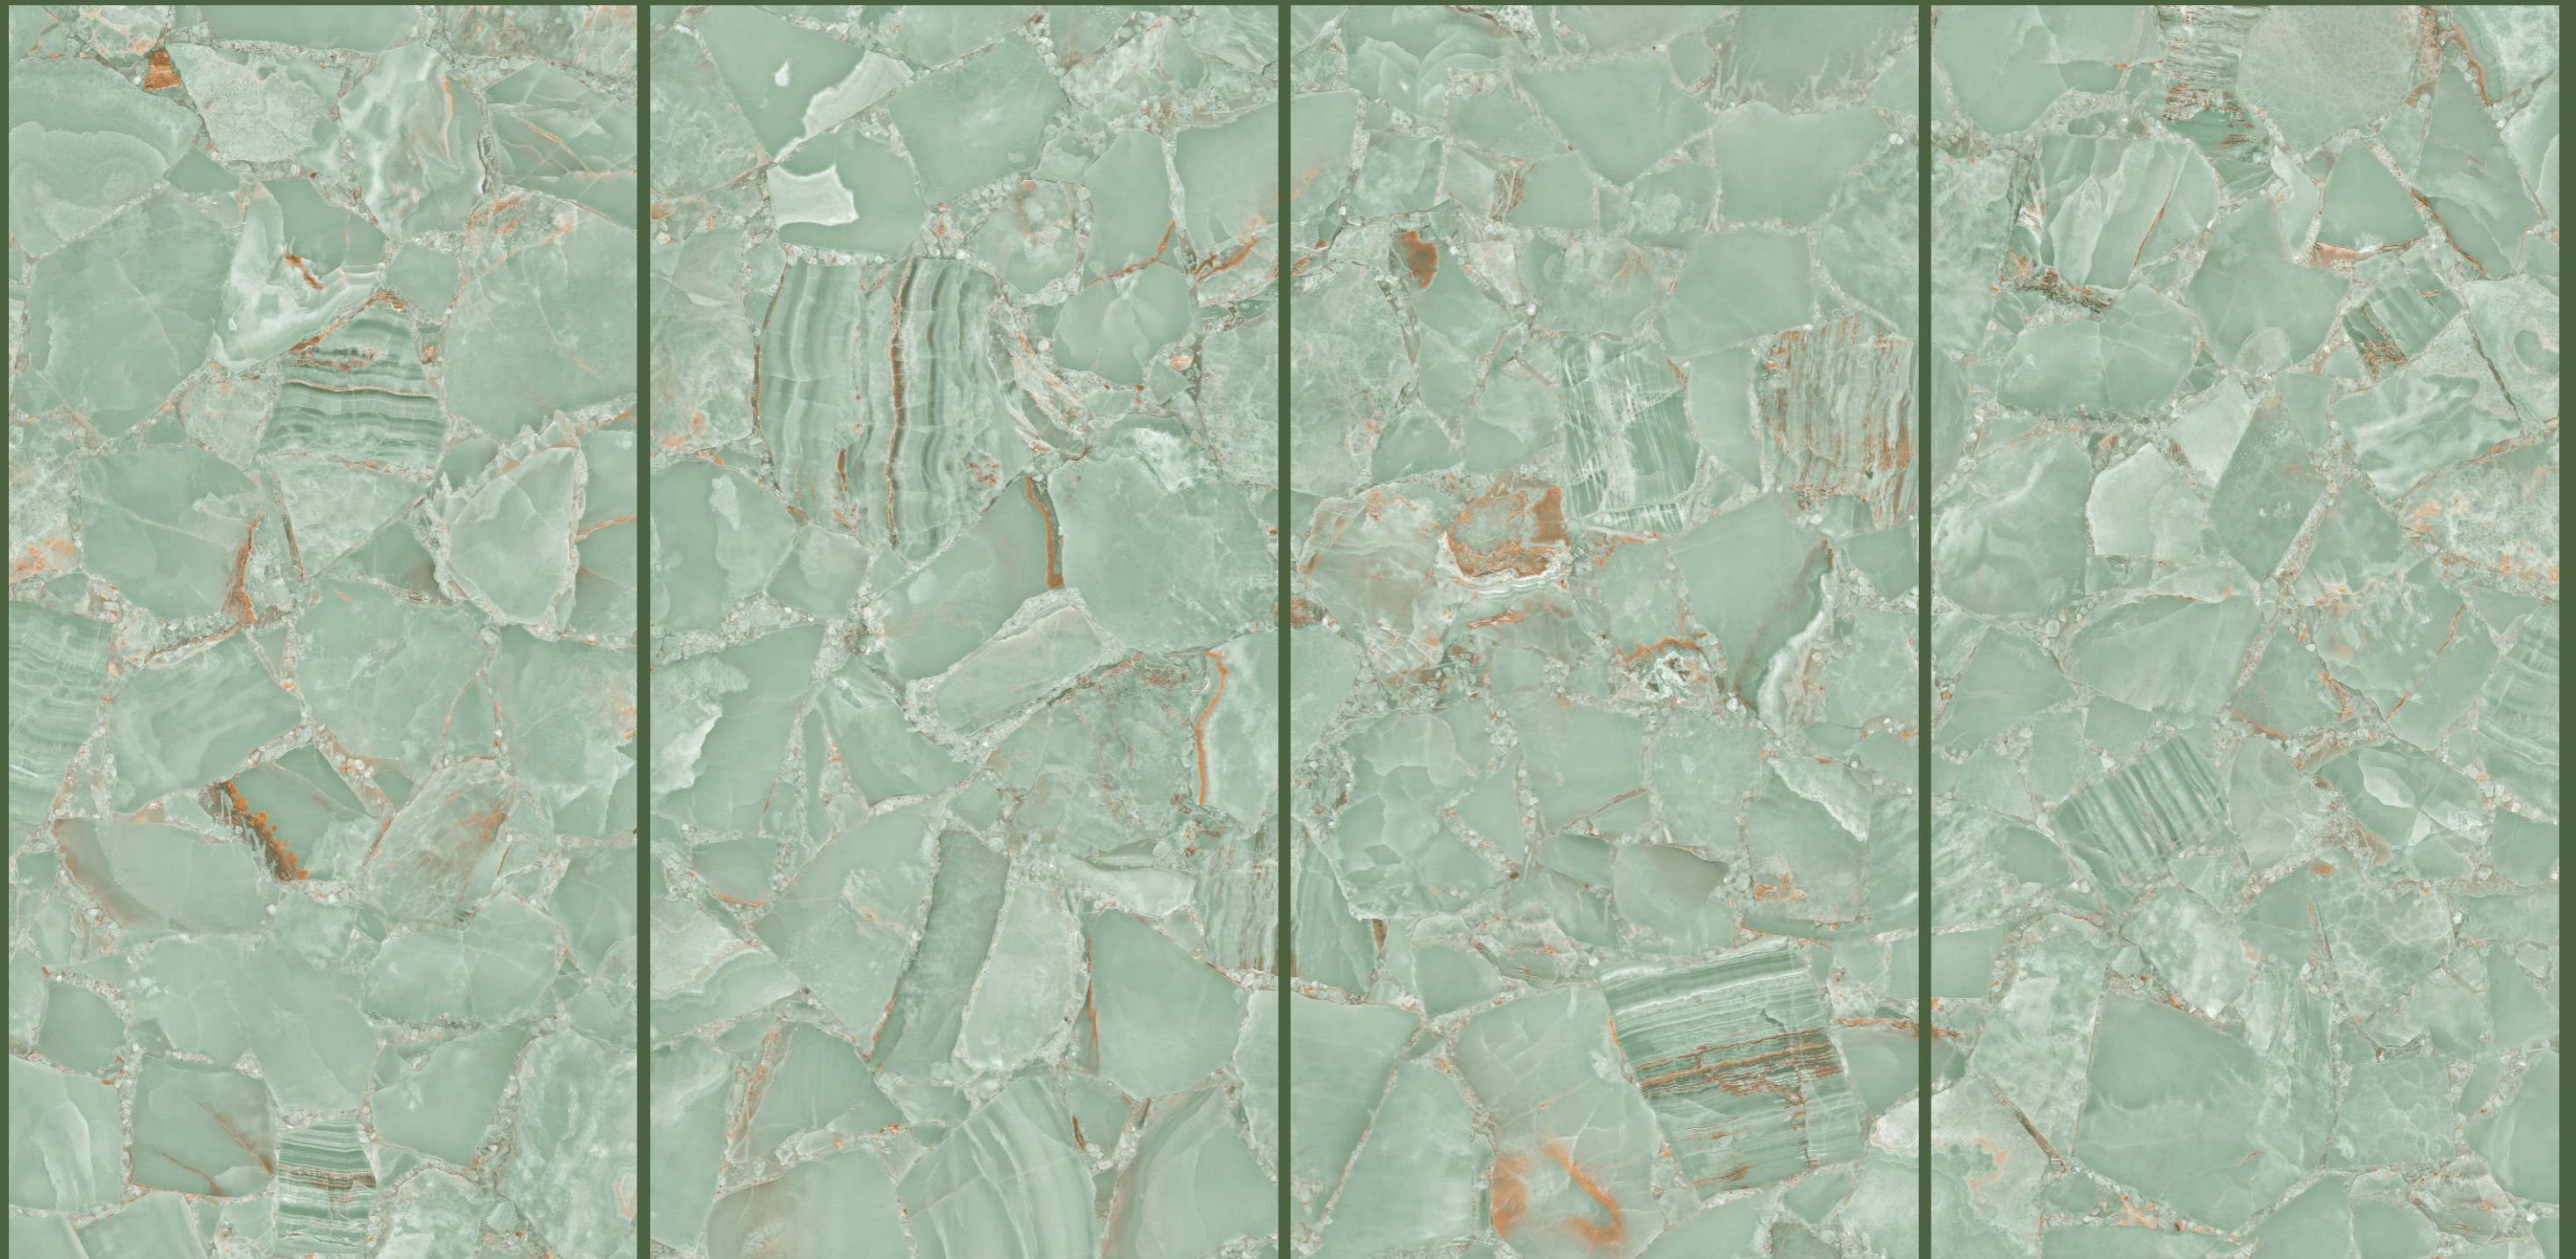

JADE TERRAZO GREEN

Size : 600x1200mm | 60x120cm

Surface : Glossy

Faces : 4 Randoms

Thickness : 9mm (Approx)