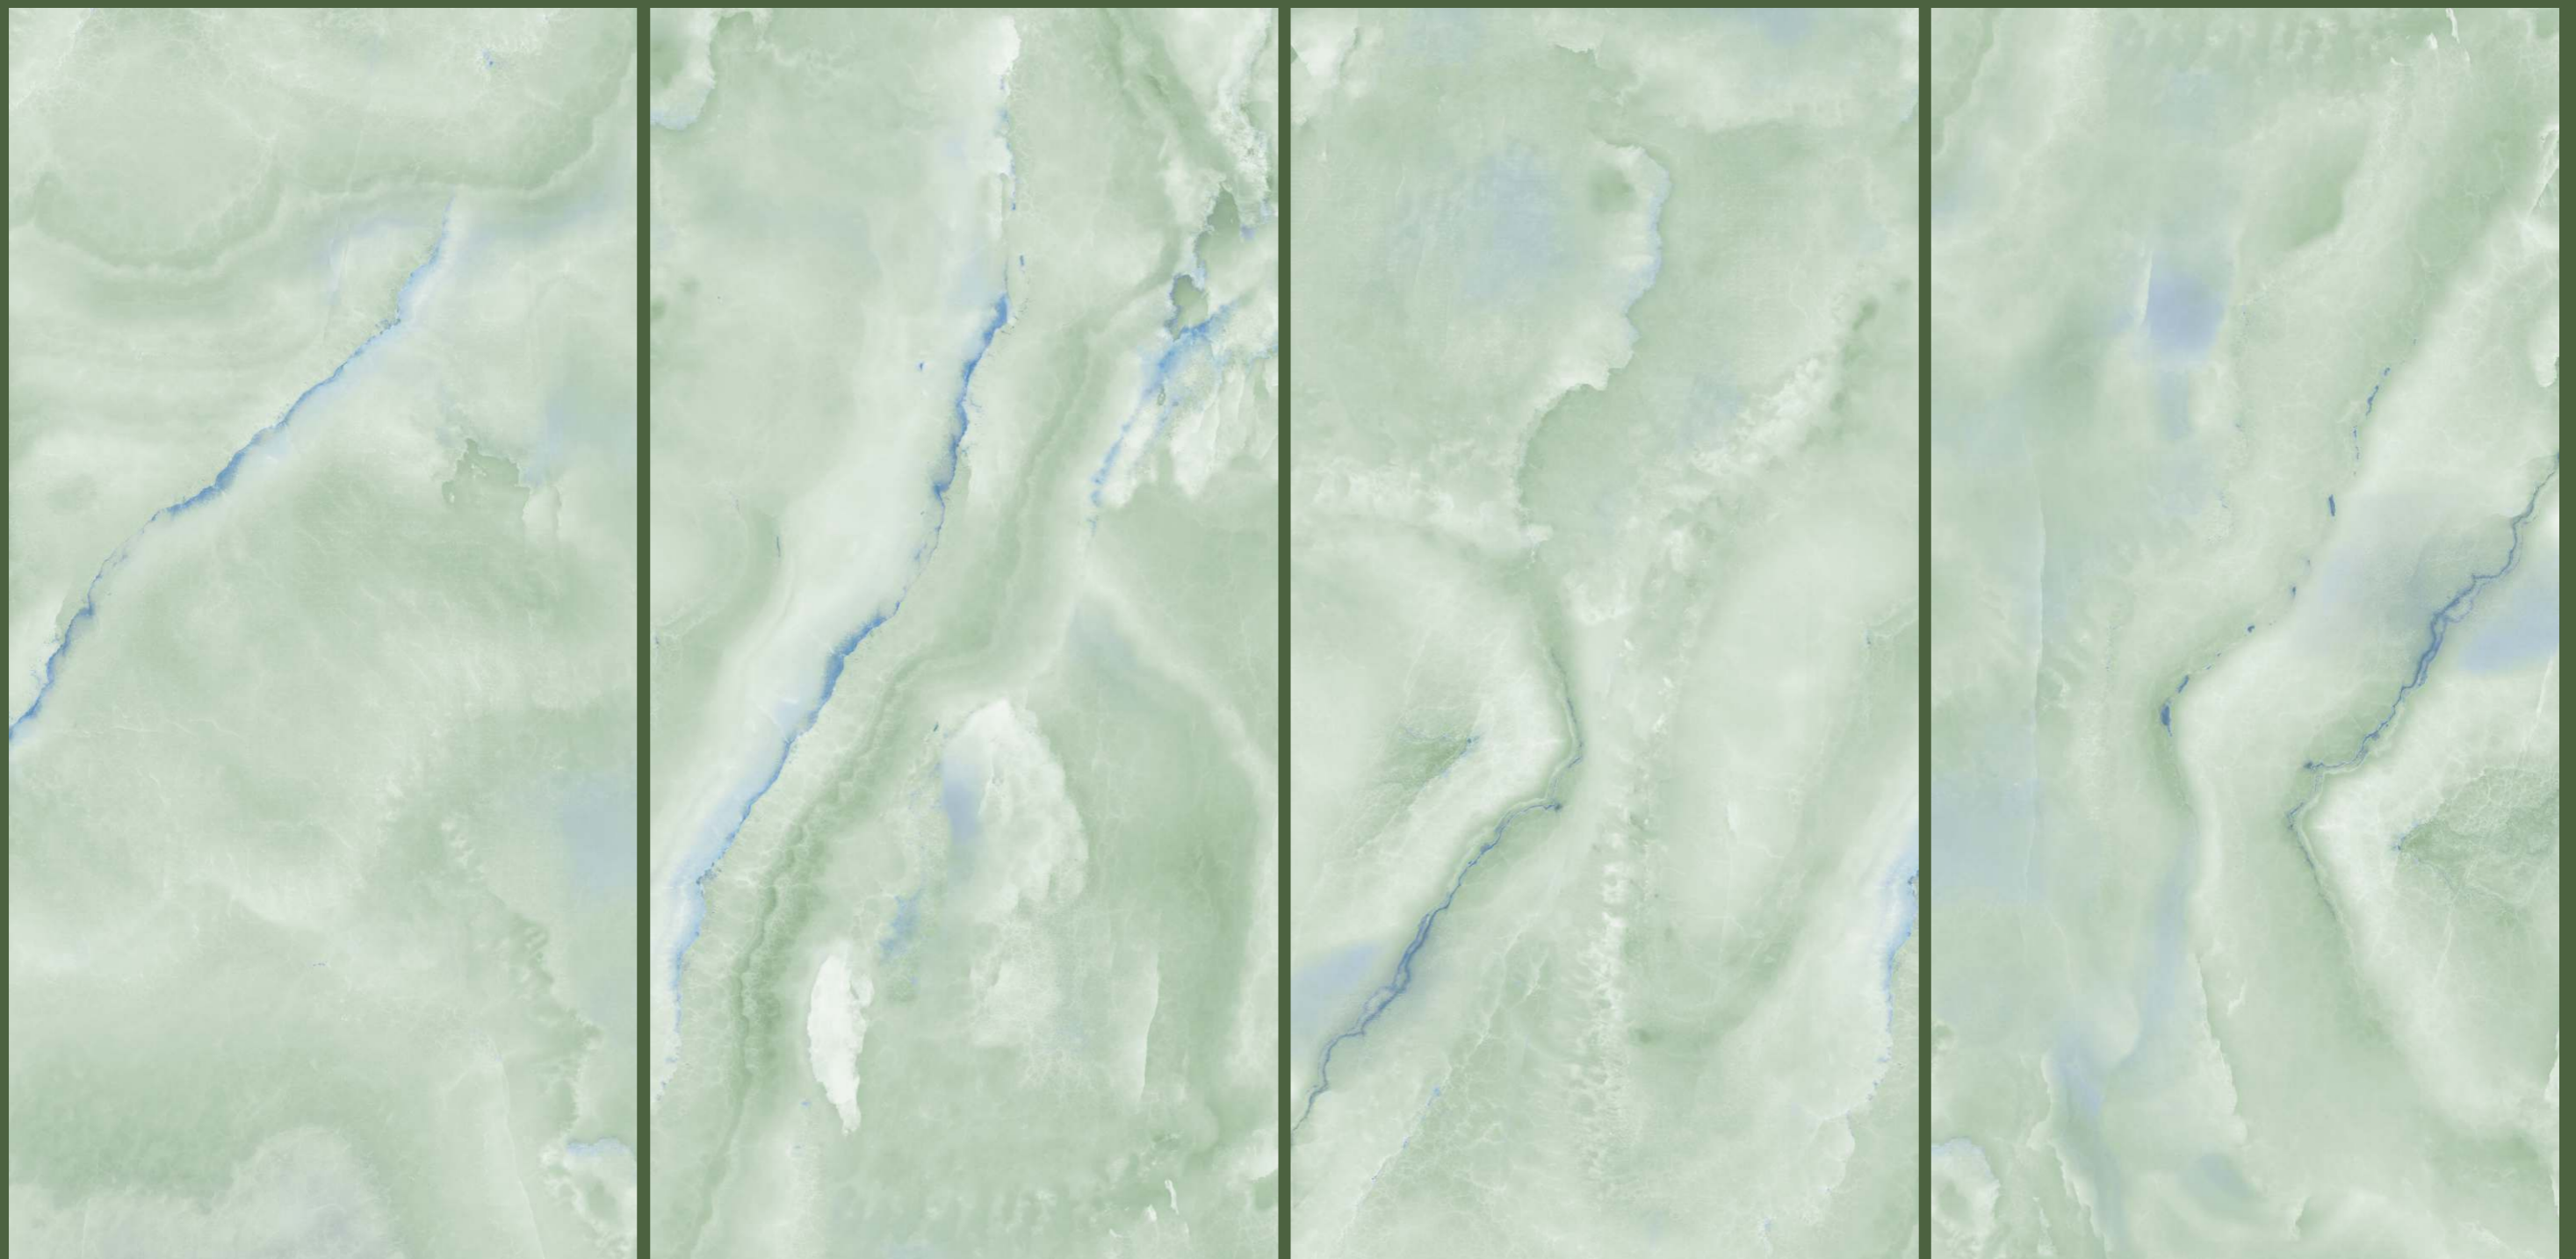

SEA
GREEN

Size : 600x1200mm | 60x120cm

Surface : Glossy

Faces : 4 Randoms

Thickness : 9mm (Approx)