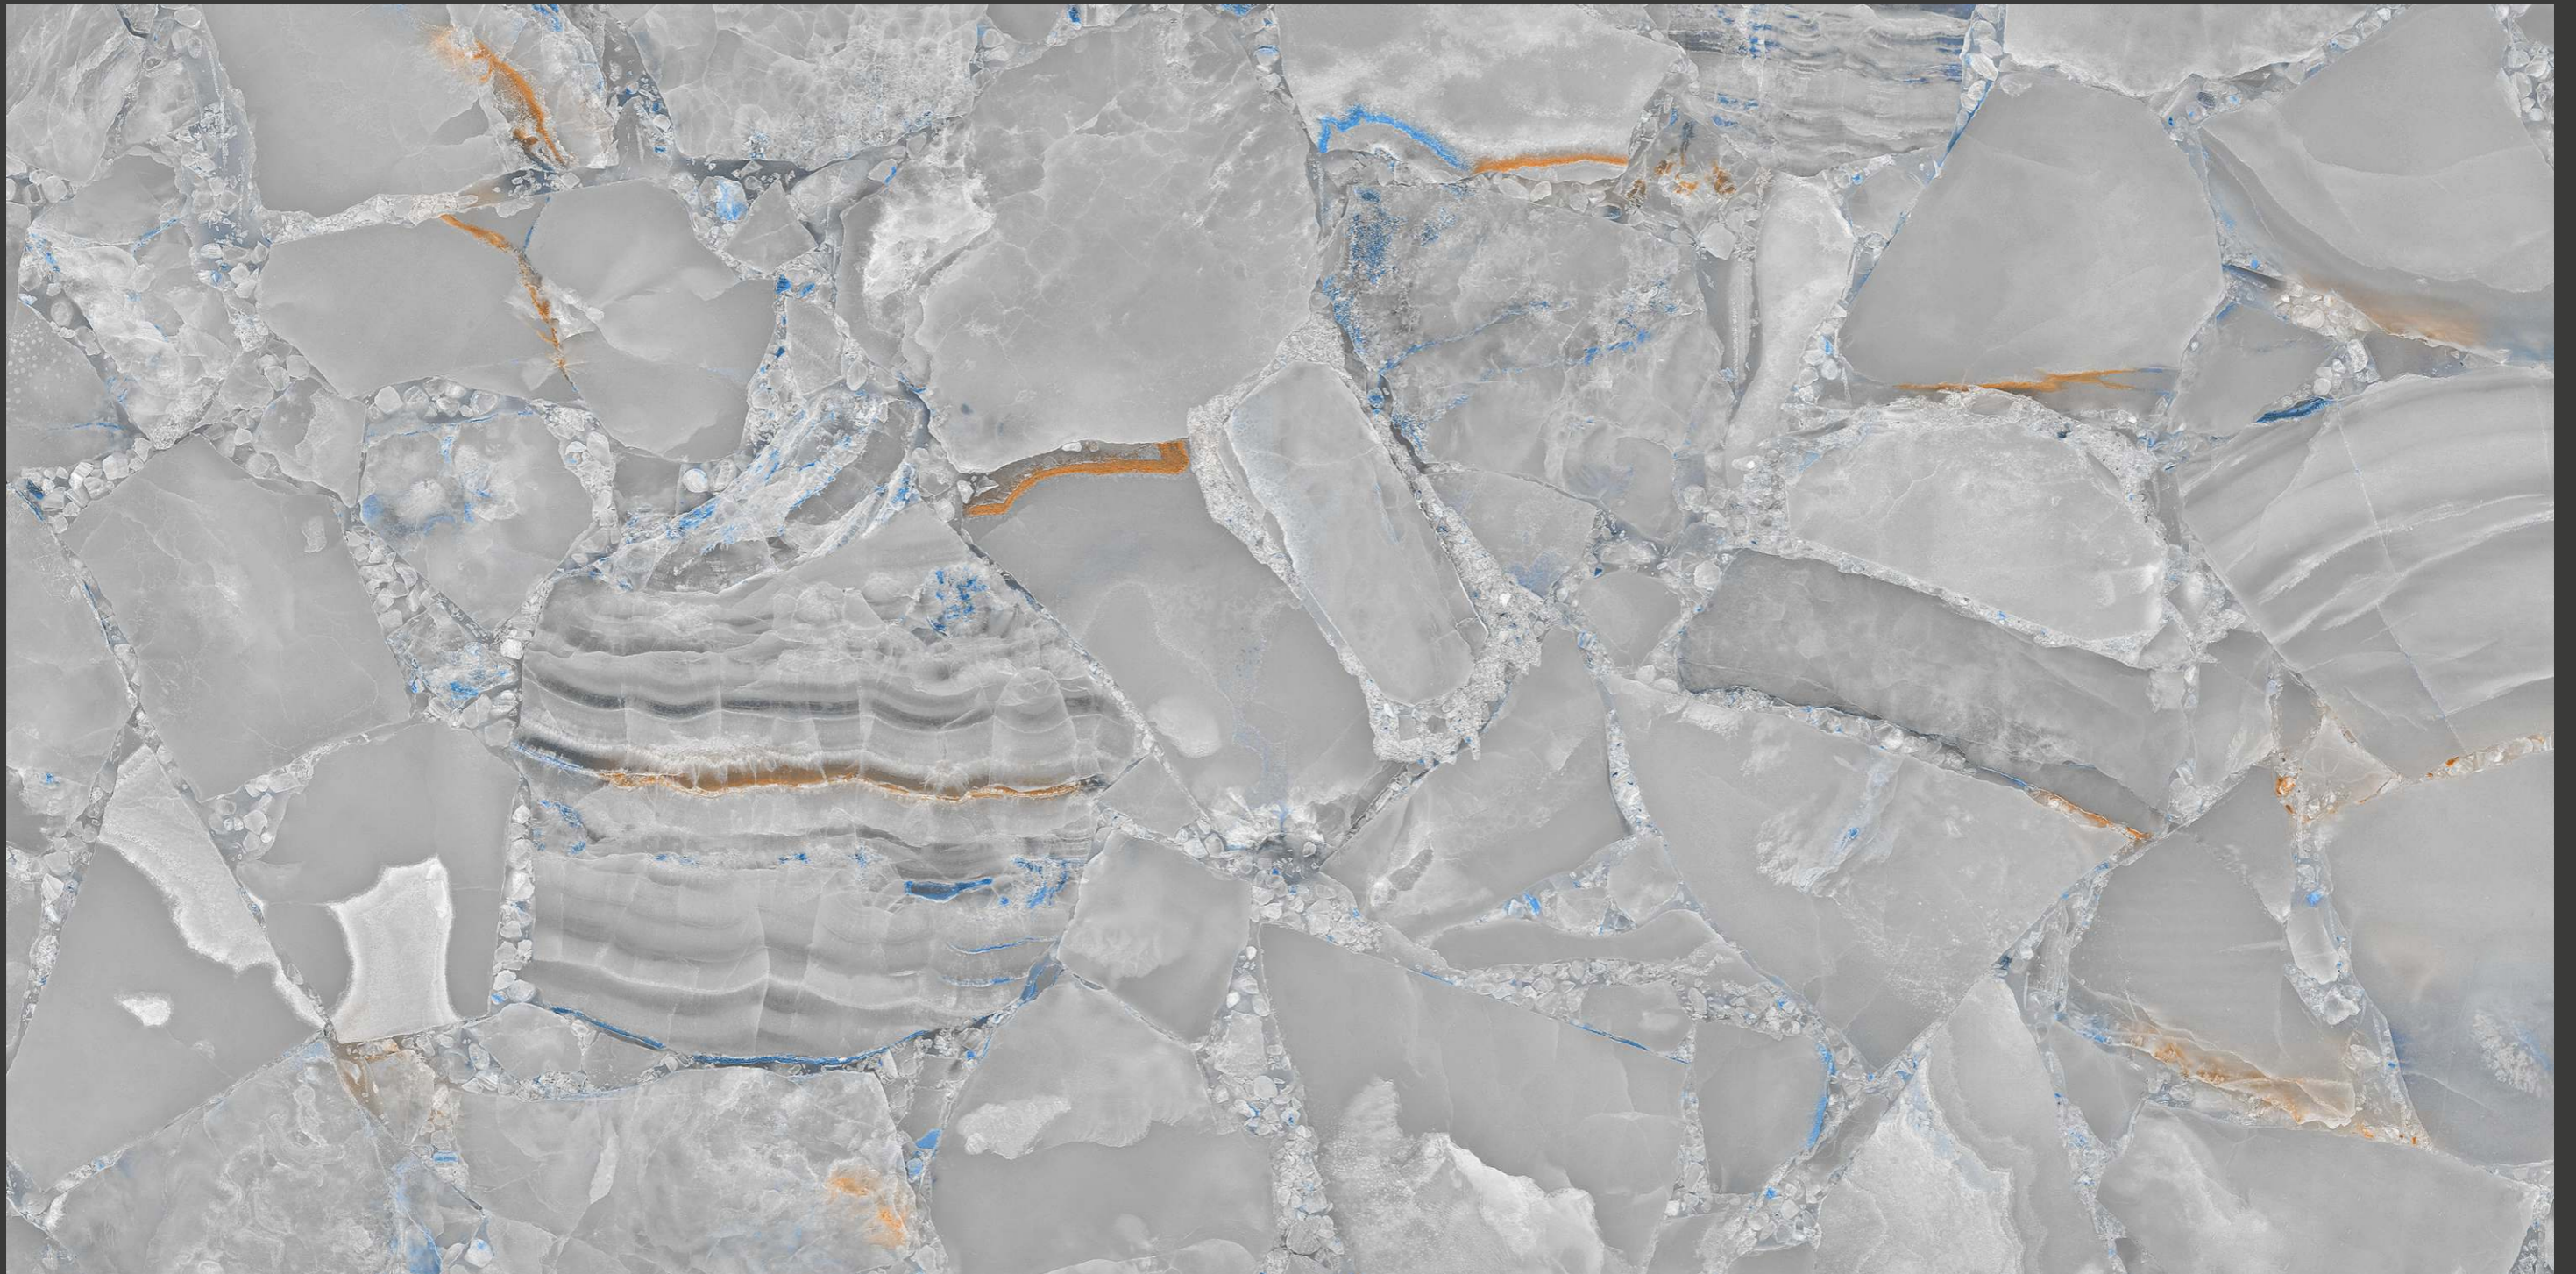

JADE TERRAZO GREY

Size : 600x1200mm | 60x120cm

Surface : Glossy

Faces : 4 Randoms

Thickness : 9mm (Approx)