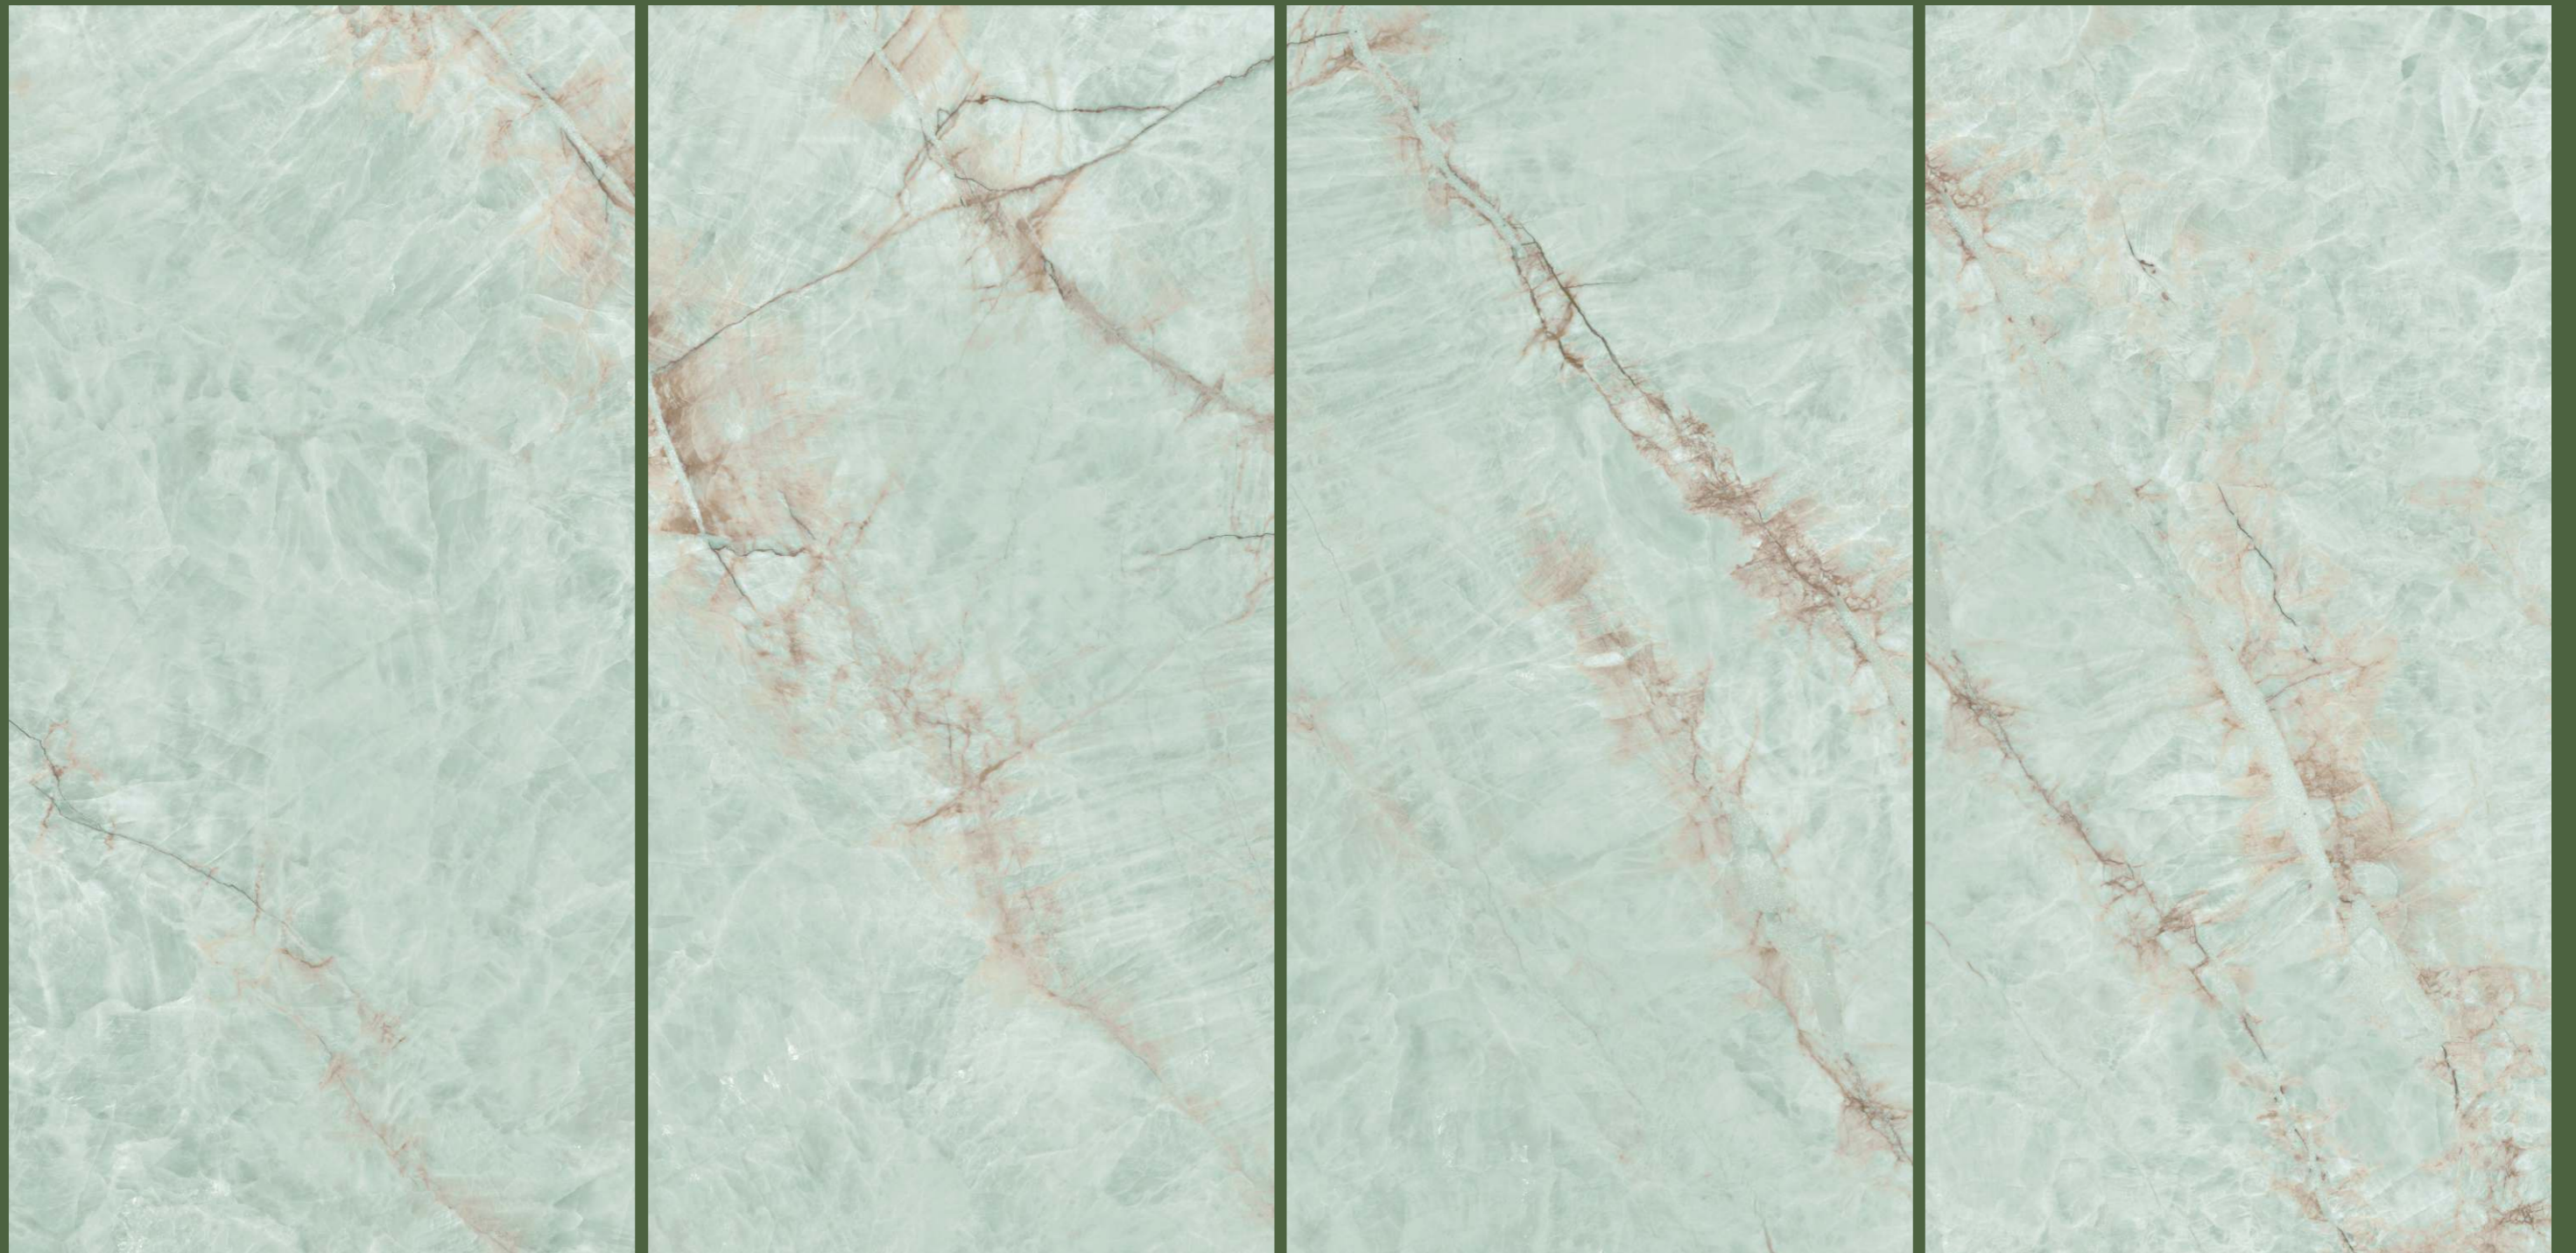

JADORE
AQUA

Size : 600x1200mm | 60x120cm

Surface : Glossy

Faces : 4 Randoms

Thickness : 9mm (Approx)