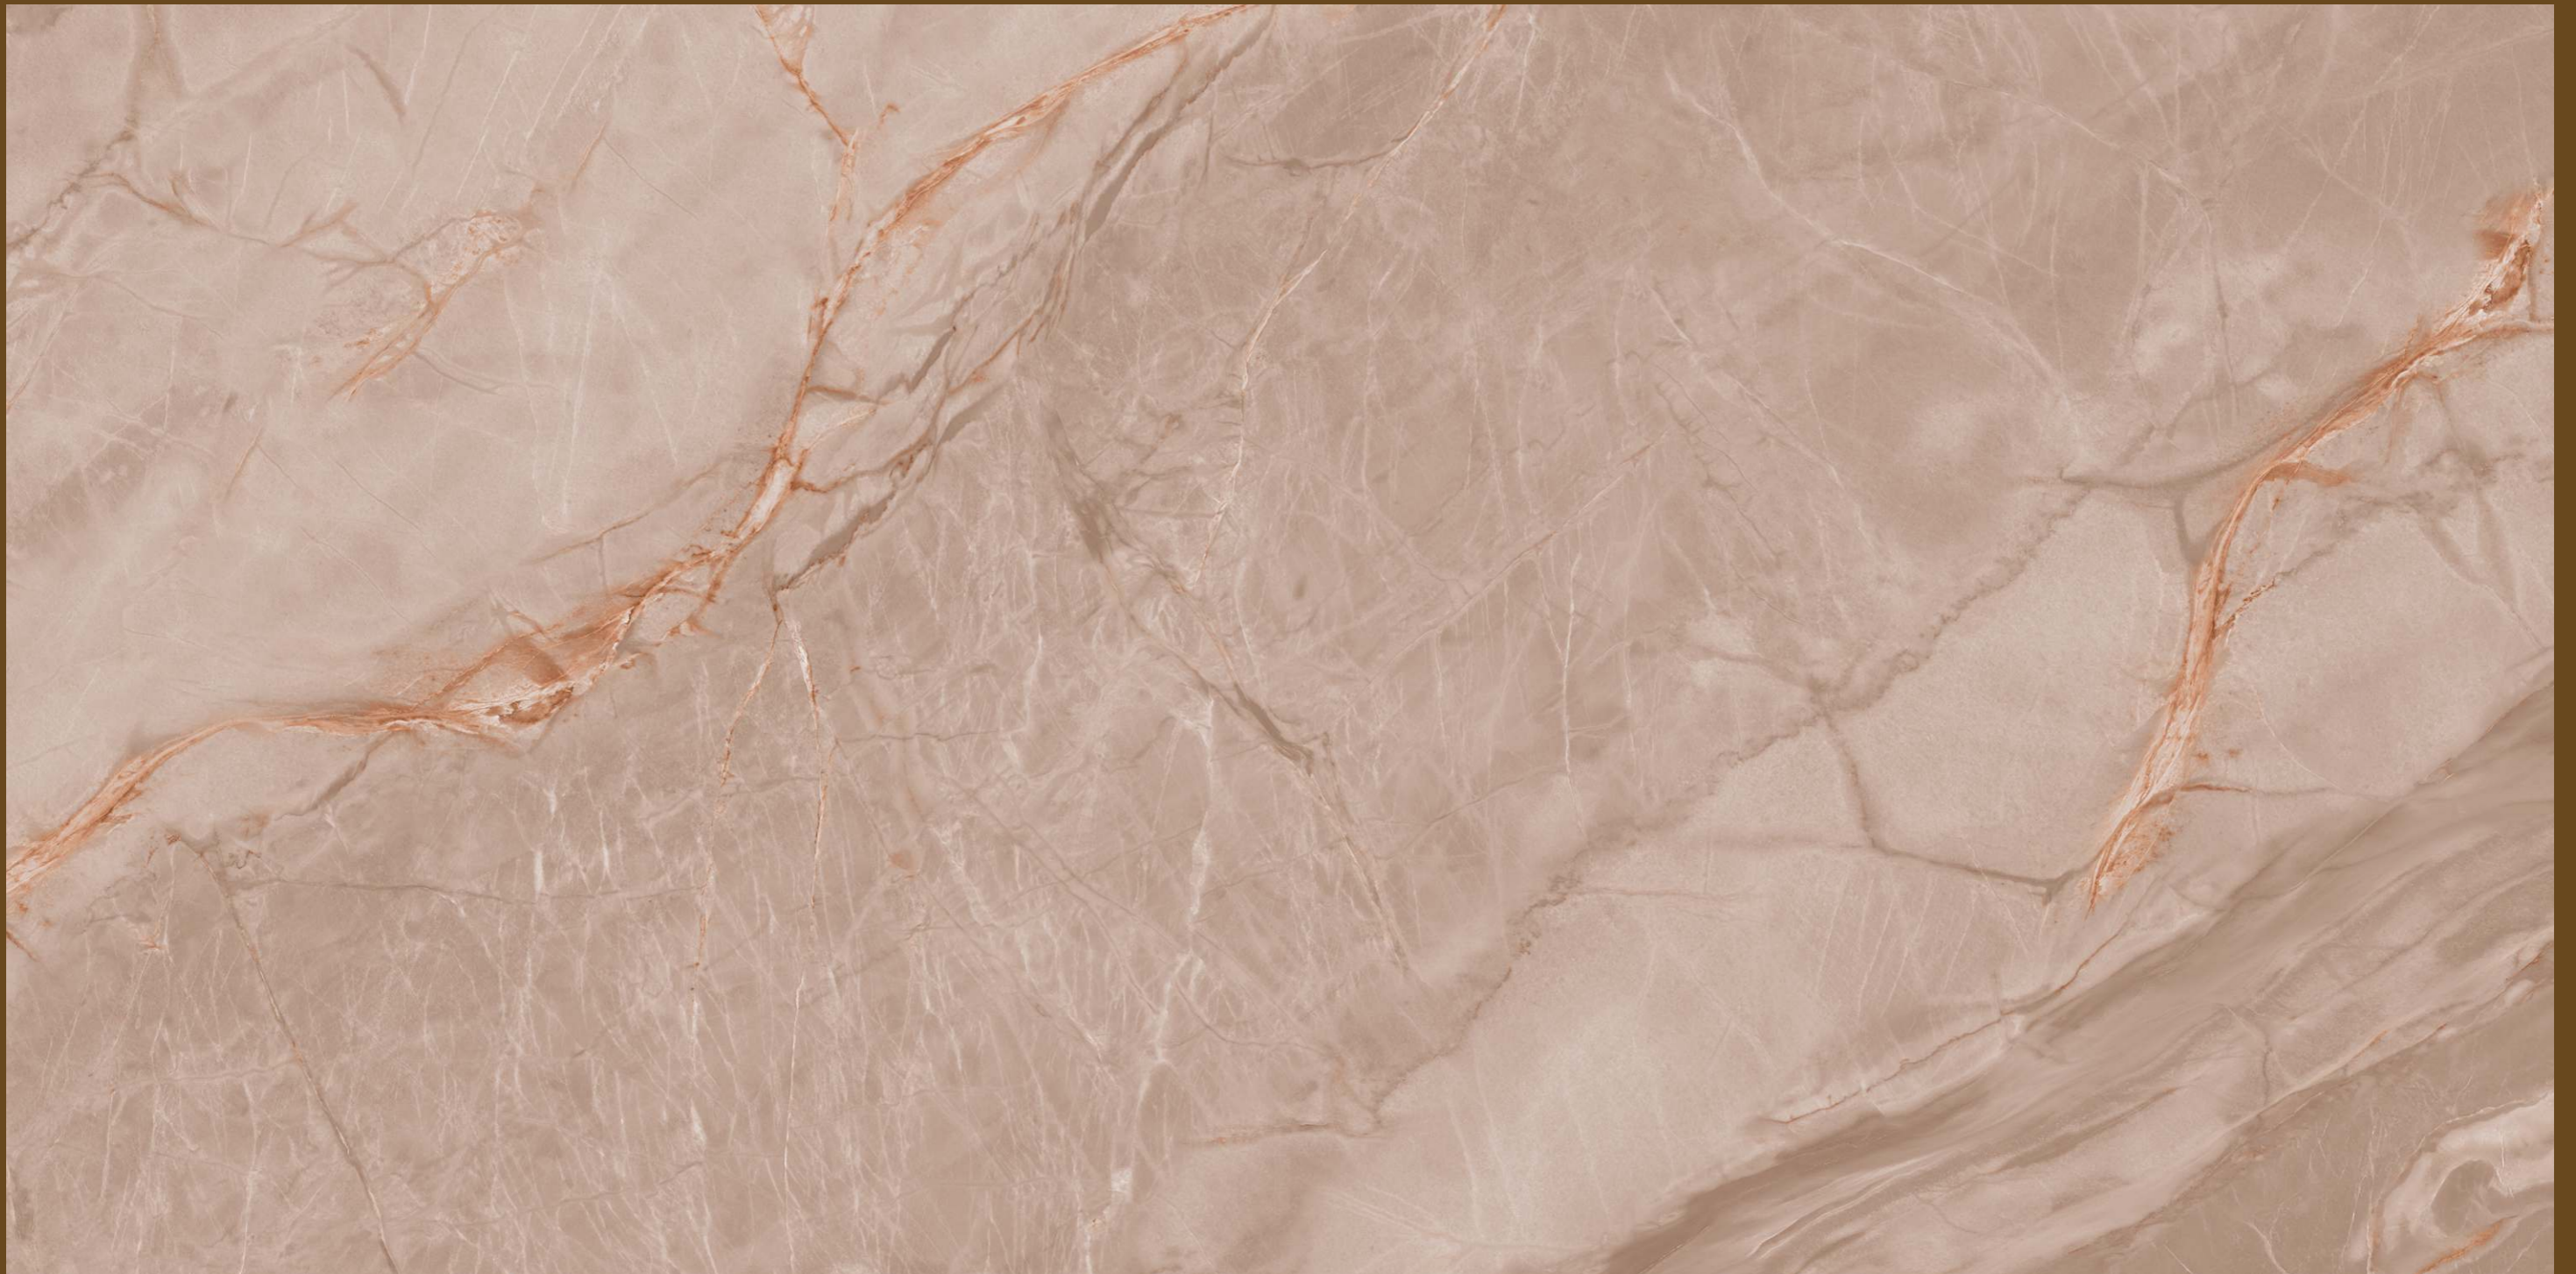

# EMERALD RED

Size : 600x1200mm | 60x120cm

Surface : Glossy

Faces : 4 Randoms

Thickness : 9mm (Approx)

EMERALD  
RED

Size : 600x1200mm | 60x120cm

Surface : Glossy