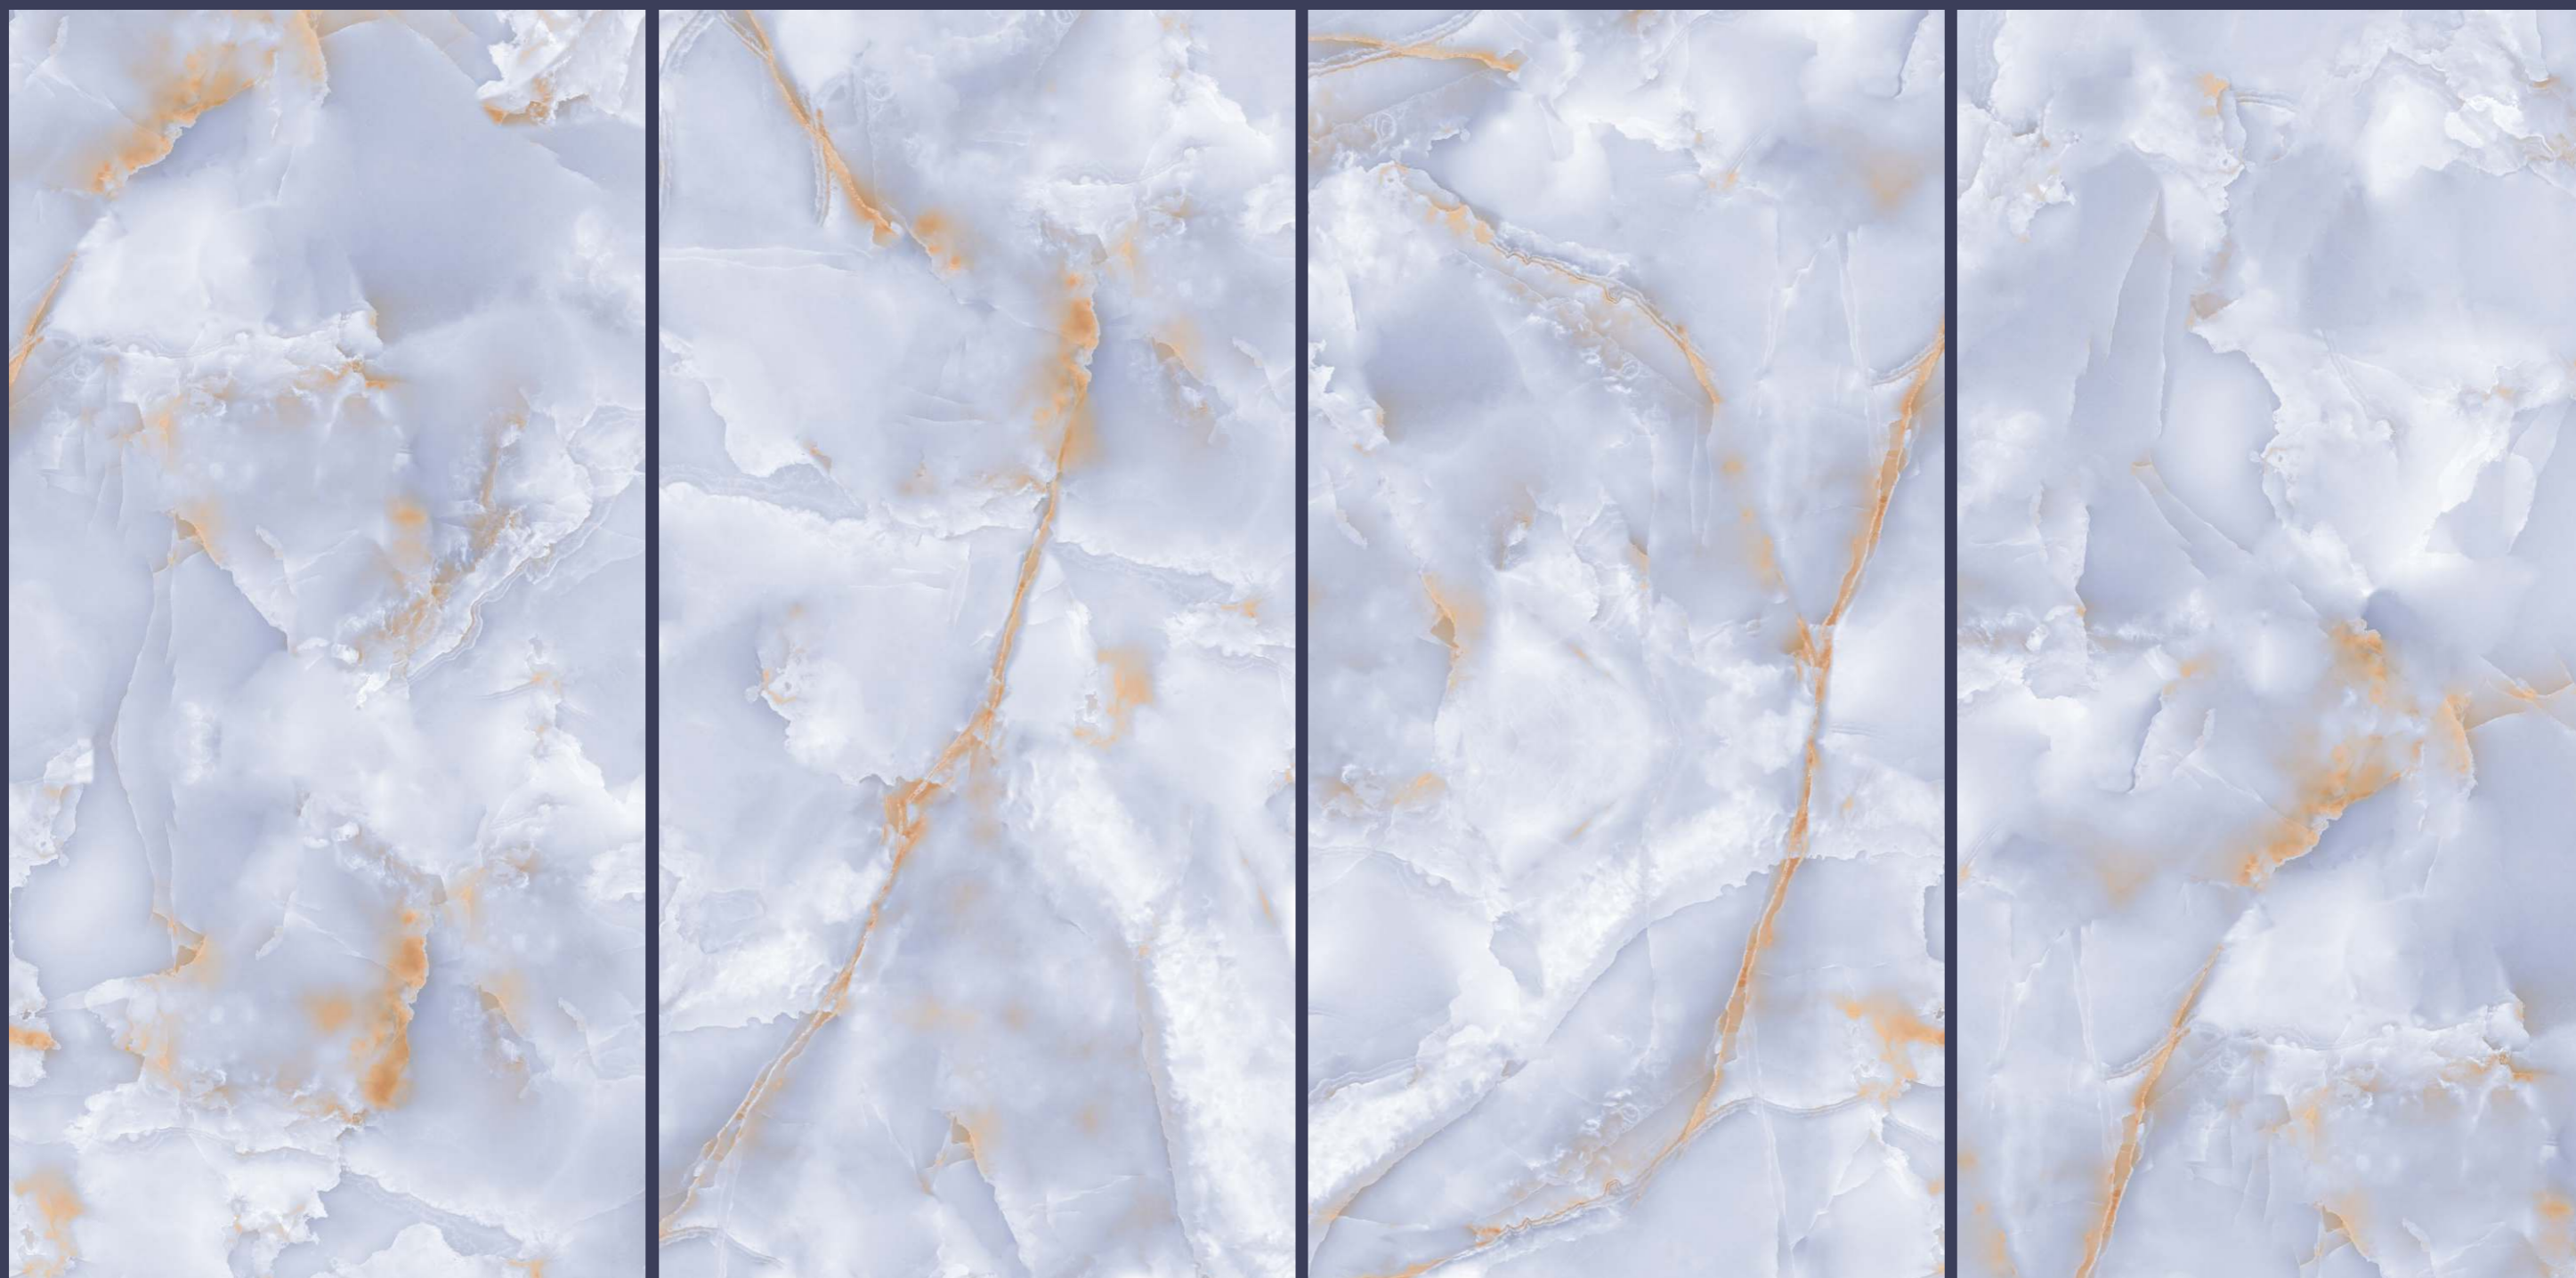

NAUTILO
BLUE

Size : 600x1200mm | 60x120cm

Surface : Glossy

Faces : 4 Randoms

Thickness : 9mm (Approx)