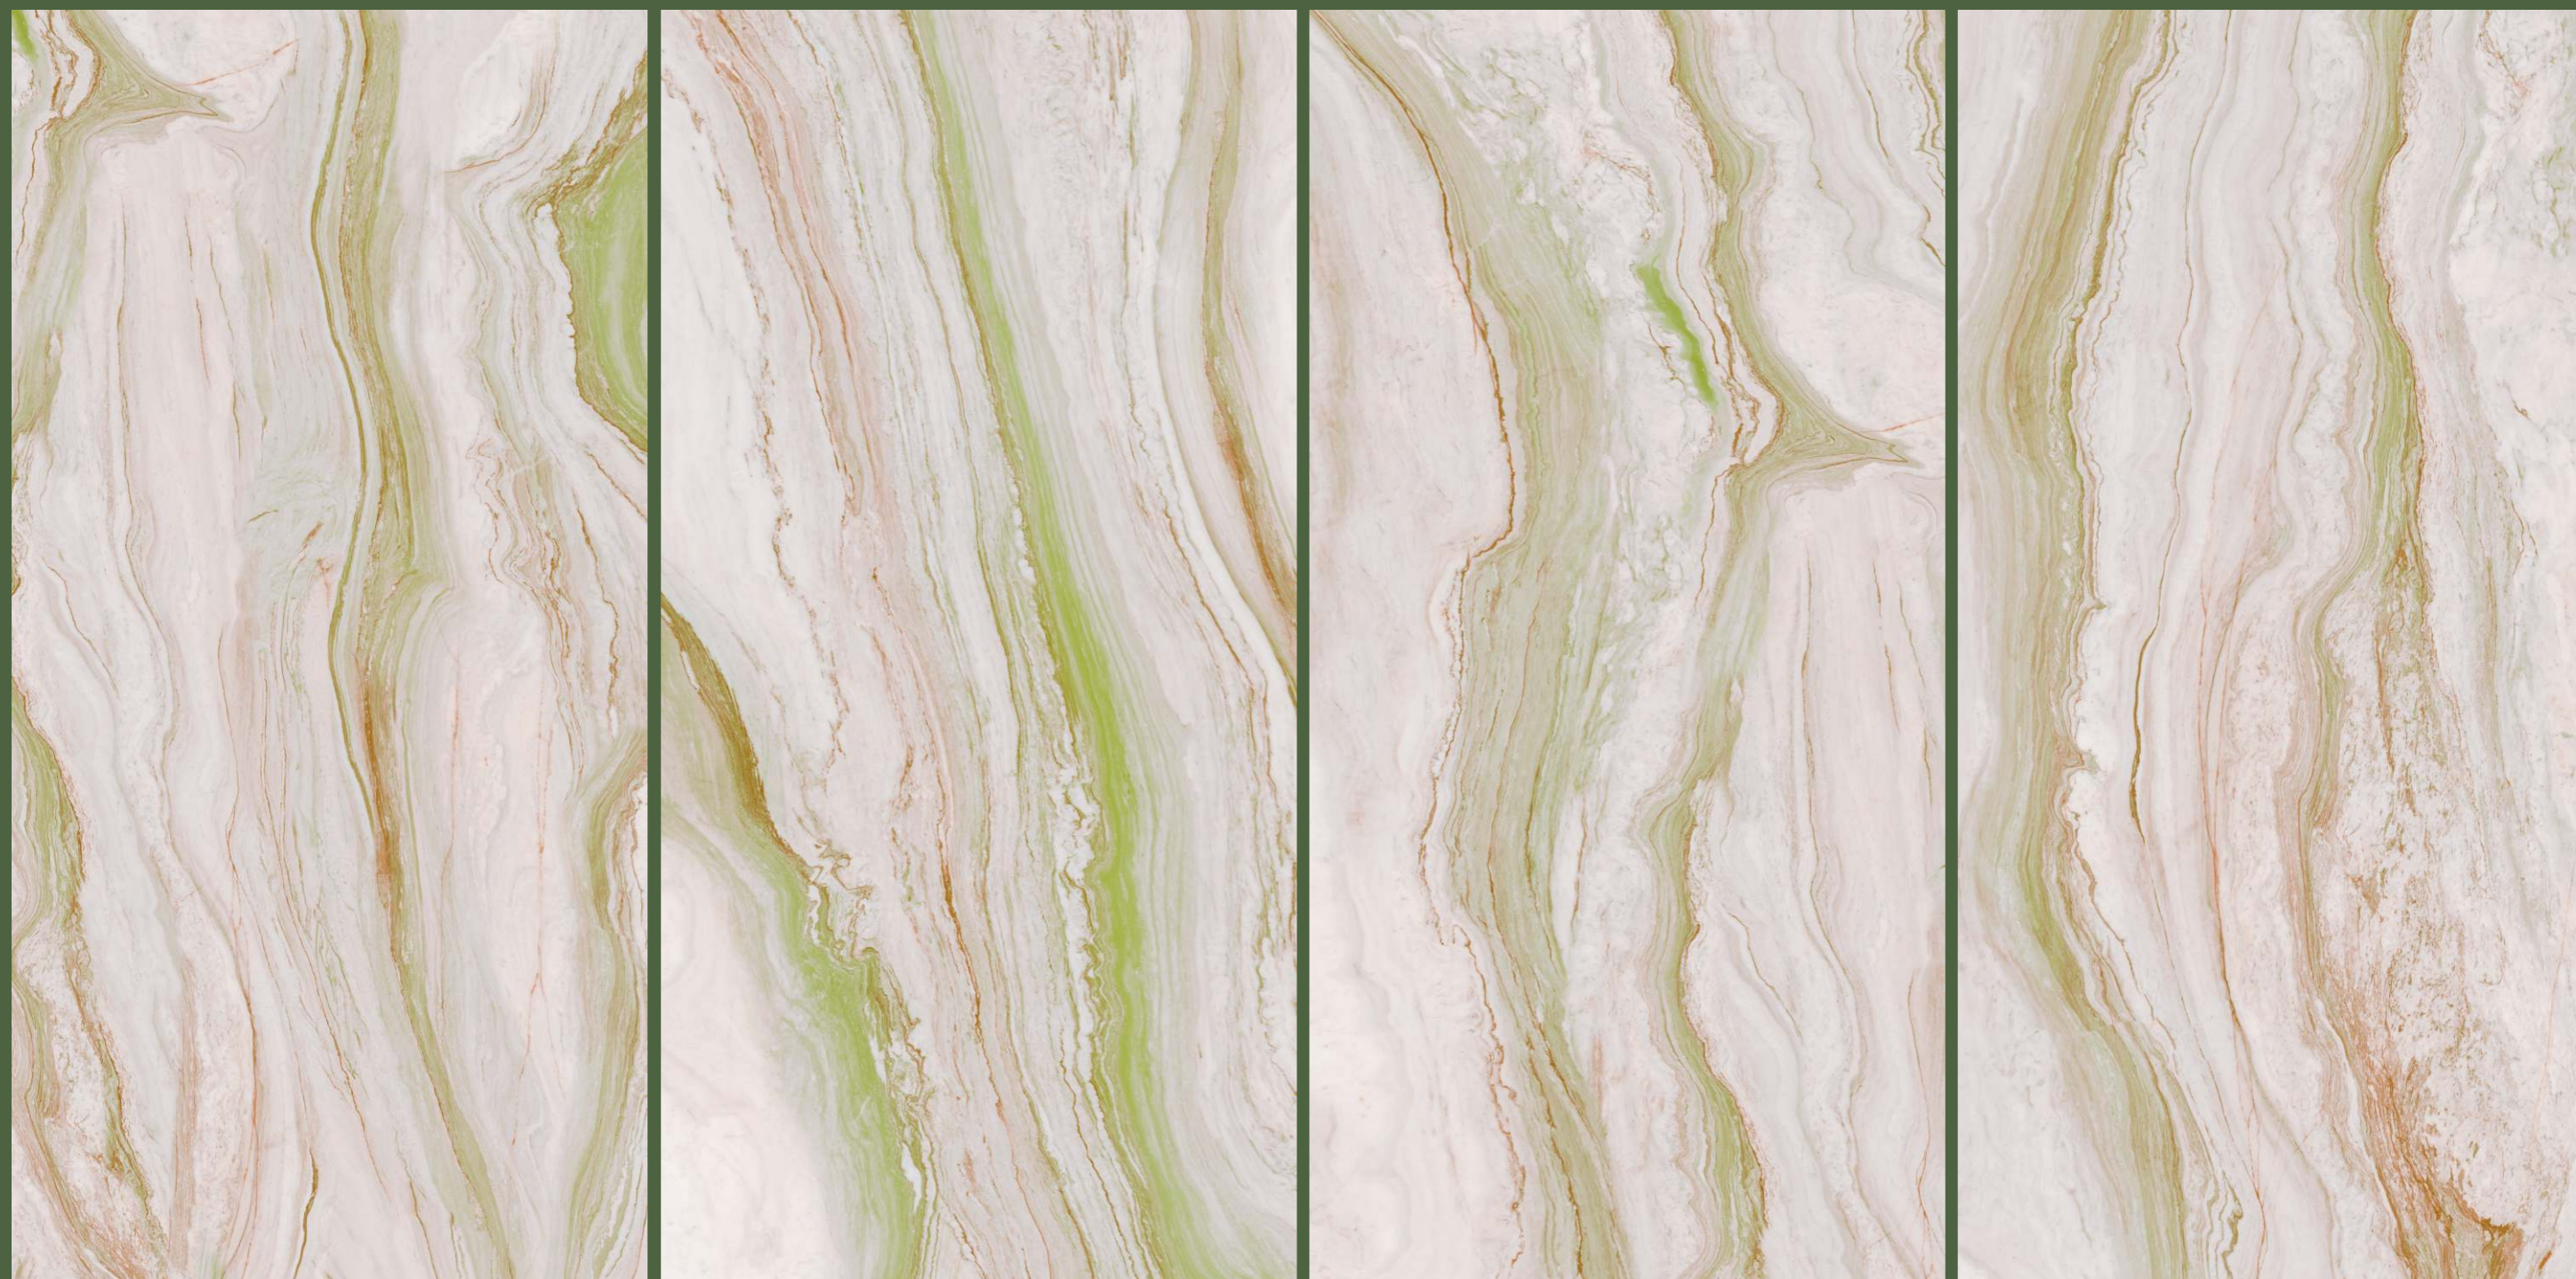

COASTAL
MINT

Size : 600x1200mm | 60x120cm

Surface : Glossy

Faces : 4 Randoms

Thickness : 9mm (Approx)