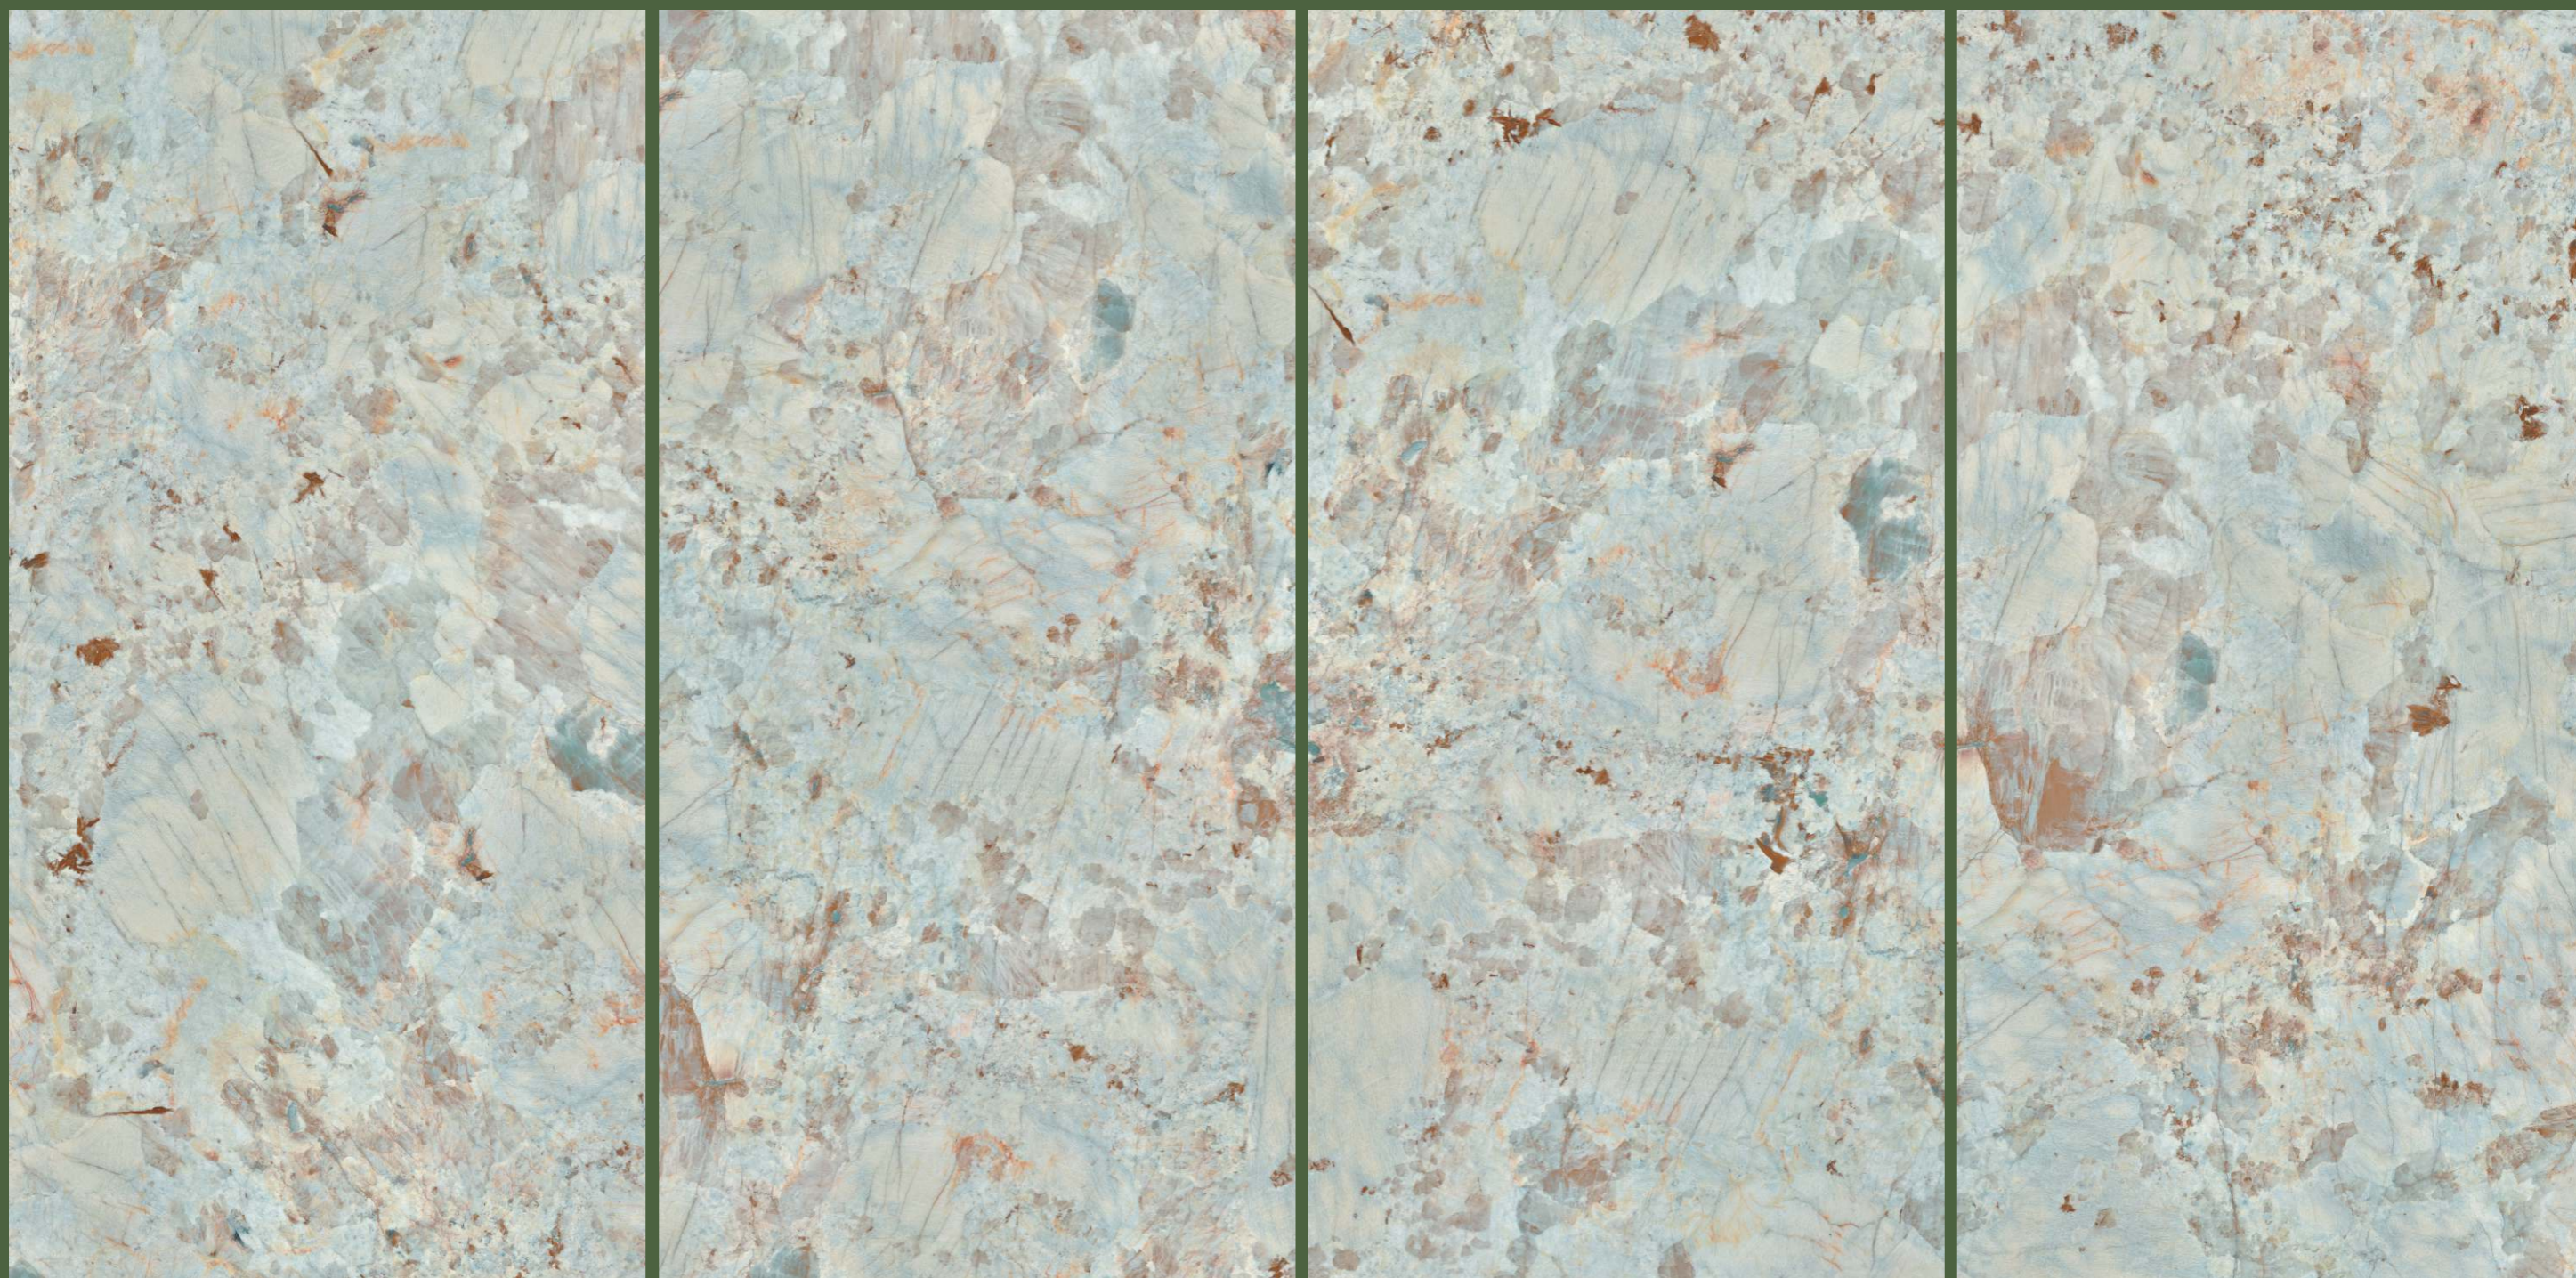

CASTEL MULTI

Size : 600x1200mm | 60x120cm

Surface : Glossy

Faces : 4 Randoms

Thickness : 9mm (Approx)